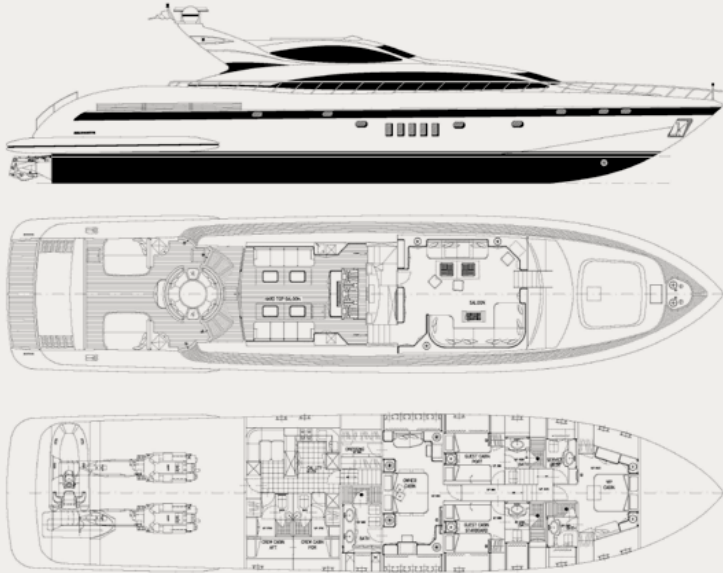

MOTOR YACHT **WET PANTHER**

MANGUSTA OPEN 105

M/Y WET PANTHER | THE YACHT

The 31,4m/103ft open yacht Wet Panther by the Italian shipyard Overmarine offers flexible accommodation for up to 10 guests in 4 cabins. A perfect option for families with children & couples alike, she promises to deliver a special experience for all guests who step onboard. The sporty yacht boasts sleek exterior lines and a contemporary interior. Built with a GRP hull and GRP superstructure, she has impressive speed and great efficiency thanks to her planing hull. Wet Panther comfortably cruises at 25kn, reaches a maximum speed of 29kn.

KEY FEATURES

HIGH PERFORMANCE / OPEN DECK / TWO SALON AREAS /
LARGE SUNPADS / CLEAN AND NEUTRAL INTERIOR

M/Y WET PANTHER | AFT DECK & BOW SUNDECK

M/Y WET PANTHER | SALOON & DINING AREA

M/Y WET PANTHER | CABINS

M/Y WET PANTHER | SPECIFICATIONS

Builder/Type: **Mangusta Open 105**
Built/Refit: **2006 / 2024**
L.O.A: **31,40m 103,00ft**
Beam: **6,60m 21,65ft**
Draft: **1,18m 3,87ft**
Main Engines: **2x 2400hp MTU**
Generators: **2x 33kw Kohler**
Cruising speed: **25knots**
Maximum speed: **29knots**
Fuel Consumption: **850lt/h**