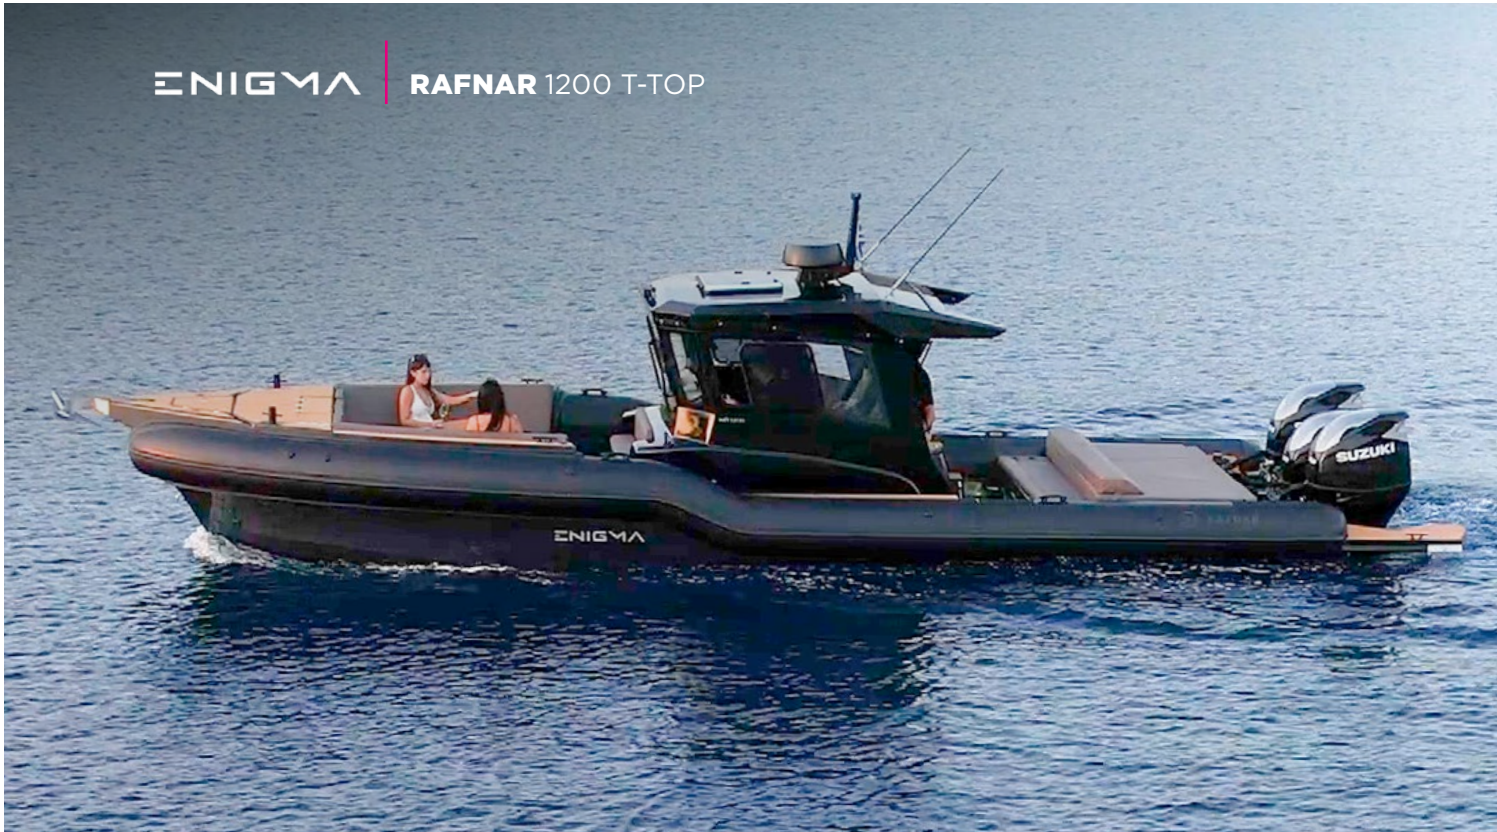

Affordable luxury  
tailored to your needs!

**RAFNAR 1200 T-TOP**

 **ENIGMA**

 ENIGMA

RAFNAR 1200 T-TOP

One of the safest and most solid boating structures to hit the waters, making it the smoothest ride in its class, ensures unrivaled seaworthiness, stability & comfort in all weather conditions and promises a safe yet fast transfer to all your desired destinations.

ENIGMA

RAFAR 1200 T-TOP

ENIGMA

RAFNAR 1200 T-TOP

ENIGMA

RAFNAR 1200 T-TOP

Built **2022** / Refit **2023**  
LOA **12m** / Beam **3.30m**

Engines **3x Suzuki V6 350hp**  
Cruising speed **32** knots  
Max speed **50** knots

#### Extras

Splash & Wind cover during cruising (when required)  
Sun cover (bow & stern side) / Radar / Inverter 3000w  
6 speakers + 1 woofer / USB Charging ports /  
2x Wireless charging ports / Towels / Wc  
3x fridge / Life jackets (adults & children)  
Anchor (bow & stern side) / Cockpit shower  
Swimming ladder / Cockpit sink / Cockpit table