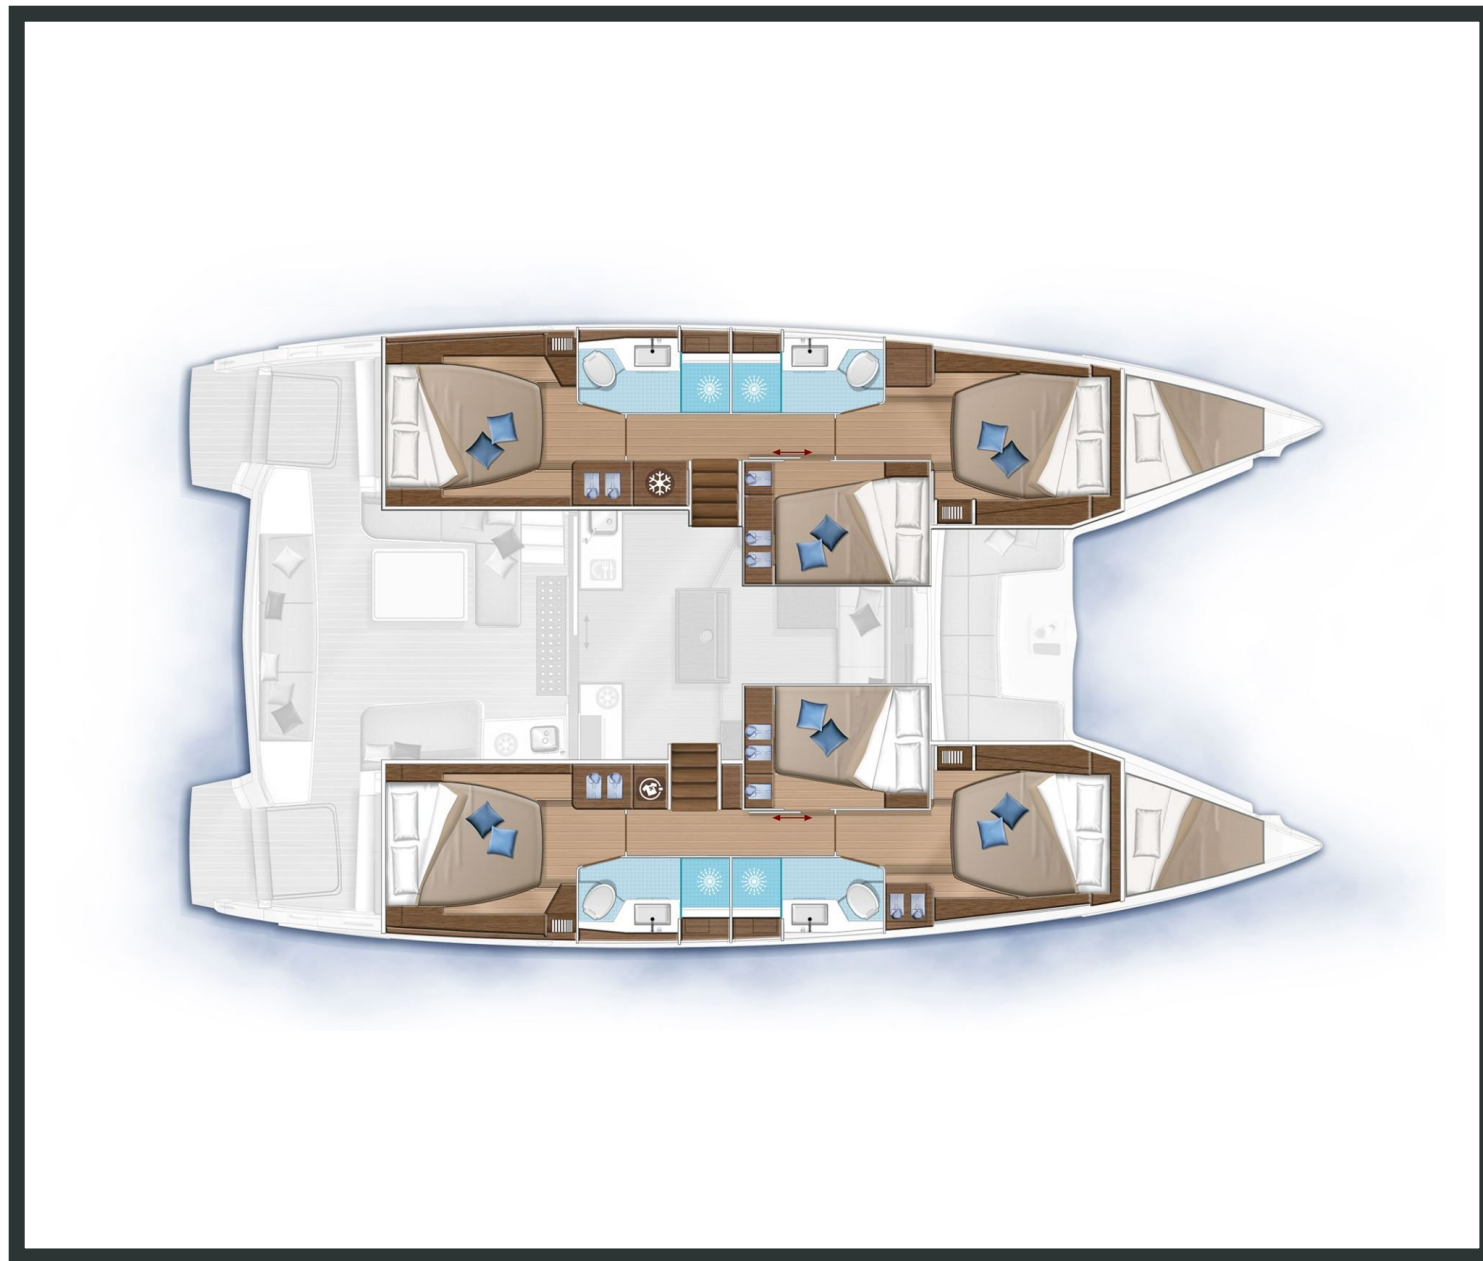

Lagoon **50**
Jupiter, Model 2021

Lagoon **50 / Jupiter**, Model 2021
12 guests / 6 +2 cabins / 4 +1 wc

The 50 has a flybridge with dual access and a helm station provide perfect visibility. A large open cockpit faces out to sea, large stern skirts enable easy access to the boat, and a large modular dining area with removable bench seats welcomes children and adults alike.

SPECIFICATIONS:

LOA (m)	14.75	Main sail type	Full Batten
Beam (m)	8.1	Genoa type	Self tacking jib
Draft (m)	1.4	Main sail area (sq.m.)	92
Cabins	8	Genoa sail area (sq.m.)	60
Berths	12	Crusing speed (knots)	7
Heads	5	Max speed (knots)	0.0
Engines (hp)	2x 80	Main engines consumption (lt/h)	12
Fuel capacity (lt)	1040.0		

Lagoon **50**
Jupiter, Model 2021

Lagoon **50**
Jupiter, Model 2021

FULL INVENTORY / EQUIPMENT LIST

Accommodation: ✓ 1 Bow Cabin Head ✓ 2 Bow Single Bed Cabins ✓ 4 Heads ✓ 4 Showers
 ✓ 6 Double Bed Cabins