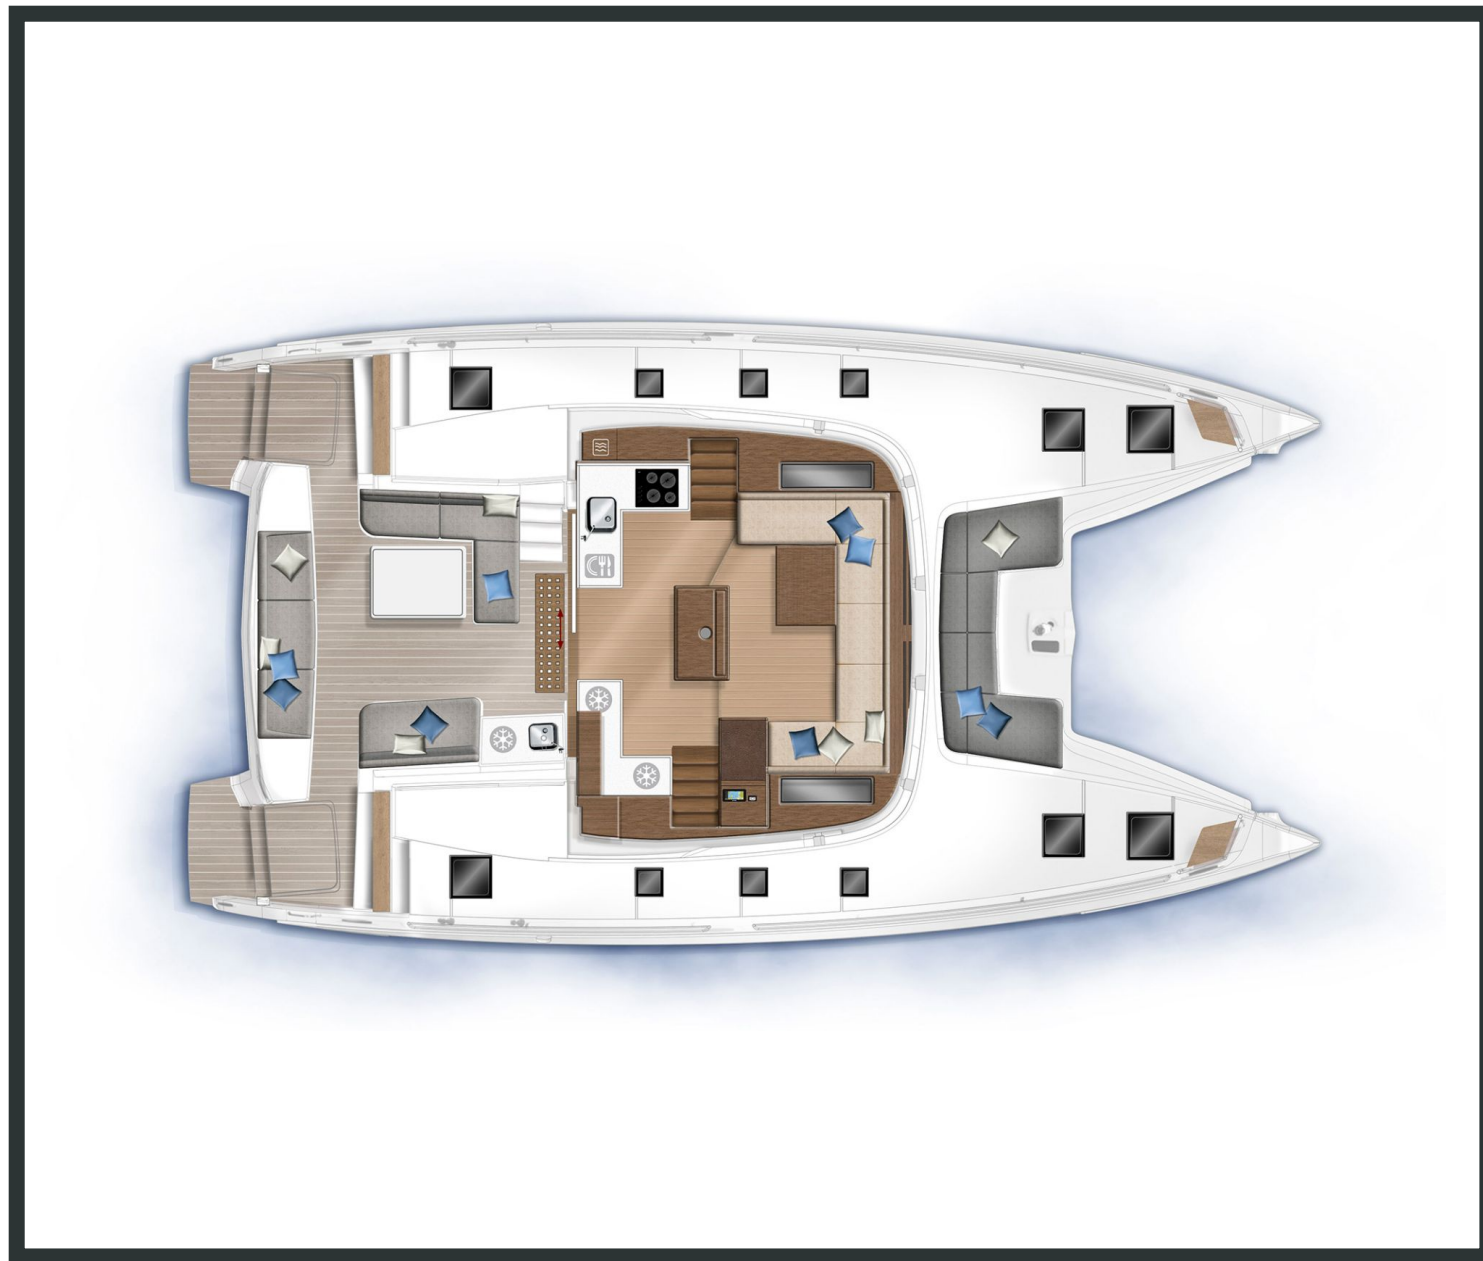

FULL INVENTORY / EQUIPMENT LIST

Galley: ✓ Bottle Can Opener ✓ Bowls ✓ Bread Knife ✓ Casserole ✓ Cheese Grater
✓ Clothes Pegs ✓ Coffee Cups ✓ Coffee Pot Filter Press ✓ Cutting Boards ✓ Drinking Glasses
✓ Dust Pan & Brush ✓ Forks ✓ Freezer ✓ Frying Pans ✓ Gas Stove with Burners & Grill ✓ Kettle
✓ Ladle ✓ Lemon Squeezer ✓ Main Dish Plates ✓ Meat Knives ✓ Microwave ✓ Oven Gloves
✓ Placemats for Pots ✓ Plates Small ✓ Plates Soup ✓ Pyrex Oven dish ✓ Refrigerator
✓ Salad Bowls ✓ Saucepans ✓ Serving Knives ✓ Serving Plates ✓ Serving Tray ✓ Small Plates
✓ Soup Spoons ✓ Spagetti Strainer ✓ Spatula ✓ Tapper Ware ✓ Tea Spoons ✓ Tea Strainer
✓ Tongs ✓ Vegetable Knives ✓ Vegetable Peeler ✓ Water Jug ✓ Whisk ✓ Wine Glasses
✓ Wooden Spoons

Miscellaneous: ✓ Holding Tank(s)

Navigation: ✓ BatteryOperatedNavLightsSet ✓ Binoculars ✓ Divider ✓ Greek Waters Pilot
✓ Hand Bearing Compass ✓ Light House Book ✓ Navigation Ruller ✓ Pencil Set
✓ Sea Charts Area Set

Safety: ✓ Black Plastic Balls ✓ Black Plastic Cone ✓ Bosun's Chair ✓ Distress Flares Box
✓ Distress Mirror ✓ Emergency Tiller ✓ EPIRB ✓ Fire Extinguishers ✓ First Aid Kit
✓ Floating Light ✓ Foghorn ✓ Horseshoe Lifebuoy ✓ Life Jackets, Adults ✓ Life Jackets, Child
✓ Liferaft ✓ Radar Reflector ✓ Safety Harnesses with Belts ✓ Set of Flags, C.N.Q. ✓ Wire Cutter
✓ Wooden Blanks Set

Sails / Covers: ✓ Bimini Top ✓ Full Batten Main Sail ✓ Lazy Bag with Lazy Jacks ✓ Self Tacking Jib
✓ Sprayhood ✓ Stern Tent

Spares / Tools: ✓ Boat Manuals ✓ Engine(s) Spares Box ✓ HoldingTanks ✓ Sail Repair Kit
✓ Scissors ✓ Tools Box ✓ Torch Light

NEED ASSISTANCE? GET HELP

CHARTER ENQUIRY

SPECIAL OFFERS