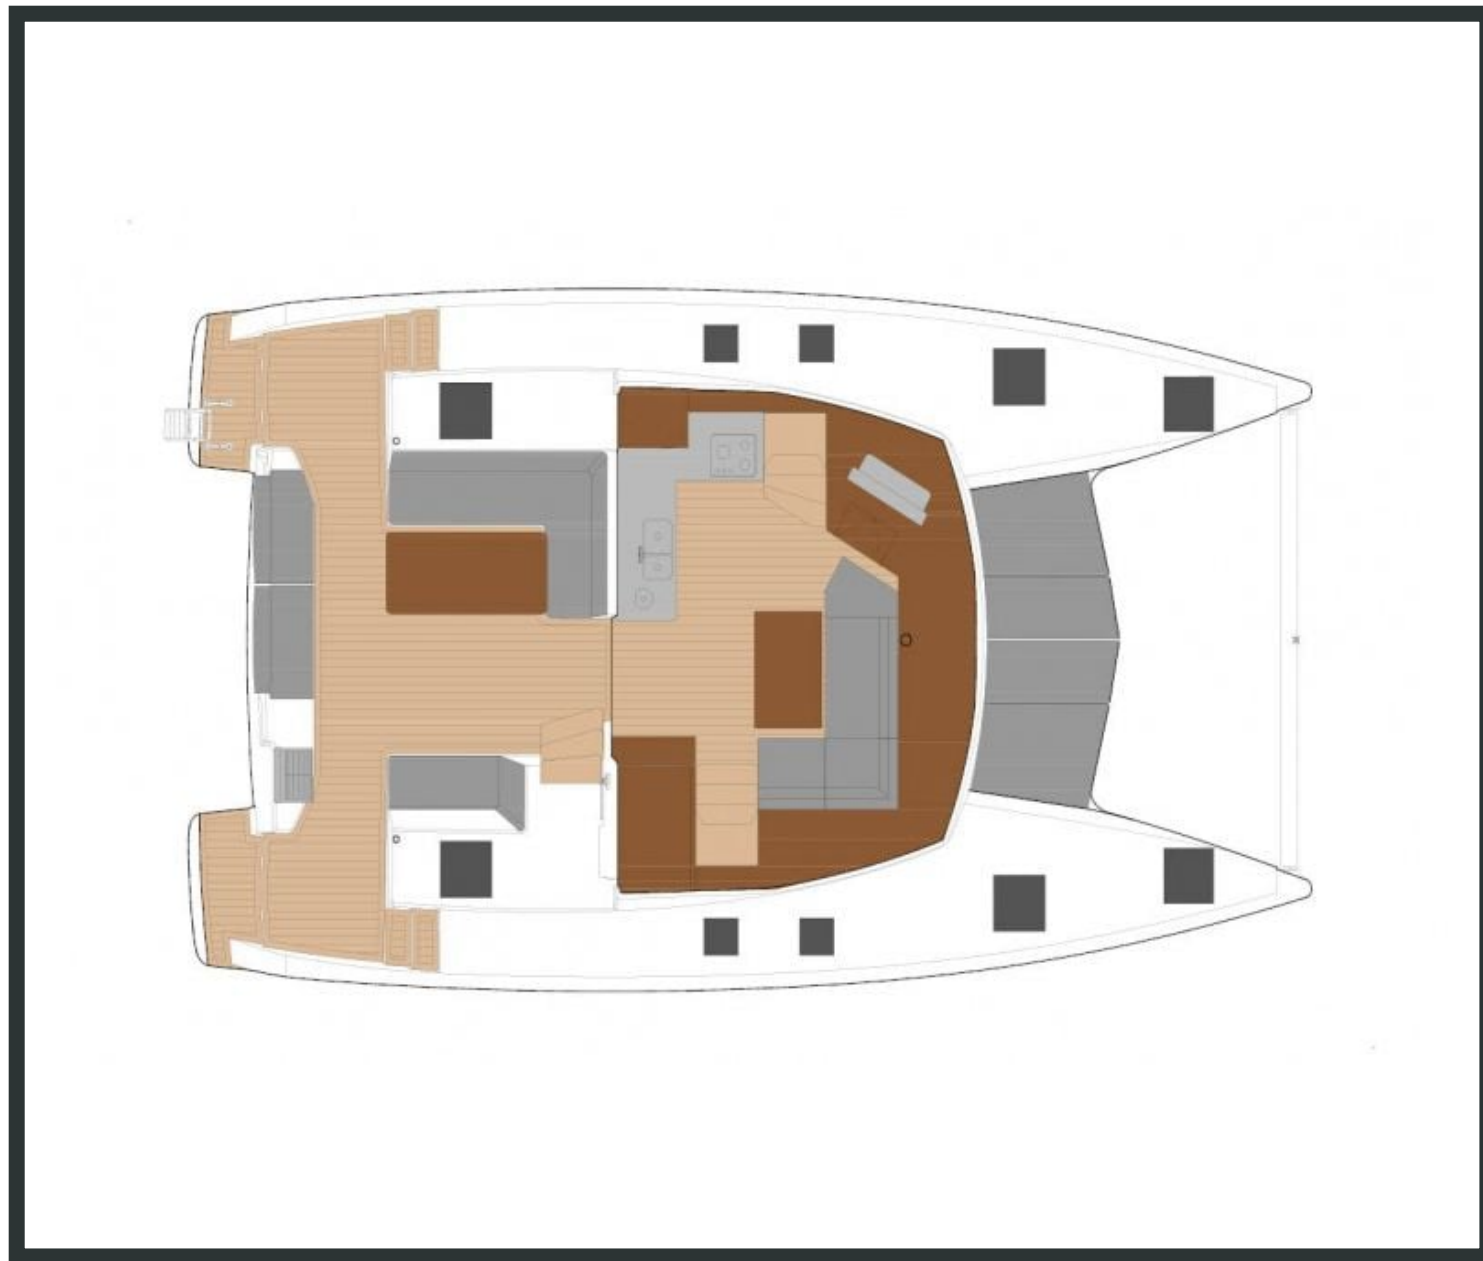

Lucia **40**
E.s. II, Model 2020

Lucia **40** / **E.s. II**, Model 2020
10 guests / **4** cabins / **4** wc

This yacht is a sleek performer under sail keeping within the confines of the Fountaine Pajot demands for a performance cruising catamaran.

Lucia **40**
E.s. II, Model 2020

Lucia **40**
E.s. II, Model 2020

FULL INVENTORY / EQUIPMENT LIST

- Accommodation:** ✓ 4 Double Bed Cabins ✓ 4 Heads ✓ 4 Showers ✓ Saloon Double Bed Convertible
- Bedding / Linen:** ✓ Blankets ✓ Hangers ✓ Linen & Bedding ✓ Pillows ✓ Pillow Cases ✓ Sheets
 ✓ Towels Bath ✓ Towels Face
- Comfort / Pleasure:** ✓ 12V Sockets ✓ 220V Sockets ✓ Cockpit Cushions ✓ Cockpit Speakers
 ✓ Electric Toilets ✓ Fans in Cabins ✓ Fans in Saloon ✓ Fly Bridge Sunpads ✓ Hot Water
 ✓ Music Player ✓ Saloon Speakers ✓ Snorkelling Sets ✓ Sockets 220V Cabins
 ✓ Sockets 220V Saloon ✓ Solar Panels ✓ USB Charging Ports ✓ Usb Charging Ports Cabins
 ✓ Usb Charging Ports Saloon
- Deck:** ✓ Anchor ✓ Anchor Chain ✓ Anchor Windlass Control ✓ Anchor Windlass Handle
 ✓ Boat Hook ✓ Cockpit Shower ✓ Cockpit Table ✓ Deck Brush ✓ Diesel Canister ✓ Dinghy
 ✓ Dinghy Oars & Locks ✓ Dinghy Pump ✓ Dinghy Repair Kit ✓ Electric Anchor Windlass
 ✓ Electric Winches ✓ Engine Oil Spare ✓ Fenders ✓ Flag Halyards ✓ Fuel funnel ✓ Gangway Inox
 ✓ Gas Bottles ✓ Mooring Ropes 15m ✓ Mooring Ropes 25m ✓ Mooring Ropes 50m
 ✓ Outboard Motor ✓ Outboard Motor Jerry Can ✓ Padlocks ✓ Plastic Bucket
 ✓ Rigid Bottom Dinghy ✓ Ropes Spare ✓ Spare Anchor ✓ Spare Anchor Chain 10m
 ✓ Swimming Ladder ✓ Tanks Opener ✓ Water Hose & Adaptors ✓ Winch Handles
- Electricity:** ✓ Battery Charger ✓ Inverter ✓ Shore Power Cable ✓ Shore Power Cable & Adaptors
- Electronics:** ✓ Auto Pilot ✓ Depth Sounder ✓ GPS Plotter ✓ Speed Log ✓ VHF ✓ Wind System