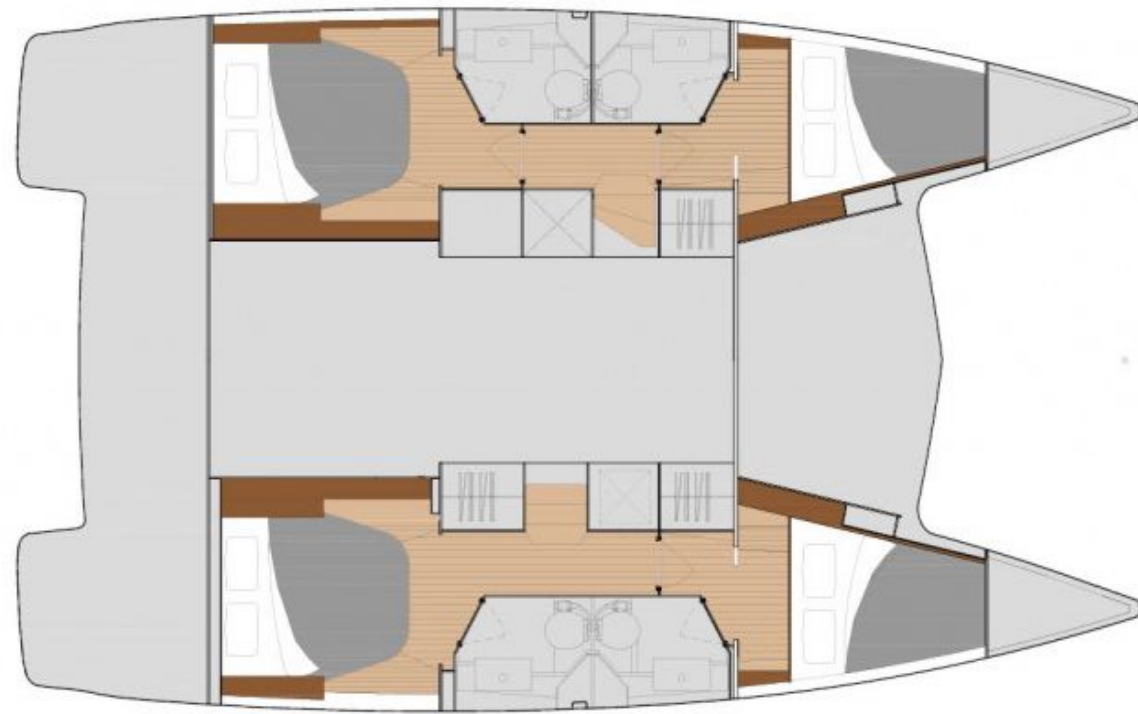

Lucia **40**
E.s. II, Model 2020

Lucia **40** / **E.s. II**, Model 2020
10 guests / **4** cabins / **4** wc

This yacht is a sleek performer under sail keeping within the confines of the Fountaine Pajot demands for a performance cruising catamaran.

Lucia **40**
E.s. II, Model 2020

Lucia **40**
E.s. II, Model 2020

FULL INVENTORY / EQUIPMENT LIST

- Accommodation:** ✓ 4 Double Bed Cabins ✓ 4 Heads ✓ 4 Showers ✓ Saloon Double Bed Convertible
- Bedding / Linen:** ✓ Blankets ✓ Hangers ✓ Linen & Bedding ✓ Pillows ✓ Pillow Cases ✓ Sheets
 ✓ Towels Bath ✓ Towels Face
- Comfort / Pleasure:** ✓ 12V Sockets ✓ 220V Sockets ✓ Cockpit Cushions ✓ Cockpit Speakers
 ✓ Electric Toilets ✓ Fans in Cabins ✓ Fans in Saloon ✓ Fly Bridge Sunpads ✓ Hot Water
 ✓ Music Player ✓ Saloon Speakers ✓ Snorkelling Sets ✓ Sockets 220V Cabins
 ✓ Sockets 220V Saloon ✓ Solar Panels ✓ USB Charging Ports ✓ Usb Charging Ports Cabins
 ✓ Usb Charging Ports Saloon
- Deck:** ✓ Anchor ✓ Anchor Chain ✓ Anchor Windlass Control ✓ Anchor Windlass Handle
 ✓ Boat Hook ✓ Cockpit Shower ✓ Cockpit Table ✓ Deck Brush ✓ Diesel Canister ✓ Dinghy
 ✓ Dinghy Oars & Locks ✓ Dinghy Pump ✓ Dinghy Repair Kit ✓ Electric Anchor Windlass
 ✓ Electric Winches ✓ Engine Oil Spare ✓ Fenders ✓ Flag Halyards ✓ Fuel funnel ✓ Gangway Inox
 ✓ Gas Bottles ✓ Mooring Ropes 15m ✓ Mooring Ropes 25m ✓ Mooring Ropes 50m
 ✓ Outboard Motor ✓ Outboard Motor Jerry Can ✓ Padlocks ✓ Plastic Bucket
 ✓ Rigid Bottom Dinghy ✓ Ropes Spare ✓ Spare Anchor ✓ Spare Anchor Chain 10m
 ✓ Swimming Ladder ✓ Tanks Opener ✓ Water Hose & Adaptors ✓ Winch Handles
- Electricity:** ✓ Battery Charger ✓ Inverter ✓ Shore Power Cable ✓ Shore Power Cable & Adaptors
- Electronics:** ✓ Auto Pilot ✓ Depth Sounder ✓ GPS Plotter ✓ Speed Log ✓ VHF ✓ Wind System