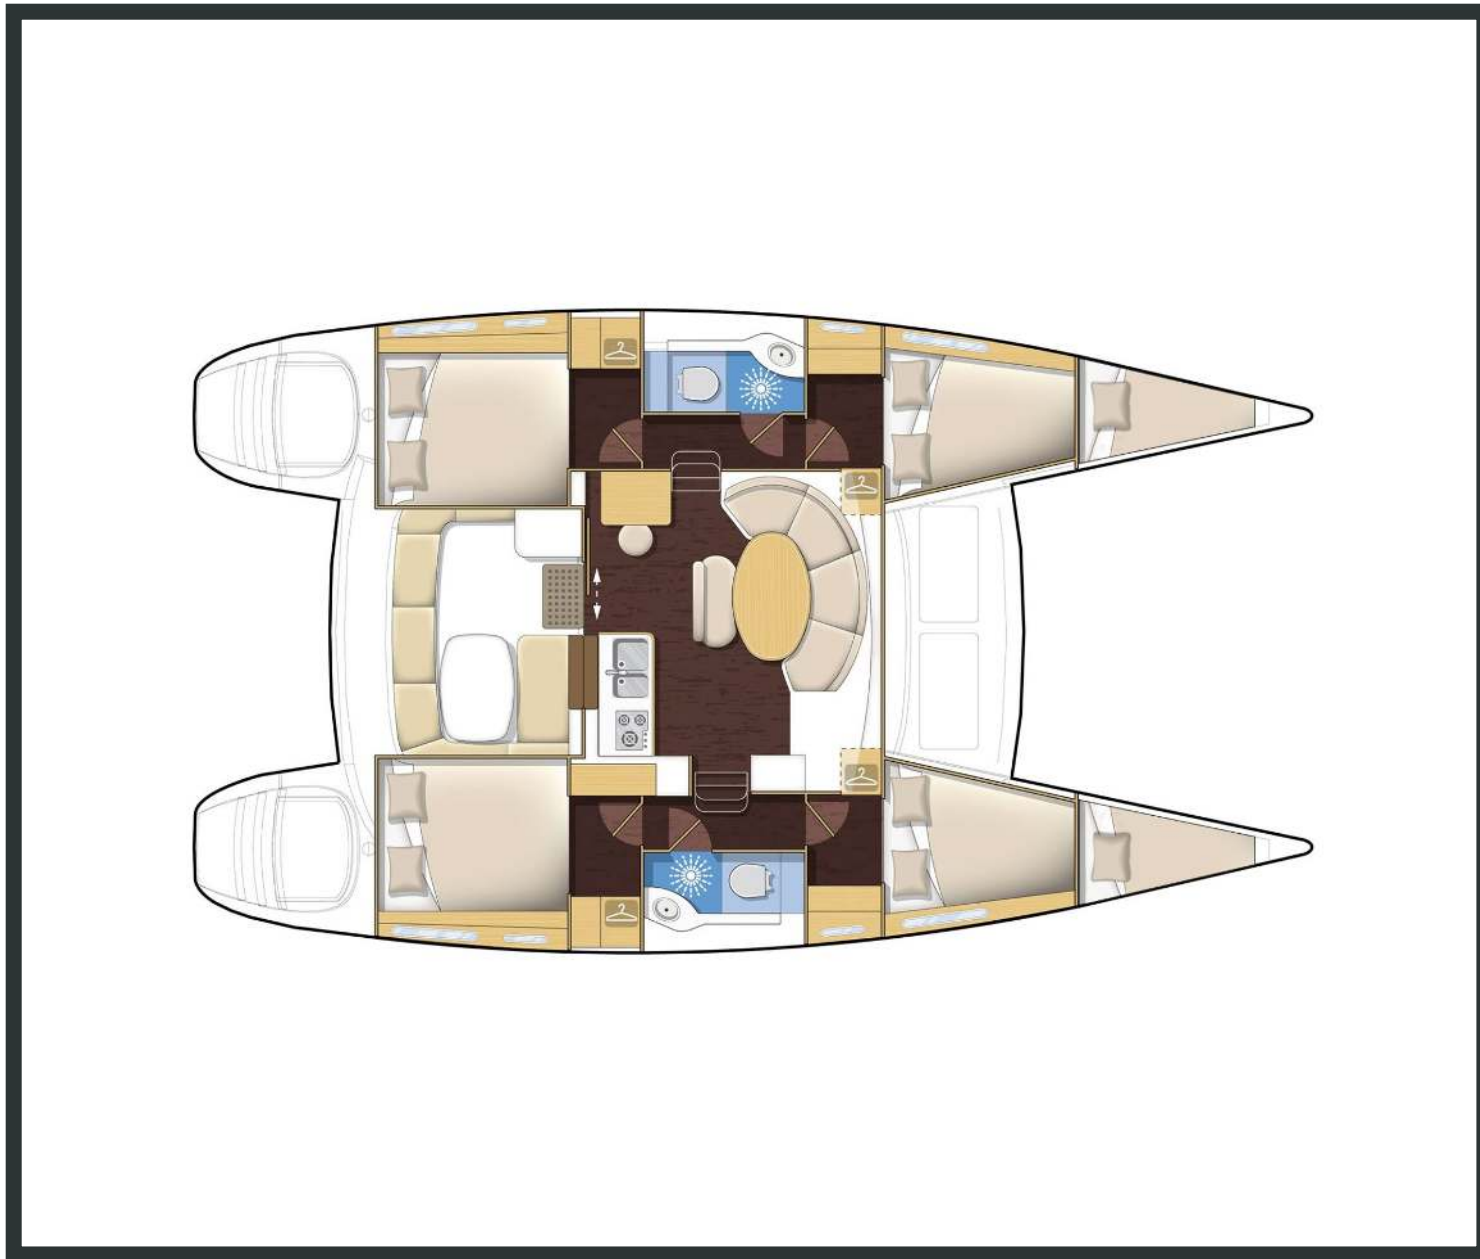

Lagoon **380**

Golf Charlie, Model 2011

Lagoon **380 / Golf Charlie**, Model 2011
10 guests / 4 +2 cabins / 2 wc

This version of the boat model has specific characteristics, in order to satisfy your profile of boater, set up for ease of sailing.

 Solar Panels

From charter bases at: **LEFKAS / PREVEZA**
 Available as: **BAREBOAT / SKIPPERED / DAY TRIP**

SPECIFICATIONS:

LOA (m)	11.55	Main sail type	Full Batten
Beam (m)	6.53	Genoa type	Furling
Draft (m)	1.15	Main sail area (sq.m.)	52
Cabins	6	Genoa sail area (sq.m.)	30
Berths	10	Crusing speed (knots)	5.5
Heads	2	Max speed (knots)	0.0
Engines (hp)	2x 20	Main engines consumption (lt/h)	8
Fuel capacity (lt)	200.0		

Lagoon **380**
Golf Charlie, Model 2011

Lagoon **380**
Golf Charlie, Model 2011

FULL INVENTORY / EQUIPMENT LIST

Accommodation: ✓ 2 Bow Single Bed Cabins ✓ 2 Heads ✓ 2 Showers ✓ 4 Double Bed Cabins
 ✓ Saloon Double Bed Convertible