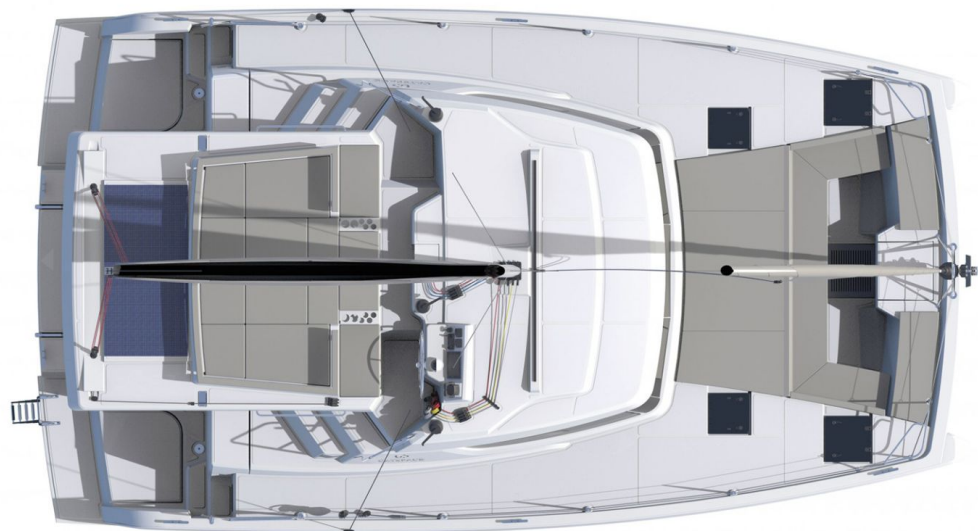

Catspace
Mediteo, Model 2020

Catspace / **Mediteo**, Model 2020

12 guests / **4** cabins / **4** wc

This yacht is the new model of the range and was given the Catspace label to emphasise the way space is maximised to the limit within 40ft.

Catspace
Mediteo, Model 2020

Catspace
Mediteo, Model 2020

FULL INVENTORY / EQUIPMENT LIST

- Accommodation:** ✓ 4 Double Bed Cabins ✓ 4 Heads ✓ 4 Showers ✓ Saloon Double Bed Convertible
- Bedding / Linen:** ✓ Blankets ✓ Hangers ✓ Linen & Bedding ✓ Pillows ✓ Pillow Cases ✓ Sheets
 ✓ Towels Bath ✓ Towels Face
- Comfort / Pleasure:** ✓ 220V Sockets ✓ Cockpit Cushions ✓ Cockpit Speakers ✓ Deck Cushions
 ✓ Electric Toilets ✓ Fans in Cabins ✓ Fans in Saloon ✓ Fly Bridge Sunpads ✓ Hot Water
 ✓ Music Player ✓ Saloon Speakers ✓ Snorkelling Sets ✓ Sockets 220V Cabins
 ✓ Sockets 220V Saloon ✓ Solar Panels ✓ Sunpads Bow ✓ USB Charging Ports
- Deck:** ✓ Anchor ✓ Anchor Chain ✓ Anchor Windlass Control ✓ Anchor Windlass Handle
 ✓ Boat Hook ✓ Cockpit Shower ✓ Cockpit Table ✓ Deck Brush ✓ Diesel Canister
 ✓ Dinghy Oars & Locks ✓ Dinghy Pump ✓ Dinghy Repair Kit ✓ Electric Anchor Windlass
 ✓ Engine Oil Spare ✓ Fenders ✓ Flag Halyards ✓ Fuel funnel ✓ Gangway Inox ✓ Gas Bottles
 ✓ Mooring Ropes 25m ✓ Mooring Ropes 50m ✓ Outboard Motor ✓ Outboard Motor Jerry Can
 ✓ Padlocks ✓ Plastic Bucket ✓ Rigid Bottom Dinghy ✓ Ropes Spare ✓ Spare Anchor
 ✓ Spare Anchor Chain 10m ✓ Swimming Ladder ✓ Tanks Opener ✓ Water Hose & Adaptors
 ✓ Winch Handles
- Electricity:** ✓ Battery Charger ✓ Inverter ✓ Shore Power Cable ✓ Shore Power Cable & Adaptors
- Electronics:** ✓ Auto Pilot ✓ Depth Sounder ✓ GPS Plotter ✓ GPS Plotter in Cockpit Area
 ✓ GPS Plotter in Helm Station ✓ Speed Log ✓ VHF ✓ Wind System