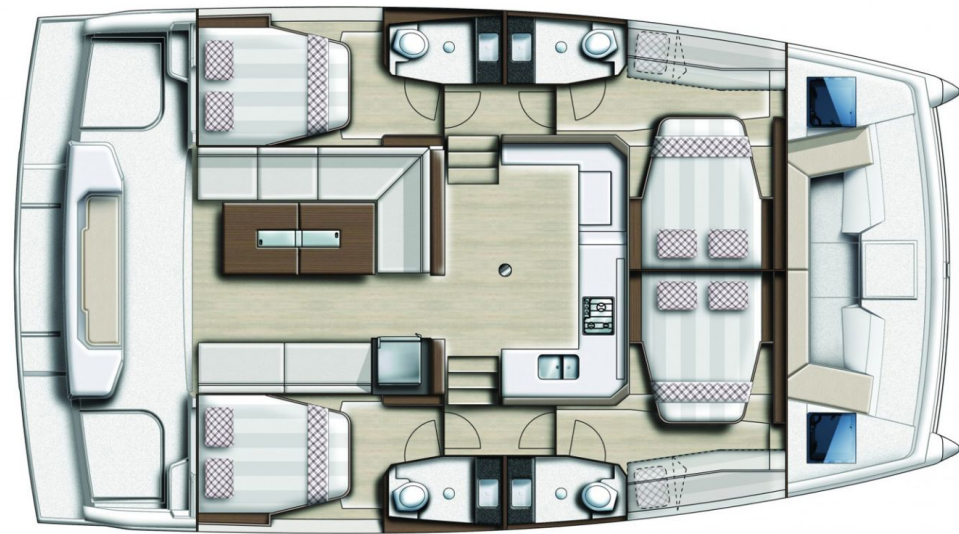

Catspace
Mediteo, Model 2020

Catspace / **Mediteo**, Model 2020

12 guests / **4** cabins / **4** wc

This yacht is the new model of the range and was given the Catspace label to emphasise the way space is maximised to the limit within 40ft.

Catspace
Mediteo, Model 2020

Catspace
Mediteo, Model 2020

FULL INVENTORY / EQUIPMENT LIST

- Accommodation:** ✓ 4 Double Bed Cabins ✓ 4 Heads ✓ 4 Showers ✓ Saloon Double Bed Convertible
- Bedding / Linen:** ✓ Blankets ✓ Hangers ✓ Linen & Bedding ✓ Pillows ✓ Pillow Cases ✓ Sheets
 ✓ Towels Bath ✓ Towels Face
- Comfort / Pleasure:** ✓ 220V Sockets ✓ Cockpit Cushions ✓ Cockpit Speakers ✓ Deck Cushions
 ✓ Electric Toilets ✓ Fans in Cabins ✓ Fans in Saloon ✓ Fly Bridge Sunpads ✓ Hot Water
 ✓ Music Player ✓ Saloon Speakers ✓ Snorkelling Sets ✓ Sockets 220V Cabins
 ✓ Sockets 220V Saloon ✓ Solar Panels ✓ Sunpads Bow ✓ USB Charging Ports
- Deck:** ✓ Anchor ✓ Anchor Chain ✓ Anchor Windlass Control ✓ Anchor Windlass Handle
 ✓ Boat Hook ✓ Cockpit Shower ✓ Cockpit Table ✓ Deck Brush ✓ Diesel Canister
 ✓ Dinghy Oars & Locks ✓ Dinghy Pump ✓ Dinghy Repair Kit ✓ Electric Anchor Windlass
 ✓ Engine Oil Spare ✓ Fenders ✓ Flag Halyards ✓ Fuel funnel ✓ Gangway Inox ✓ Gas Bottles
 ✓ Mooring Ropes 25m ✓ Mooring Ropes 50m ✓ Outboard Motor ✓ Outboard Motor Jerry Can
 ✓ Padlocks ✓ Plastic Bucket ✓ Rigid Bottom Dinghy ✓ Ropes Spare ✓ Spare Anchor
 ✓ Spare Anchor Chain 10m ✓ Swimming Ladder ✓ Tanks Opener ✓ Water Hose & Adaptors
 ✓ Winch Handles
- Electricity:** ✓ Battery Charger ✓ Inverter ✓ Shore Power Cable ✓ Shore Power Cable & Adaptors
- Electronics:** ✓ Auto Pilot ✓ Depth Sounder ✓ GPS Plotter ✓ GPS Plotter in Cockpit Area
 ✓ GPS Plotter in Helm Station ✓ Speed Log ✓ VHF ✓ Wind System