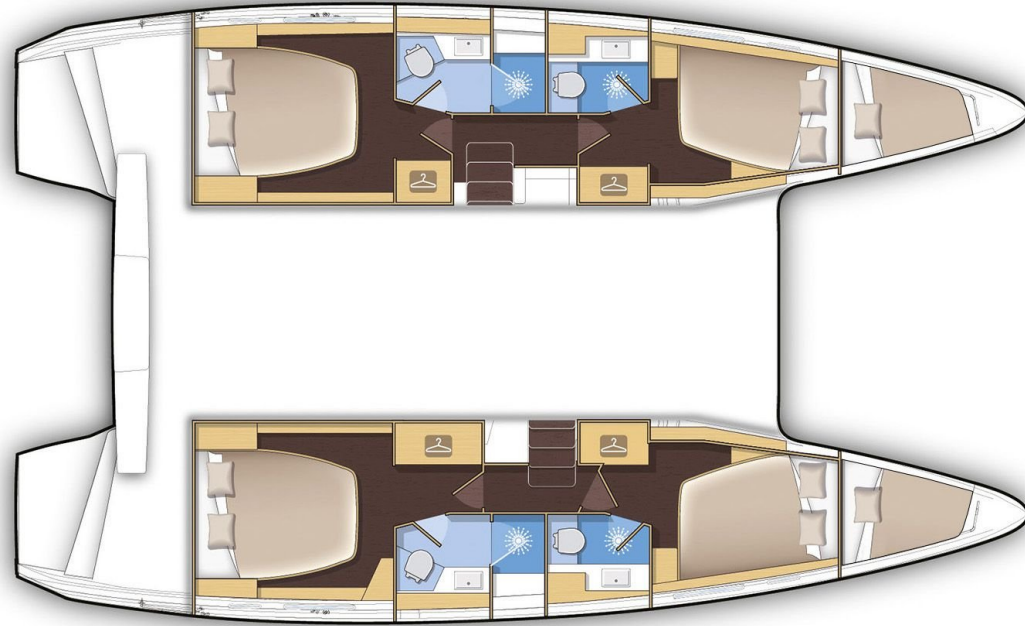

Lagoon **42**
Karteria, Model 2021

Lagoon **42 / Karteria**, Model 2021
12 guests / 4 +2 cabins / 4 +1 wc

This model from Lagoon has a style and personality all of its own. It retains the main features of the latest generation of Lagoons but with a few changes to achieve harmony between living space and the people on-board.

Lagoon **42**
Karteria, Model 2021

Lagoon 42
Karteria, Model 2021

FULL INVENTORY / EQUIPMENT LIST

- Accommodation:** ✓ 1 Bow Cabin Head ✓ 2 Bow Single Bed Cabins ✓ 4 Double Bed Cabins
 ✓ 4 Heads ✓ 4 Showers ✓ Saloon Double Bed Convertible
- Bedding / Linen:** ✓ Blankets ✓ Hangers ✓ Linen & Bedding ✓ Pillows ✓ Pillow Cases ✓ Sheets
 ✓ Towels Bath ✓ Towels Face
- Comfort / Pleasure:** ✓ 220V Sockets ✓ Air Condition ✓ Air Heating ✓ Cockpit Cushions
 ✓ Cockpit Speakers ✓ Deck Cushions ✓ Deck Sunpads ✓ Electric Toilets ✓ Fans in Cabins
 ✓ Fans in Saloon ✓ Fly Bridge Sunpads ✓ Generator ✓ Hot Water ✓ Music Player
 ✓ Saloon Speakers ✓ Snorkelling Sets ✓ Sockets 220V Cabins ✓ Sockets 220V Saloon
 ✓ Solar Panels ✓ Usb Charging Ports Cabins ✓ Usb Charging Ports Cockpit
 ✓ Usb Charging Ports Saloon
- Deck:** ✓ Anchor ✓ Anchor Chain ✓ Anchor Windlass Control ✓ Anchor Windlass Handle
 ✓ Boat Hook ✓ Cockpit Shower ✓ Cockpit Table ✓ Deck Brush ✓ Diesel Canister ✓ Dinghy
 ✓ Dinghy Oars & Locks ✓ Dinghy Pump ✓ Dinghy Repair Kit ✓ Electric Anchor Windlass
 ✓ Electric Winches ✓ Engine Oil Spare ✓ Fenders ✓ Flag Halyards ✓ Fuel funnel ✓ Gangway Inox
 ✓ Gas Bottles ✓ Mooring Ropes 25m ✓ Mooring Ropes 50m ✓ Outboard Motor
 ✓ Outboard Motor Jerry Can ✓ Padlocks ✓ Plastic Bucket ✓ Rigid Bottom Dinghy ✓ Ropes Spare
 ✓ Spare Anchor ✓ Spare Anchor Chain 10m ✓ Swimming Ladder ✓ Tanks Opener
 ✓ Water Hose & Adaptors ✓ Winch Handles
- Electricity:** ✓ Battery Charger ✓ Inverter ✓ Shore Power Cable ✓ Shore Power Cable & Adaptors
- Electronics:** ✓ Auto Pilot ✓ Depth Sounder ✓ GPS Plotter in Helm Station ✓ Speed Log ✓ VHF
 ✓ Wind System