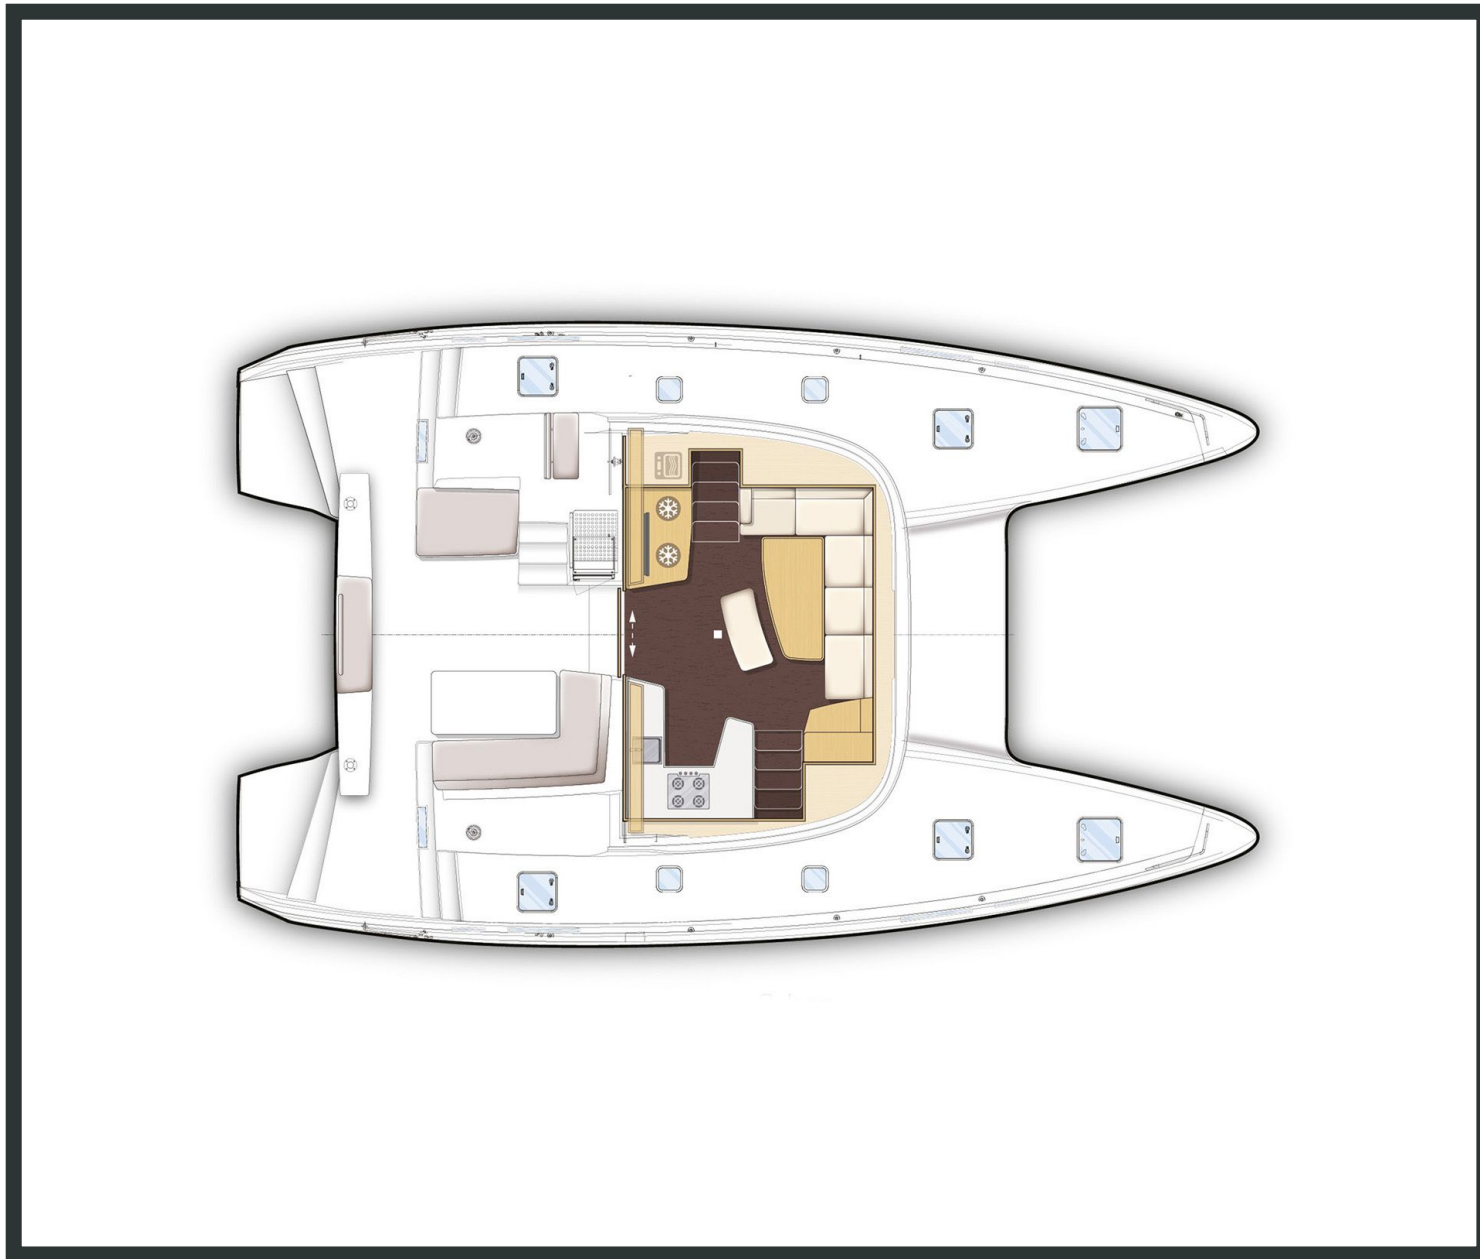

Lagoon **42**
Karteria, Model 2021

Lagoon **42 / Karteria**, Model 2021
12 guests / 4 +2 cabins / 4 +1 wc

This model from Lagoon has a style and personality all of its own. It retains the main features of the latest generation of Lagoons but with a few changes to achieve harmony between living space and the people on-board.

Lagoon **42**
Karteria, Model 2021

Lagoon 42
Karteria, Model 2021

FULL INVENTORY / EQUIPMENT LIST

- Accommodation:** ✓ 1 Bow Cabin Head ✓ 2 Bow Single Bed Cabins ✓ 4 Double Bed Cabins
 ✓ 4 Heads ✓ 4 Showers ✓ Saloon Double Bed Convertible
- Bedding / Linen:** ✓ Blankets ✓ Hangers ✓ Linen & Bedding ✓ Pillows ✓ Pillow Cases ✓ Sheets
 ✓ Towels Bath ✓ Towels Face
- Comfort / Pleasure:** ✓ 220V Sockets ✓ Air Condition ✓ Air Heating ✓ Cockpit Cushions
 ✓ Cockpit Speakers ✓ Deck Cushions ✓ Deck Sunpads ✓ Electric Toilets ✓ Fans in Cabins
 ✓ Fans in Saloon ✓ Fly Bridge Sunpads ✓ Generator ✓ Hot Water ✓ Music Player
 ✓ Saloon Speakers ✓ Snorkelling Sets ✓ Sockets 220V Cabins ✓ Sockets 220V Saloon
 ✓ Solar Panels ✓ Usb Charging Ports Cabins ✓ Usb Charging Ports Cockpit
 ✓ Usb Charging Ports Saloon
- Deck:** ✓ Anchor ✓ Anchor Chain ✓ Anchor Windlass Control ✓ Anchor Windlass Handle
 ✓ Boat Hook ✓ Cockpit Shower ✓ Cockpit Table ✓ Deck Brush ✓ Diesel Canister ✓ Dinghy
 ✓ Dinghy Oars & Locks ✓ Dinghy Pump ✓ Dinghy Repair Kit ✓ Electric Anchor Windlass
 ✓ Electric Winches ✓ Engine Oil Spare ✓ Fenders ✓ Flag Halyards ✓ Fuel funnel ✓ Gangway Inox
 ✓ Gas Bottles ✓ Mooring Ropes 25m ✓ Mooring Ropes 50m ✓ Outboard Motor
 ✓ Outboard Motor Jerry Can ✓ Padlocks ✓ Plastic Bucket ✓ Rigid Bottom Dinghy ✓ Ropes Spare
 ✓ Spare Anchor ✓ Spare Anchor Chain 10m ✓ Swimming Ladder ✓ Tanks Opener
 ✓ Water Hose & Adaptors ✓ Winch Handles
- Electricity:** ✓ Battery Charger ✓ Inverter ✓ Shore Power Cable ✓ Shore Power Cable & Adaptors
- Electronics:** ✓ Auto Pilot ✓ Depth Sounder ✓ GPS Plotter in Helm Station ✓ Speed Log ✓ VHF
 ✓ Wind System