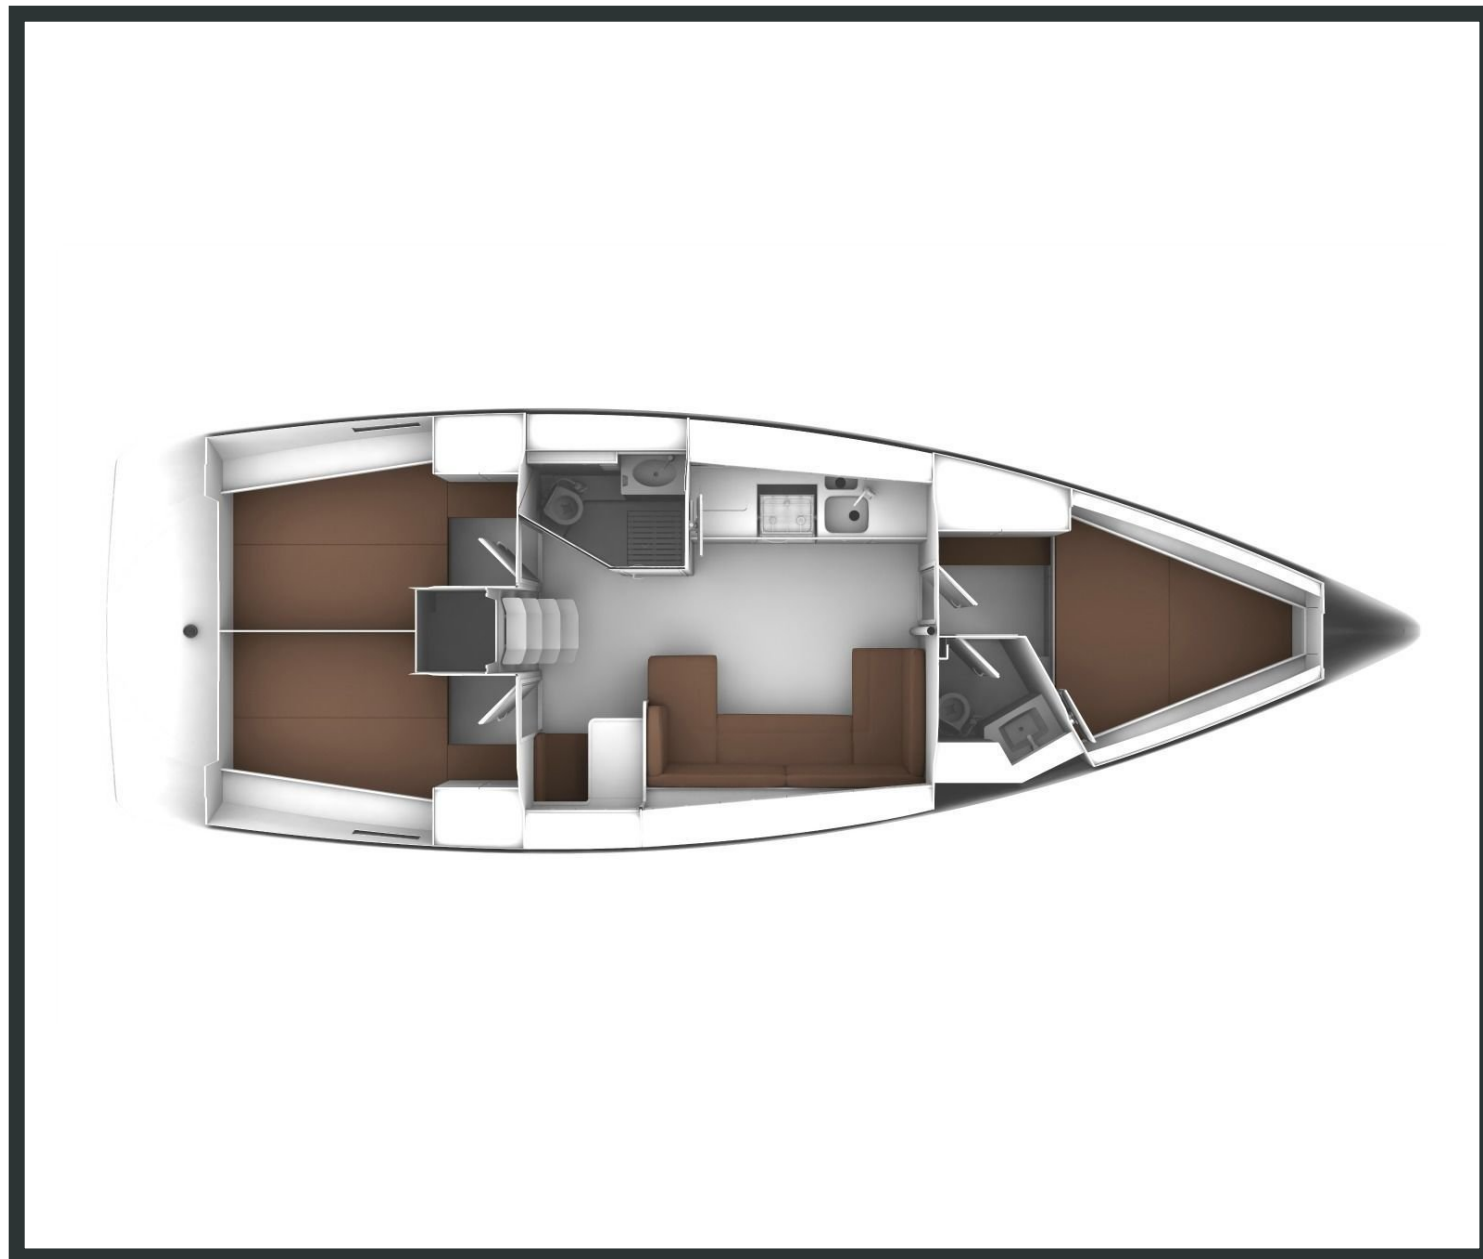

Bavaria **Cruiser 41**

Forkys, Model 2017

Bavaria **Cruiser 41 / Forkys**, Model 2017

8 guests / **3** cabins / **2** wc

The Cruiser 41 line is widely recognized to be a perfect sailor with amenities and level of comfort usually found in much larger boats.

Bow Thruster

Solar Panels

From charter bases at: **KOS / RHODES**

Available as: **BAREBOAT / SKIPPED / DAY TRIP**

SPECIFICATIONS:

LOA (m)	11.93	Main sail type	Furling
Beam (m)	3.96	Genoa type	Furling
Draft (m)	1.8	Main sail area (sq.m.)	48
Cabins	3	Genoa sail area (sq.m.)	34
Berths	8	Crusing speed (knots)	7
Heads	2	Max speed (knots)	0.0
Engines (hp)	55	Main engines consumption (lt/h)	6
Fuel capacity (lt)	210.0		

Bavaria **Cruiser 41**
Forkys, Model 2017

Bavaria **Cruiser 41**
Forkys, Model 2017

FULL INVENTORY / EQUIPMENT LIST

Accommodation: ✓ 2 Heads ✓ 2 Showers ✓ 3 Double Bed Cabins ✓ Saloon Double Bed Convertible