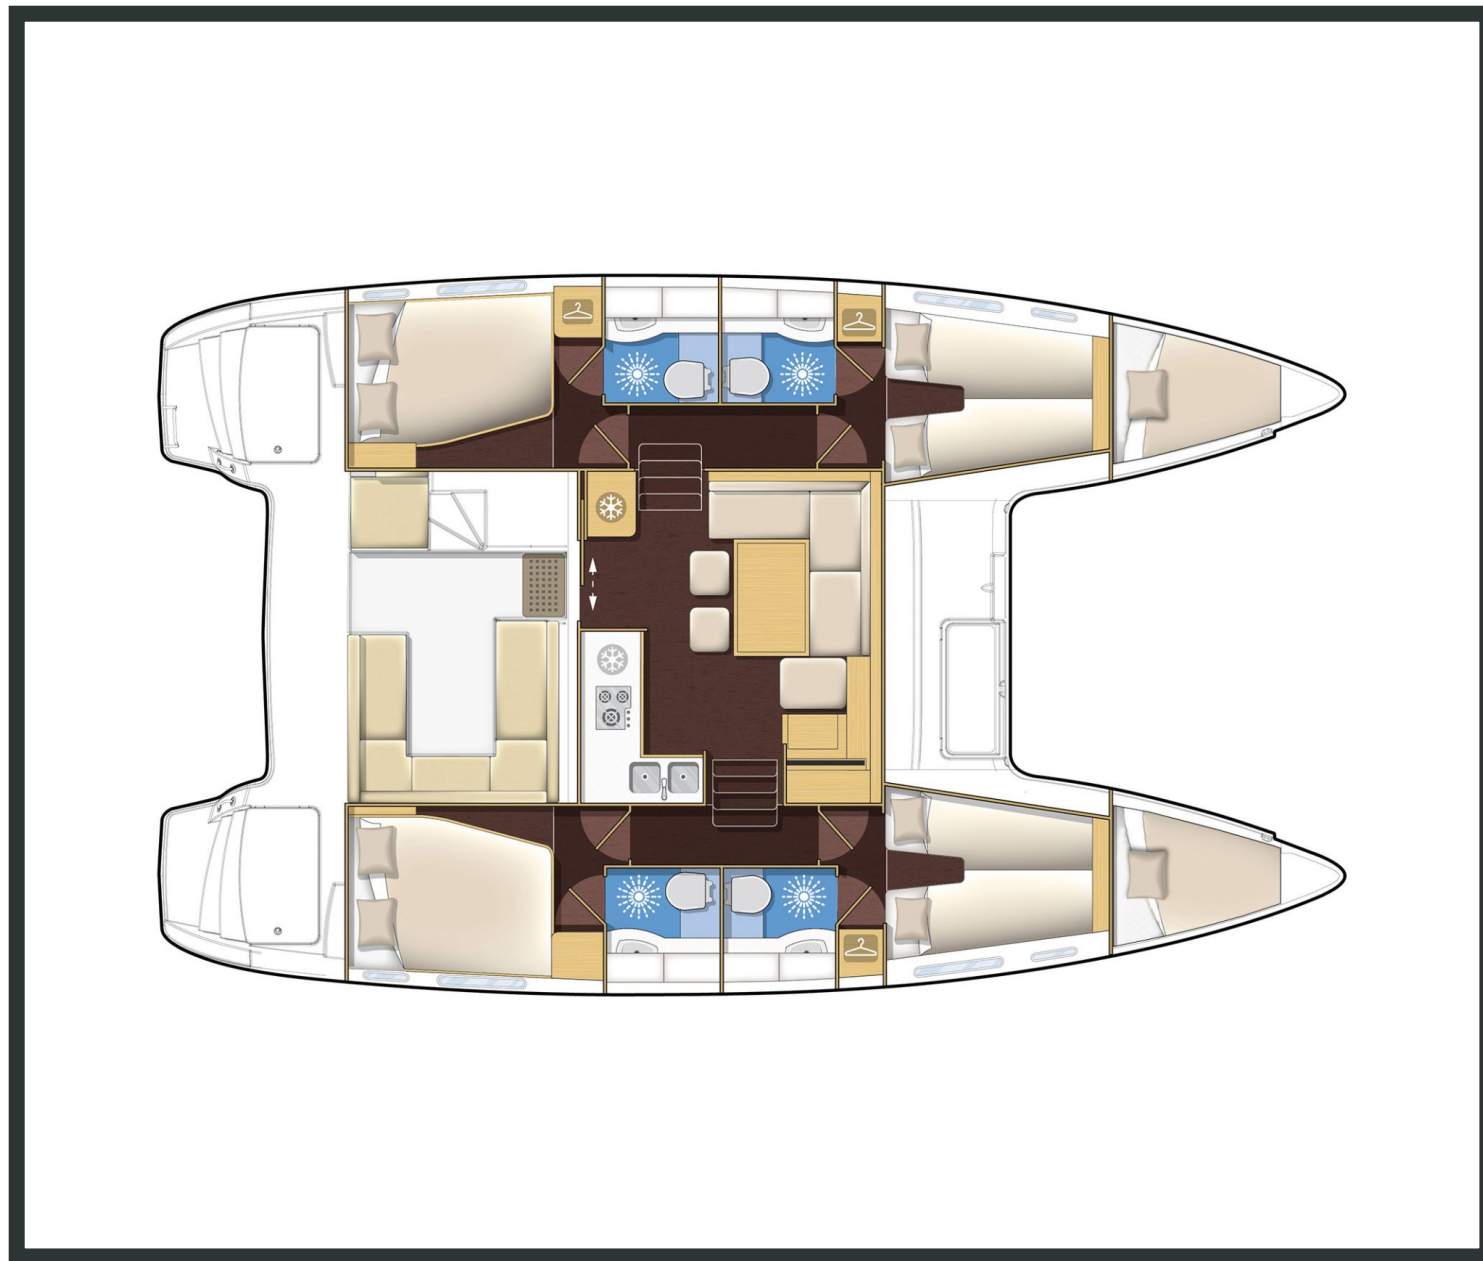

Lagoon **400 S2**
Turquoise, Model 2016

FULL INVENTORY / EQUIPMENT LIST

1. **Accommodation:** ✓ 1 Bow Cabin Head ✓ 2 Bow Single Bed Cabins ✓ 4 Double Bed Cabins
   ✓ 4 Heads ✓ 4 Showers ✓ Saloon Double Bed Convertible
2. **Bedding / Linen:** ✓ Blankets ✓ Hangers ✓ Linen & Bedding ✓ Pillows ✓ Pillow Cases ✓ Sheets
   ✓ Towels Bath ✓ Towels Face
3. **Comfort / Pleasure:** ✓ 220V Sockets ✓ Cockpit Cushions ✓ Cockpit Speakers ✓ Electric Toilets
   ✓ Fans in Cabins ✓ Fans in Saloon ✓ Hot Water ✓ Music Player ✓ Saloon Speakers
   ✓ Snorkelling Sets ✓ Sockets 220V Cabins ✓ Sockets 220V Saloon ✓ Solar Panels
   ✓ Usb Charging Ports Cabins ✓ Usb Charging Ports Saloon
4. **Deck:** ✓ Anchor ✓ Anchor Chain ✓ Anchor Windlass Control ✓ Anchor Windlass Handle
   ✓ Boat Hook ✓ Cockpit Shower ✓ Cockpit Table ✓ Deck Brush ✓ Diesel Canister
   ✓ Dinghy Oars & Locks ✓ Dinghy Pump ✓ Dinghy Repair Kit ✓ Electric Anchor Windlass
   ✓ Electric Winches ✓ Engine Oil Spare ✓ Fenders ✓ Flag Halyards ✓ Fuel funnel ✓ Gangway Inox
   ✓ Gas Bottles ✓ Mooring Ropes 25m ✓ Mooring Ropes 50m ✓ Outboard Motor
   ✓ Outboard Motor Jerry Can ✓ Padlocks ✓ Plastic Bucket ✓ Rigid Bottom Dinghy ✓ Ropes Spare
   ✓ Spare Anchor ✓ Spare Anchor Chain 10m ✓ Swimming Ladder ✓ Tanks Opener
   ✓ Water Hose & Adaptors ✓ Winch Handles
5. **Electricity:** ✓ Battery Charger ✓ Shore Power Cable ✓ Shore Power Cable & Adaptors
6. **Electronics:** ✓ Auto Pilot ✓ Depth Sounder ✓ GPS Plotter in Helm Station ✓ Speed Log ✓ VHF
   ✓ Wind System
7. **Galley:** ✓ Bottle Can Opener ✓ Bowls ✓ Bread Knife ✓ Casserole ✓ Cheese Grater
   ✓ Clothes Pegs ✓ Coffee Cups ✓ Coffee Pot Filter Press ✓ Cutting Boards ✓ Drinking Glasses
   ✓ Dust Pan & Brush ✓ Forks ✓ Frying Pans ✓ Gas Stove with Burners & Grill ✓ Kettle ✓ Ladle
   ✓ Lemon Squeezer ✓ Main Dish Plates ✓ Meat Knives ✓ Oven Gloves ✓ Placemats for Pots
   ✓ Plates Small ✓ Plates Soup ✓ Pyrex Oven dish ✓ Refrigerator ✓ Salad Bowls ✓ Saucepans
   ✓ Serving Knives ✓ Serving Plates ✓ Serving Tray ✓ Small Plates ✓ Soup Spoons
   ✓ Spagetti Strainer ✓ Spatula ✓ Tapper Ware ✓ Tea Spoons ✓ Tea Strainer ✓ Tongs
   ✓ Vegetable Knives ✓ Vegetable Peeler ✓ Water Jug ✓ Whisk ✓ Wine Glasses ✓ Wooden Spoons
8. **Miscellaneous:** ✓ Holding Tank(s)
9. **Navigation:** ✓ BatteryOperatedNavLightsSet ✓ Binoculars ✓ Divider ✓ Greek Waters Pilot
   ✓ Hand Bearing Compass ✓ Light House Book ✓ Navigation Ruller ✓ Pencil Set
   ✓ Sea Charts Area Set
10. **Safety:** ✓ Black Plastic Balls ✓ Black Plastic Cone ✓ Bosun's Chair ✓ Distress Flares Box
    ✓ Distress Mirror ✓ Emergency Tiller ✓ EPIRB ✓ Fire Extinguishers ✓ First Aid Kit
    ✓ Floating Light ✓ Foghorn ✓ Horseshoe Lifebuoy ✓ Life Jackets, Adults ✓ Life Jackets, Child
    ✓ Liferaft ✓ Radar Reflector ✓ Safety Harnesses with Belts ✓ Set of Flags, C.N.Q. ✓ Wire Cutter
    ✓ Wooden Blanks Set
11. **Sails / Covers:** ✓ Bimini Top ✓ Full Batten Main Sail ✓ Furling Genoa ✓ Lazy Bag with Lazy Jacks
    ✓ Sprayhood ✓ Stern Tent
12. **Spares / Tools:** ✓ Boat Manuals ✓ Engine(s) Spares Box ✓ HoldingTanks ✓ Sail Repair Kit
    ✓ Scissors ✓ Tools Box ✓ Torch Light

NEED ASSISTANCE? GET HELP

CHARTER ENQUIRY

SPECIAL OFFERS