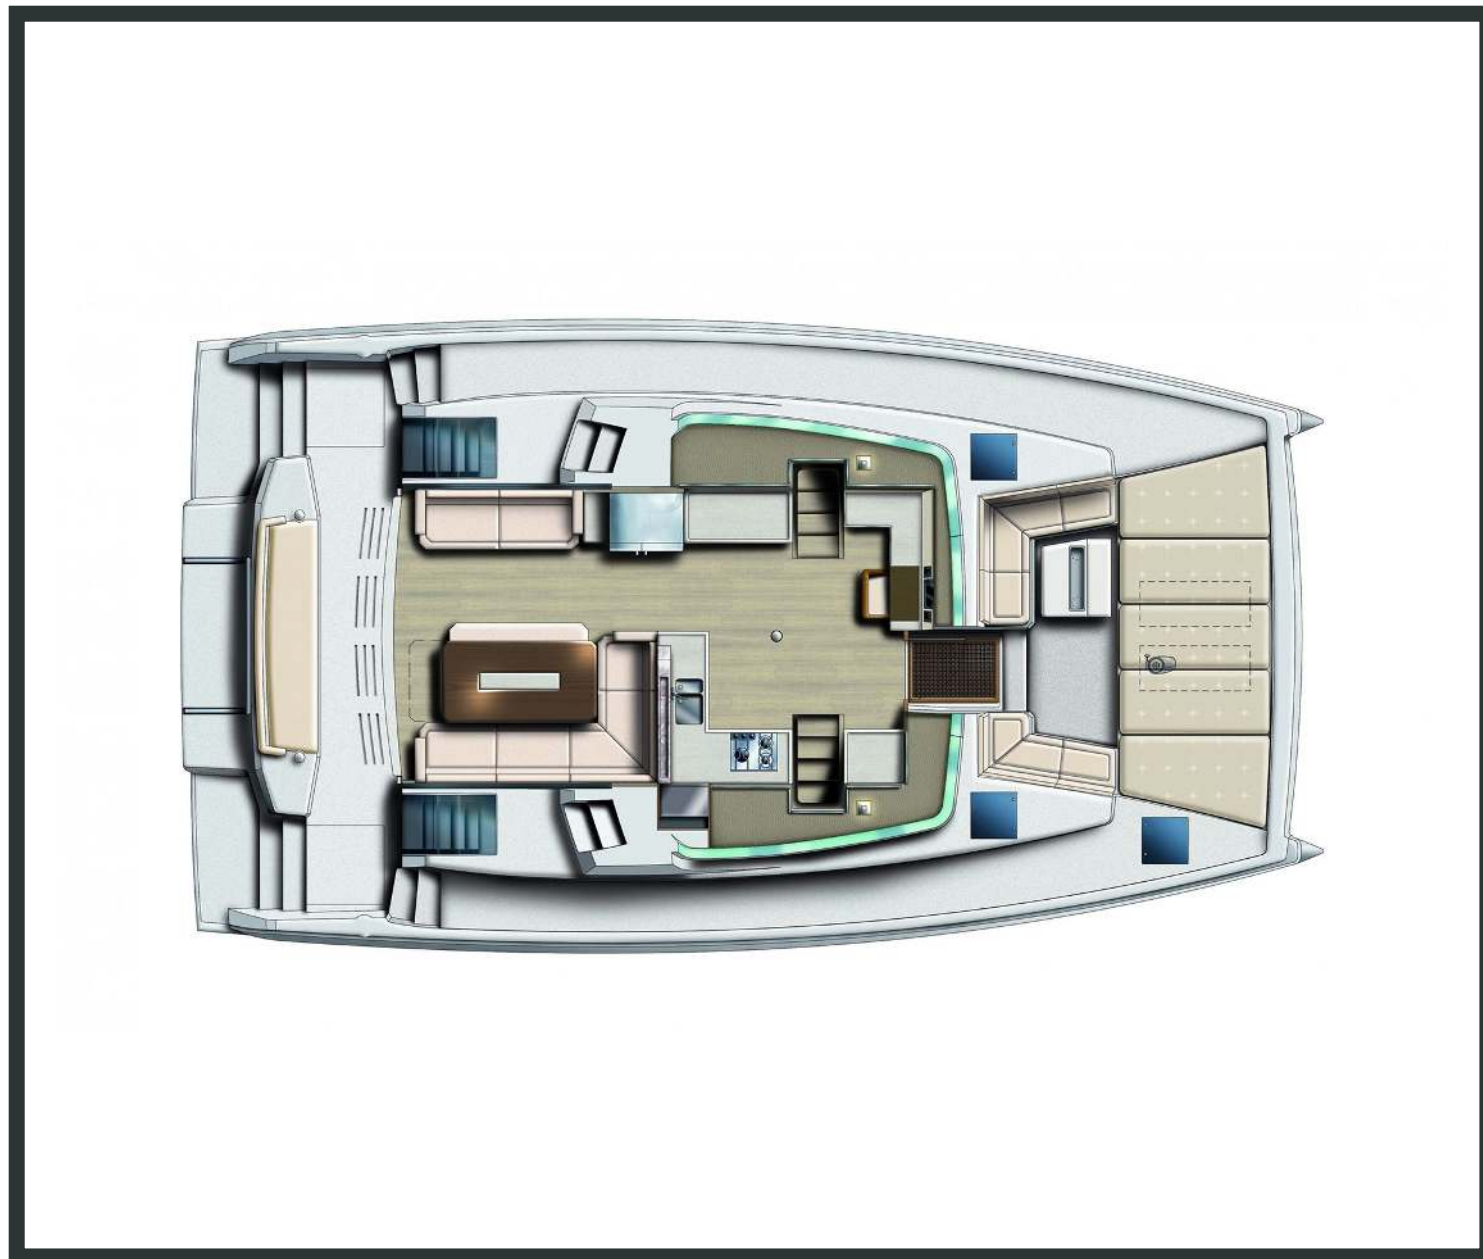

Bali 4.8
Laguana, Model 2020

Bali 4.8
Laguana, Model 2020

FULL INVENTORY / EQUIPMENT LIST

- Accommodation:** ✓ 2 Bunk Bed Cabins ✓ 4 Double Bed Cabins ✓ 6 Heads ✓ 6 Showers
- Bedding / Linen:** ✓ Blankets ✓ Hangers ✓ Linen & Bedding ✓ Pillows ✓ Pillow Cases ✓ Sheets
 ✓ Towels Bath ✓ Towels Face
- Comfort / Pleasure:** ✓ 12V Sockets ✓ 220V Sockets ✓ Air Condition ✓ Air Heating
 ✓ Cockpit Cushions ✓ Cockpit Speakers ✓ Deck Cushions ✓ Electric Toilets ✓ Fans in Cabins
 ✓ Fans in Saloon ✓ Fly Bridge ✓ Fly Bridge Cushions ✓ Fly Bridge Sunpads ✓ Generator
 ✓ Hot Water ✓ Music Player ✓ Saloon Speakers ✓ Snorkelling Sets ✓ Sockets 220V Cabins
 ✓ Sockets 220V Saloon ✓ Solar Panels ✓ Sunpads Bow ✓ USB Charging Ports
 ✓ Usb Charging Ports Cabins ✓ Usb Charging Ports Cockpit ✓ Usb Charging Ports Saloon
 ✓ Water Maker
- Deck:** ✓ Anchor ✓ Anchor Chain ✓ Anchor Windlass Control ✓ Anchor Windlass Handle
 ✓ Boat Hook ✓ Cockpit Shower ✓ Cockpit Table ✓ Deck Brush ✓ Diesel Canister ✓ Dinghy
 ✓ Dinghy Oars & Locks ✓ Dinghy Pump ✓ Dinghy Repair Kit ✓ Electric Anchor Windlass
 ✓ Electric Winches ✓ Engine Oil Spare ✓ Fenders ✓ Flag Halyards ✓ Fuel funnel ✓ Gas Bottles
 ✓ Hydraulic Gangway ✓ Mooring Ropes 15m ✓ Mooring Ropes 25m ✓ Mooring Ropes 50m
 ✓ Outboard Motor ✓ Outboard Motor Jerry Can ✓ Padlocks ✓ Plastic Bucket
 ✓ Rigid Bottom Dinghy ✓ Ropes Spare ✓ Spare Anchor ✓ Spare Anchor Chain 10m
 ✓ Stern Fenders ✓ Swimming Ladder ✓ Tanks Opener ✓ Water Hose & Adaptors ✓ Winch Handles
- Electricity:** ✓ Battery Charger ✓ Inverter ✓ Shore Power Cable ✓ Shore Power Cable & Adaptors
- Electronics:** ✓ Auto Pilot ✓ Depth Sounder ✓ GPS Plotter in Helm Station ✓ Radar ✓ Speed Log
 ✓ VHF ✓ Wind System