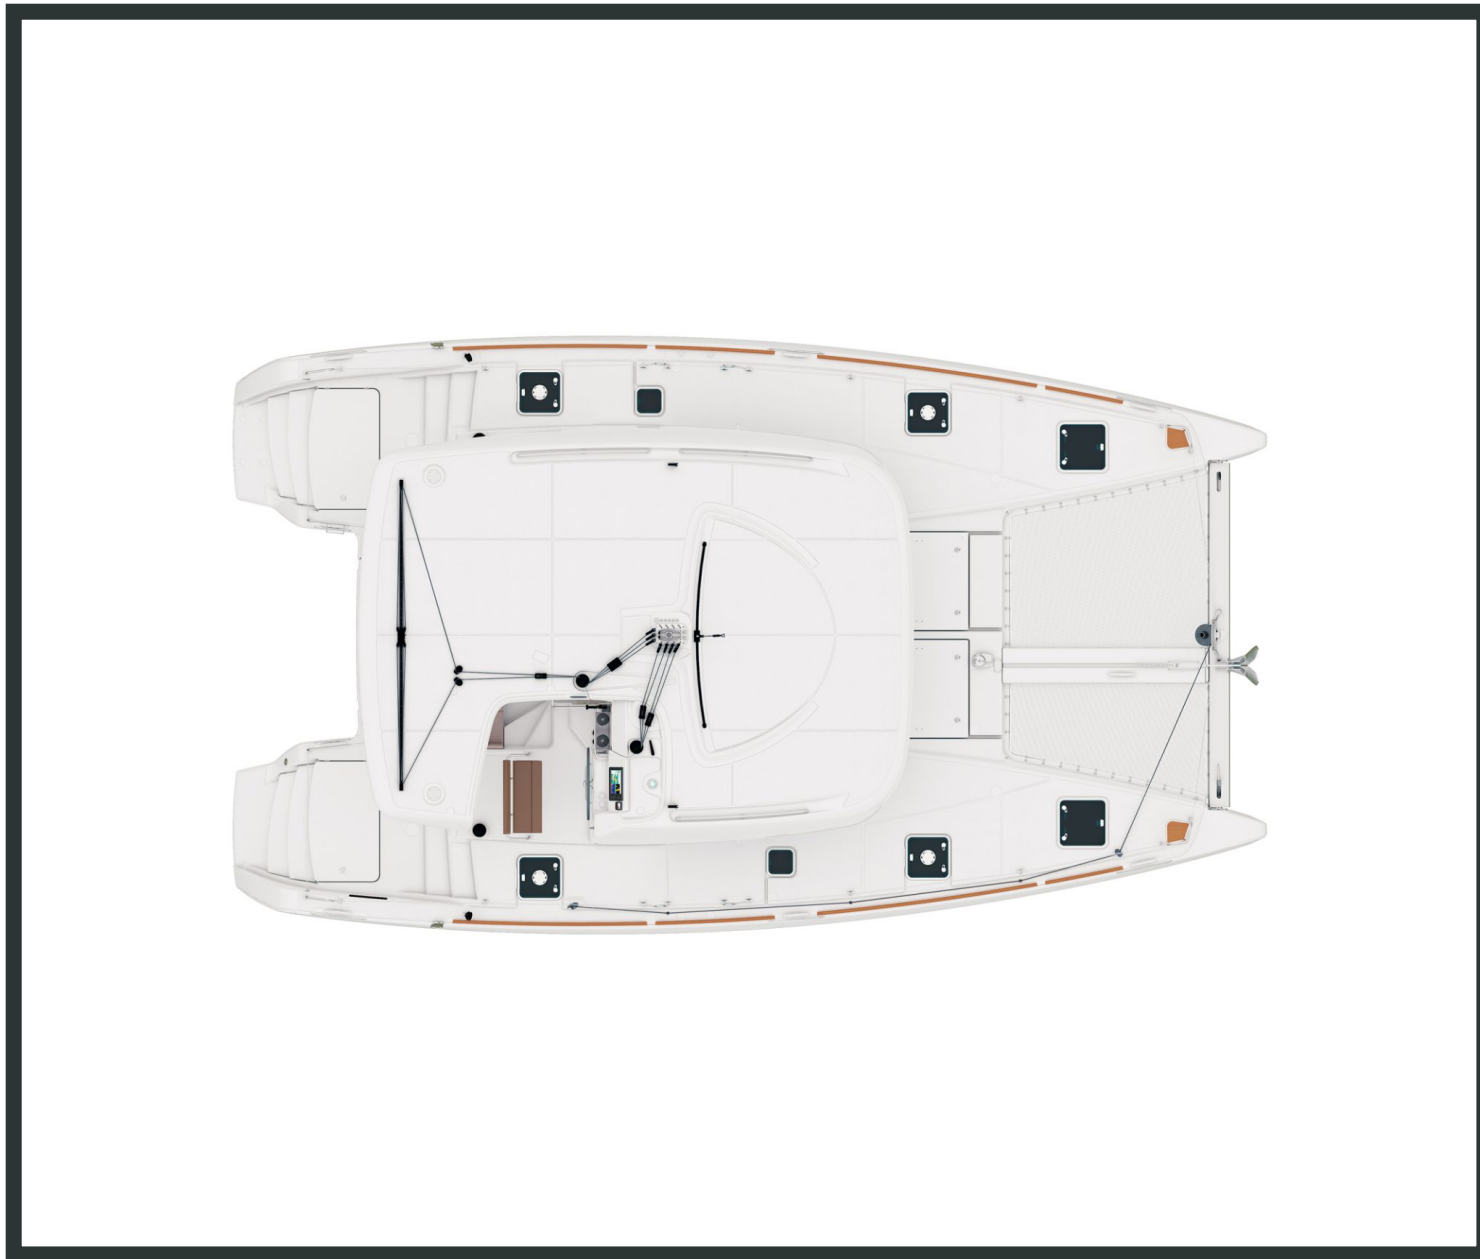

FULL INVENTORY / EQUIPMENT LIST

1. **Galley:** ✓ Bottle Can Opener ✓ Bowls ✓ Bread Knife ✓ Casserole ✓ Cheese Grater
   ✓ Clothes Pegs ✓ Coffee Cups ✓ Coffee Pot Filter Press ✓ Cutting Boards ✓ Drinking Glasses
   ✓ Dust Pan & Brush ✓ Forks ✓ Frying Pans ✓ Gas Stove with Burners & Grill ✓ Kettle ✓ Ladle
   ✓ Lemon Squeezer ✓ Main Dish Plates ✓ Meat Knives ✓ Oven Gloves ✓ Placemats for Pots
   ✓ Plates Small ✓ Plates Soup ✓ Pyrex Oven dish ✓ Refrigerator ✓ Salad Bowls ✓ Saucepans
   ✓ Serving Knives ✓ Serving Plates ✓ Serving Tray ✓ Small Plates ✓ Soup Spoons
   ✓ Spagetti Strainer ✓ Spatula ✓ Tapper Ware ✓ Tea Spoons ✓ Tea Strainer ✓ Tongs
   ✓ Vegetable Knives ✓ Vegetable Peeler ✓ Water Jug ✓ Whisk ✓ Wine Glasses ✓ Wooden Spoons
2. **Miscellaneous:** ✓ Holding Tank(s)
3. **Navigation:** ✓ BatteryOperatedNavLightsSet ✓ Binoculars ✓ Divider ✓ Greek Waters Pilot
   ✓ Hand Bearing Compass ✓ Light House Book ✓ Navigation Ruller ✓ Pencil Set
   ✓ Sea Charts Area Set
4. **Safety:** ✓ Black Plastic Balls ✓ Black Plastic Cone ✓ Bosun's Chair ✓ Distress Flares Box
   ✓ Distress Mirror ✓ Emergency Tiller ✓ EPIRB ✓ Fire Extinguishers ✓ First Aid Kit
   ✓ Floating Light ✓ Foghorn ✓ Horseshoe Lifebuoy ✓ Life Jackets, Adults ✓ Life Jackets, Child
   ✓ Liferaft ✓ Radar Reflector ✓ Safety Harnesses with Belts ✓ Set of Flags, C.N.Q. ✓ Wire Cutter
   ✓ Wooden Blanks Set
5. **Sails / Covers:** ✓ Bimini Top ✓ Full Batten Main Sail ✓ Furling Genoa ✓ Lazy Bag with Lazy Jacks
   ✓ Sprayhood ✓ Stern Tent
6. **Spares / Tools:** ✓ Boat Manuals ✓ Engine(s) Spares Box ✓ HoldingTanks ✓ Sail Repair Kit
   ✓ Scissors ✓ Tools Box ✓ Torch Light

NEED ASSISTANCE? GET HELP

CHARTER ENQUIRY

SPECIAL OFFERS