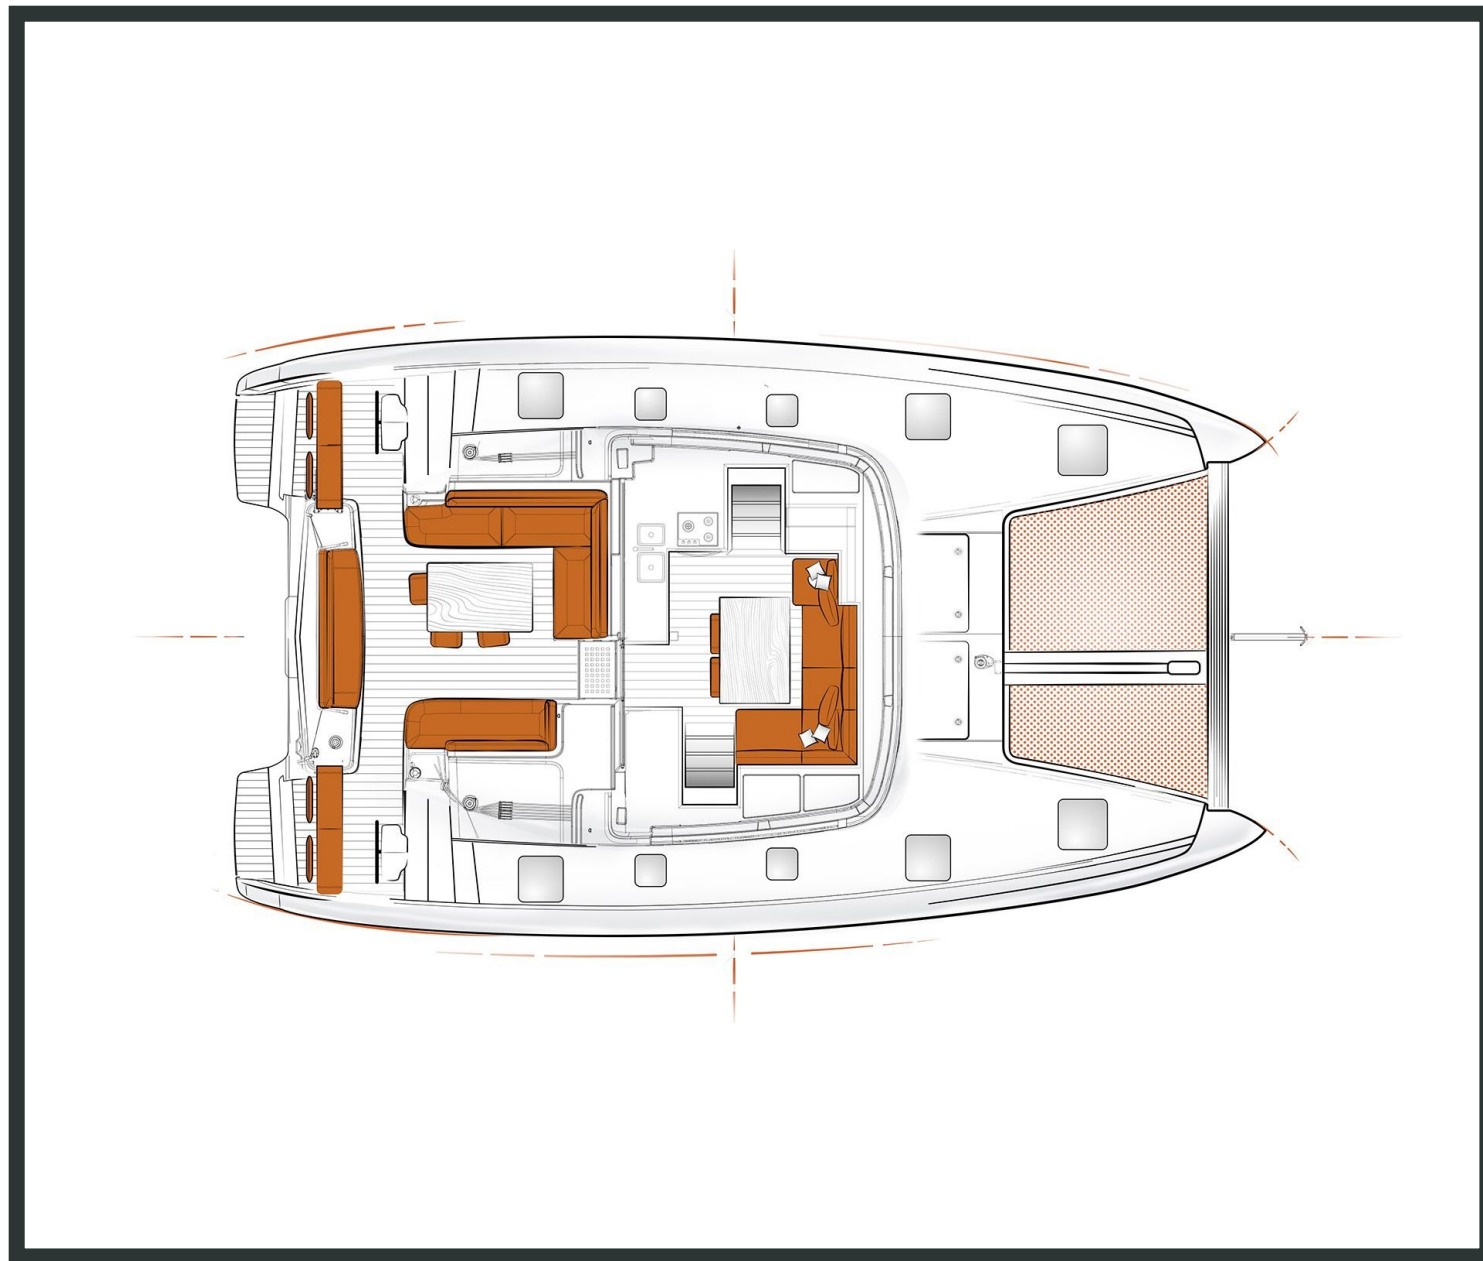

FULL INVENTORY / EQUIPMENT LIST

1. **Galley:** ✓ Bottle Can Opener ✓ Bowls ✓ Bread Knife ✓ Casserole ✓ Cheese Grater
   ✓ Clothes Pegs ✓ Coffee Cups ✓ Coffee Pot Filter Press ✓ Cutting Boards ✓ Drinking Glasses
   ✓ Dust Pan & Brush ✓ Forks ✓ Frying Pans ✓ Gas Stove with Burners & Grill ✓ Kettle ✓ Ladle
   ✓ Lemon Squeezer ✓ Main Dish Plates ✓ Meat Knives ✓ Oven Gloves ✓ Placemats for Pots
   ✓ Plates Small ✓ Plates Soup ✓ Pyrex Oven dish ✓ Refrigerator ✓ Salad Bowls ✓ Saucepans
   ✓ Serving Knives ✓ Serving Plates ✓ Serving Tray ✓ Small Plates ✓ Soup Spoons
   ✓ Spagetti Strainer ✓ Spatula ✓ Tapper Ware ✓ Tea Spoons ✓ Tea Strainer ✓ Tongs
   ✓ Vegetable Knives ✓ Vegetable Peeler ✓ Water Jug ✓ Whisk ✓ Wine Glasses ✓ Wooden Spoons
2. **Miscellaneous:** ✓ Holding Tank(s)
3. **Navigation:** ✓ BatteryOperatedNavLightsSet ✓ Binoculars ✓ Divider ✓ Greek Waters Pilot
   ✓ Hand Bearing Compass ✓ Light House Book ✓ Navigation Ruller ✓ Pencil Set
   ✓ Sea Charts Area Set
4. **Safety:** ✓ Black Plastic Balls ✓ Black Plastic Cone ✓ Bosun's Chair ✓ Distress Flares Box
   ✓ Distress Mirror ✓ Emergency Tiller ✓ EPIRB ✓ Fire Extinguishers ✓ First Aid Kit
   ✓ Floating Light ✓ Foghorn ✓ Horseshoe Lifebuoy ✓ Life Jackets, Adults ✓ Life Jackets, Child
   ✓ Liferaft ✓ Radar Reflector ✓ Safety Harnesses with Belts ✓ Set of Flags, C.N.Q. ✓ Wire Cutter
   ✓ Wooden Blanks Set
5. **Sails / Covers:** ✓ Bimini Top ✓ Full Batten Main Sail ✓ Lazy Bag with Lazy Jacks ✓ Self Tacking Jib
   ✓ Sprayhood
6. **Spares / Tools:** ✓ Boat Manuals ✓ Engine(s) Spares Box ✓ HoldingTanks ✓ Sail Repair Kit
   ✓ Scissors ✓ Tools Box ✓ Torch Light

NEED ASSISTANCE? GET HELP

CHARTER ENQUIRY

SPECIAL OFFERS

Excess **12**

Excessive, Model 2020