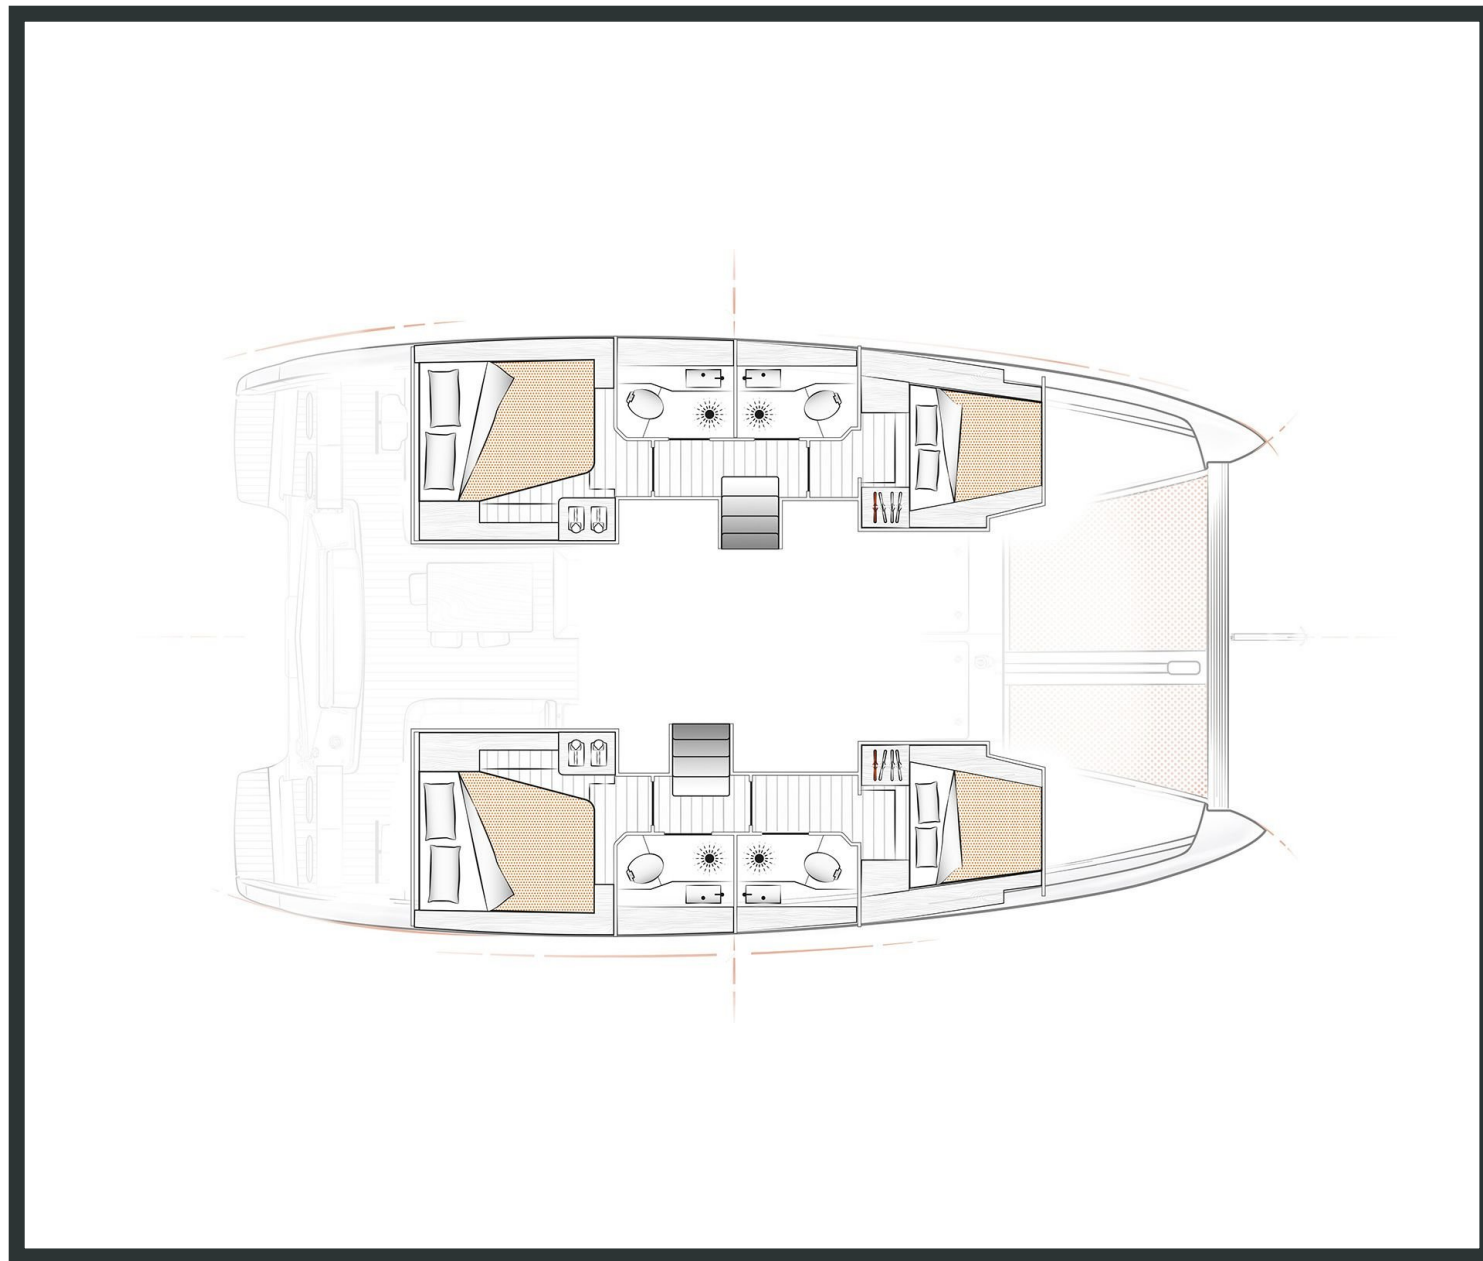

Excess **12**
Excessive, Model 2020

FULL INVENTORY / EQUIPMENT LIST

1. **Accommodation:** ✓ 1 Bow Cabin Head ✓ 2 Bow Single Bed Cabins ✓ 4 Double Bed Cabins
   ✓ 4 Heads ✓ 4 Showers ✓ Saloon Double Bed Convertible
2. **Bedding / Linen:** ✓ Blankets ✓ Hangers ✓ Linen & Bedding ✓ Pillows ✓ Pillow Cases ✓ Sheets
   ✓ Towels Bath ✓ Towels Face
3. **Comfort / Pleasure:** ✓ 220V Sockets ✓ Cockpit Cushions ✓ Cockpit Speakers ✓ Electric Toilets
   ✓ Fans in Cabins ✓ Fans in Saloon ✓ Hot Water ✓ Music Player ✓ Saloon Speakers
   ✓ Snorkelling Sets ✓ Sockets 220V Cabins ✓ Sockets 220V Saloon ✓ Solar Panels
   ✓ USB Charging Ports
4. **Deck:** ✓ Anchor ✓ Anchor Chain ✓ Anchor Windlass Control ✓ Anchor Windlass Handle
   ✓ Boat Hook ✓ Cockpit Shower ✓ Cockpit Table ✓ Deck Brush ✓ Diesel Canister ✓ Dinghy
   ✓ Dinghy Oars & Locks ✓ Dinghy Pump ✓ Dinghy Repair Kit ✓ Electric Anchor Windlass
   ✓ Electric Winches ✓ Engine Oil Spare ✓ Fenders ✓ Flag Halyards ✓ Fuel funnel ✓ Gangway Inox
   ✓ Gas Bottles ✓ Mooring Ropes 15m ✓ Mooring Ropes 25m ✓ Mooring Ropes 50m
   ✓ Outboard Motor ✓ Outboard Motor Jerry Can ✓ Padlocks ✓ Plastic Bucket
   ✓ Rigid Bottom Dinghy ✓ Ropes Spare ✓ Spare Anchor ✓ Spare Anchor Chain 10m
   ✓ Swimming Ladder ✓ Tanks Opener ✓ Water Hose & Adaptors ✓ Winch Handles
5. **Electricity:** ✓ Battery Charger ✓ Inverter ✓ Shore Power Cable ✓ Shore Power Cable & Adaptors
6. **Electronics:** ✓ Auto Pilot ✓ Depth Sounder ✓ GPS Plotter in Helm Station ✓ Speed Log ✓ VHF
   ✓ Wind System