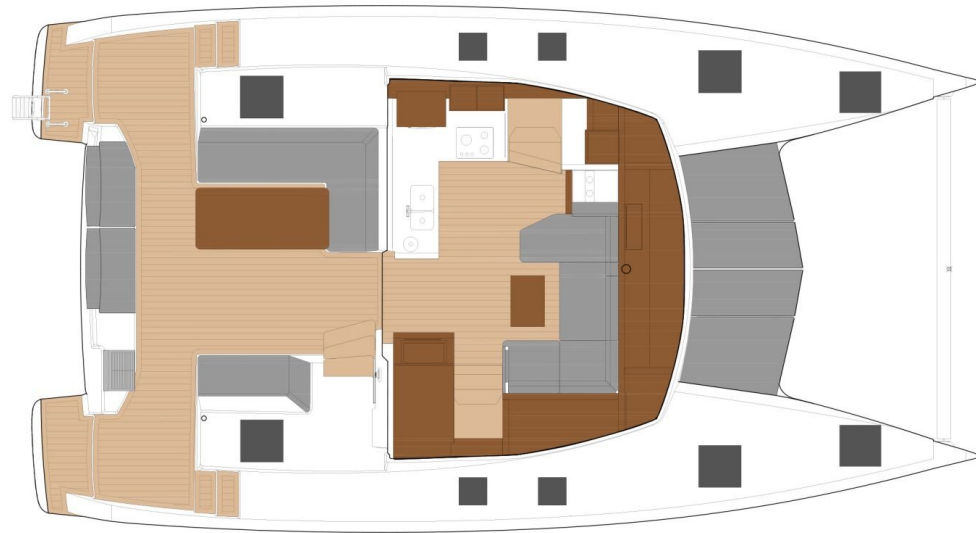

FULL INVENTORY / EQUIPMENT LIST

1. **Electronics:** ✓ Auto Pilot ✓ Depth Sounder ✓ GPS Plotter ✓ Speed Log ✓ VHF ✓ Wind System
2. **Galley:** ✓ Bottle Can Opener ✓ Bowls ✓ Bread Knife ✓ Casserole ✓ Cheese Grater
   ✓ Clothes Pegs ✓ Coffee Cups ✓ Coffee Pot Filter Press ✓ Cutting Boards ✓ Drinking Glasses
   ✓ Dust Pan & Brush ✓ Forks ✓ Frying Pans ✓ Gas Stove with Burners & Grill ✓ Kettle ✓ Ladle
   ✓ Lemon Squeezer ✓ Main Dish Plates ✓ Meat Knives ✓ Oven Gloves ✓ Placemats for Pots
   ✓ Plates Small ✓ Plates Soup ✓ Pyrex Oven dish ✓ Refrigerator ✓ Salad Bowls ✓ Saucepans
   ✓ Serving Knives ✓ Serving Plates ✓ Serving Tray ✓ Small Plates ✓ Soup Spoons
   ✓ Spagetti Strainer ✓ Spatula ✓ Tapper Ware ✓ Tea Spoons ✓ Tea Strainer ✓ Tongs
   ✓ Vegetable Knives ✓ Vegetable Peeler ✓ Water Jug ✓ Whisk ✓ Wine Glasses ✓ Wooden Spoons
3. **Navigation:** ✓ AdriaticPilotBook ✓ BatteryOperatedNavLightsSet ✓ Binoculars ✓ Divider
   ✓ Hand Bearing Compass ✓ Light House Book ✓ Navigation Ruller ✓ Pencil Set
   ✓ Sea Charts Area Set
4. **Safety:** ✓ Black Plastic Balls ✓ Black Plastic Cone ✓ Bosun's Chair ✓ Distress Flares Box
   ✓ Distress Mirror ✓ Emergency Tiller ✓ Fire Extinguishers ✓ First Aid Kit ✓ Floating Light
   ✓ Foghorn ✓ Horseshoe Lifebuoy ✓ Life Jackets, Adults ✓ Life Jackets, Child ✓ Liferaft
   ✓ Radar Reflector ✓ Safety Harnesses with Belts ✓ Set of Flags, C.N.Q. ✓ Wire Cutter
   ✓ Wooden Blanks Set
5. **Spares / Tools:** ✓ Boat Manuals ✓ Engine(s) Spares Box ✓ HoldingTanks ✓ Sail Repair Kit
   ✓ Scissors ✓ Tools Box ✓ Torch Light

NEED ASSISTANCE? GET HELP

CHARTER ENQUIRY

SPECIAL OFFERS