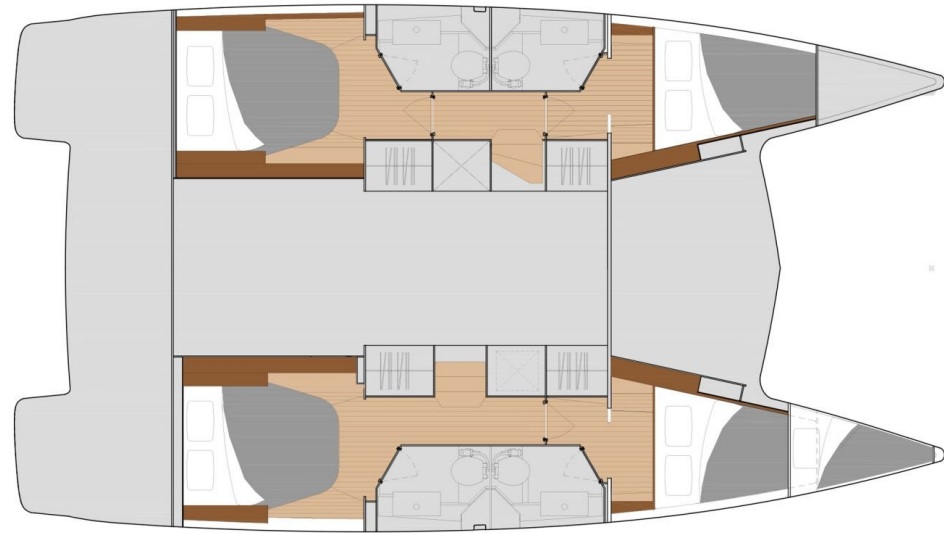

## Isla 40

First Step, Model 2024

Isla **40 / First Step**, Model 2024  
**11** guests / **4 +1** cabins / **4** wc

---

Proud successor of the Lucia 40, this new 12-meter sailing catamaran perfectly embodies the spirit and innovative design of Fountaine Pajot.

---

---

From charter bases at: **SKRADIN**  
 Available as: **BAREBOAT / SKIPPED**

---

**SPECIFICATIONS:**

LOA (m)	<b>11.93</b>	Fuel capacity (lt)	<b>300.0</b>
Beam (m)	<b>6.63</b>	Main sail type	<b>Full Batten</b>
Draft (m)	<b>1.21</b>	Genoa type	<b>Furling</b>
Cabins	<b>5</b>	Main sail area (sq.m.)	<b>59</b>
Berths	<b>11</b>	Genoa sail area (sq.m.)	<b>36</b>
Heads	<b>4</b>		

---

Isla **40**  
First Step, Model 2024

Isla **40**  
First Step, Model 2024

## FULL INVENTORY / EQUIPMENT LIST

**Accommodation:** ✓ 1 Bow Single Bed Cabin ✓ 4 Double Bed Cabins ✓ 4 Heads ✓ 4 Showers  
 ✓ Saloon Double Bed Convertible

**Bedding / Linen:** ✓ Blankets ✓ Hangers ✓ Linen & Bedding ✓ Pillows ✓ Pillow Cases ✓ Sheets  
 ✓ Towels Bath ✓ Towels Face