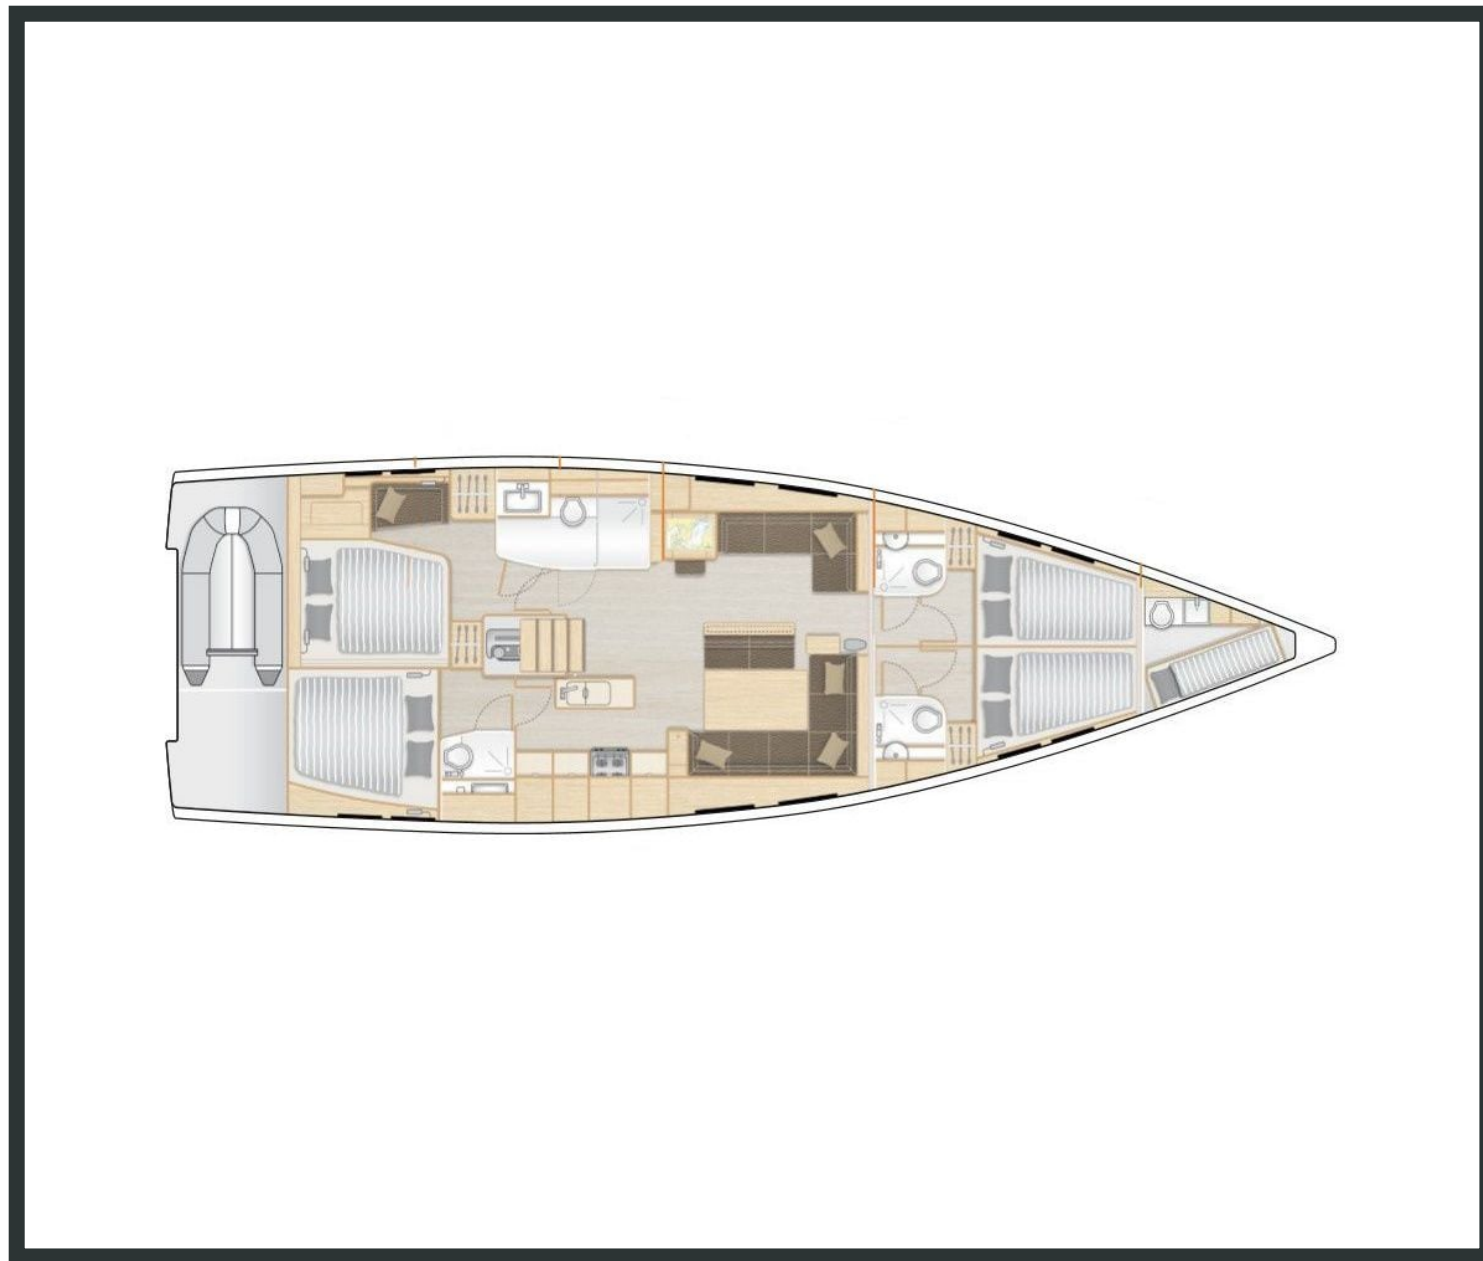

Hanse **548**

Joy, Model 2018

Hanse **548 / Joy**, Model 2018
10 guests / 4 +1 cabins / 4 +1 wc

A nominee for the European Yacht of the Year in the Family Cruiser category, the Hanse 548 is an excellent choice combining top quality, easy handling, interior comfort, and sun deck space galore!

LOA (m) **16.22**
 Beam (m) **5.05**
 Draft (m) **2.25**
 Cabins **5**
 Berths **10**
 Heads **5**
 Engines (hp) **110**
 Fuel capacity (lt) **520.0**

Main sail type **Furling**
 Genoa type **Self tacking jib**
 Main sail area (sq.m.) **71**
 Genoa sail area (sq.m.) **57.5**
 Cruising speed (knots) **8**
 Max speed (knots) **0.0**
 Main engines consumption (lt/h) **8**

Hanse **548**
Joy, Model 2018

Hanse **548**
Joy, Model 2018

FULL INVENTORY / EQUIPMENT LIST

Accommodation: ✓ 1 Bow Cabin Head ✓ 1 Bow Single Bed Cabin ✓ 4 Double Bed Cabins ✓ 4 Heads
✓ 4 Showers

Bedding / Linen: ✓ Blankets ✓ Hangers ✓ Linen & Bedding ✓ Pillows ✓ Pillow Cases ✓ Sheets
✓ Towels Bath ✓ Towels Face