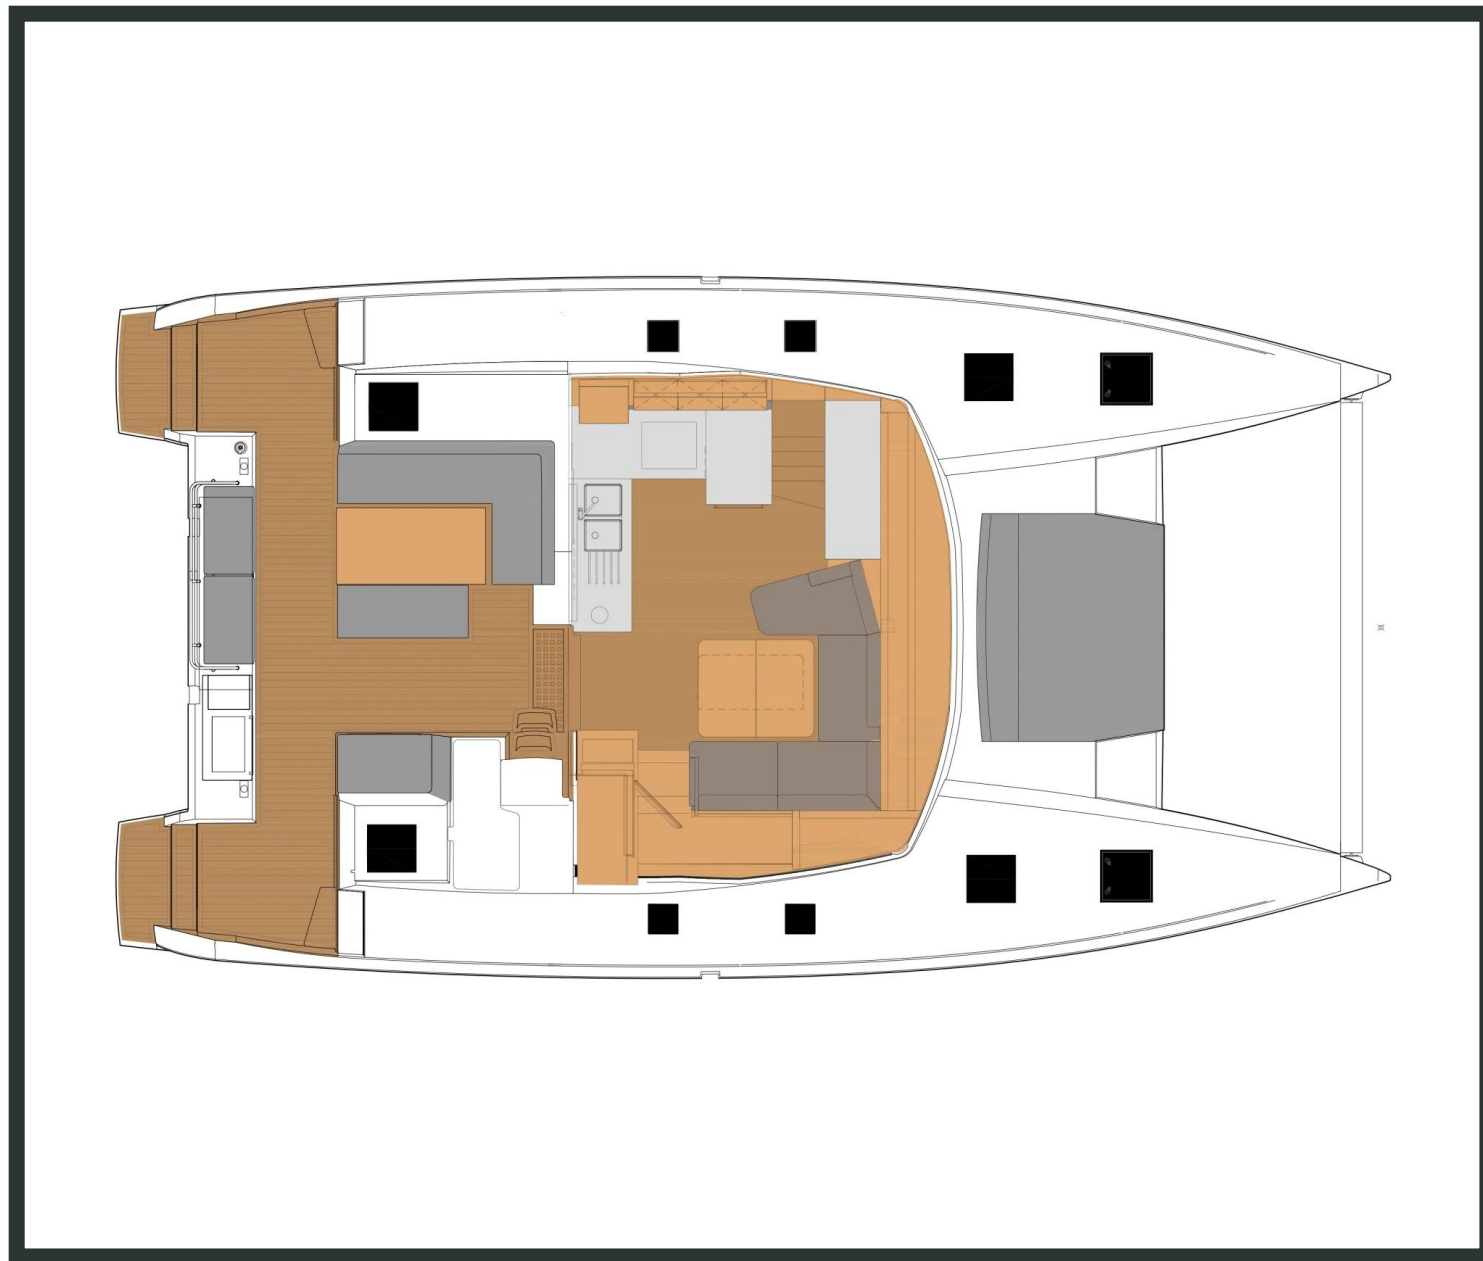

FULL INVENTORY / EQUIPMENT LIST

1. **Electronics:** ✓ Auto Pilot ✓ Depth Sounder ✓ GPS Plotter ✓ Speed Log ✓ VHF ✓ Wind System
2. **Galley:** ✓ Bottle Can Opener ✓ Bowls ✓ Bread Knife ✓ Casserole ✓ Cheese Grater
   ✓ Clothes Pegs ✓ Coffee Cups ✓ Coffee Pot Filter Press ✓ Cutting Boards ✓ Drinking Glasses
   ✓ Dust Pan & Brush ✓ Forks ✓ Frying Pans ✓ Gas Stove with Burners & Grill ✓ Kettle ✓ Ladle
   ✓ Lemon Squeezer ✓ Main Dish Plates ✓ Meat Knives ✓ Microwave ✓ Oven Gloves
   ✓ Placemats for Pots ✓ Plates Small ✓ Plates Soup ✓ Pyrex Oven dish ✓ Refrigerator
   ✓ Salad Bowls ✓ Saucepans ✓ Serving Knives ✓ Serving Plates ✓ Serving Tray ✓ Small Plates
   ✓ Soup Spoons ✓ Spagetti Strainer ✓ Spatula ✓ Tapper Ware ✓ Tea Spoons ✓ Tea Strainer
   ✓ Tongs ✓ Vegetable Knives ✓ Vegetable Peeler ✓ Water Jug ✓ Whisk ✓ Wine Glasses
   ✓ Wooden Spoons
3. **Navigation:** ✓ BatteryOperatedNavLightsSet ✓ Binoculars ✓ Divider ✓ Hand Bearing Compass
   ✓ Light House Book ✓ Navigation Ruller ✓ Pencil Set ✓ Sea Charts Area Set
4. **Safety:** ✓ Black Plastic Balls ✓ Black Plastic Cone ✓ Bosun's Chair ✓ Distress Flares Box
   ✓ Distress Mirror ✓ Emergency Tiller ✓ EPIRB ✓ Fire Extinguishers ✓ First Aid Kit
   ✓ Floating Light ✓ Foghorn ✓ Horseshoe Lifebuoy ✓ Life Jackets, Adults ✓ Life Jackets, Child
   ✓ Liferaft ✓ Radar Reflector ✓ Safety Harnesses with Belts ✓ Set of Flags, C.N.Q. ✓ Wire Cutter
   ✓ Wooden Blanks Set
5. **Spares / Tools:** ✓ Boat Manuals ✓ Engine(s) Spares Box ✓ HoldingTanks ✓ Sail Repair Kit
   ✓ Scissors ✓ Tools Box ✓ Torch Light

NEED ASSISTANCE? GET HELP

CHARTER ENQUIRY

SPECIAL OFFERS