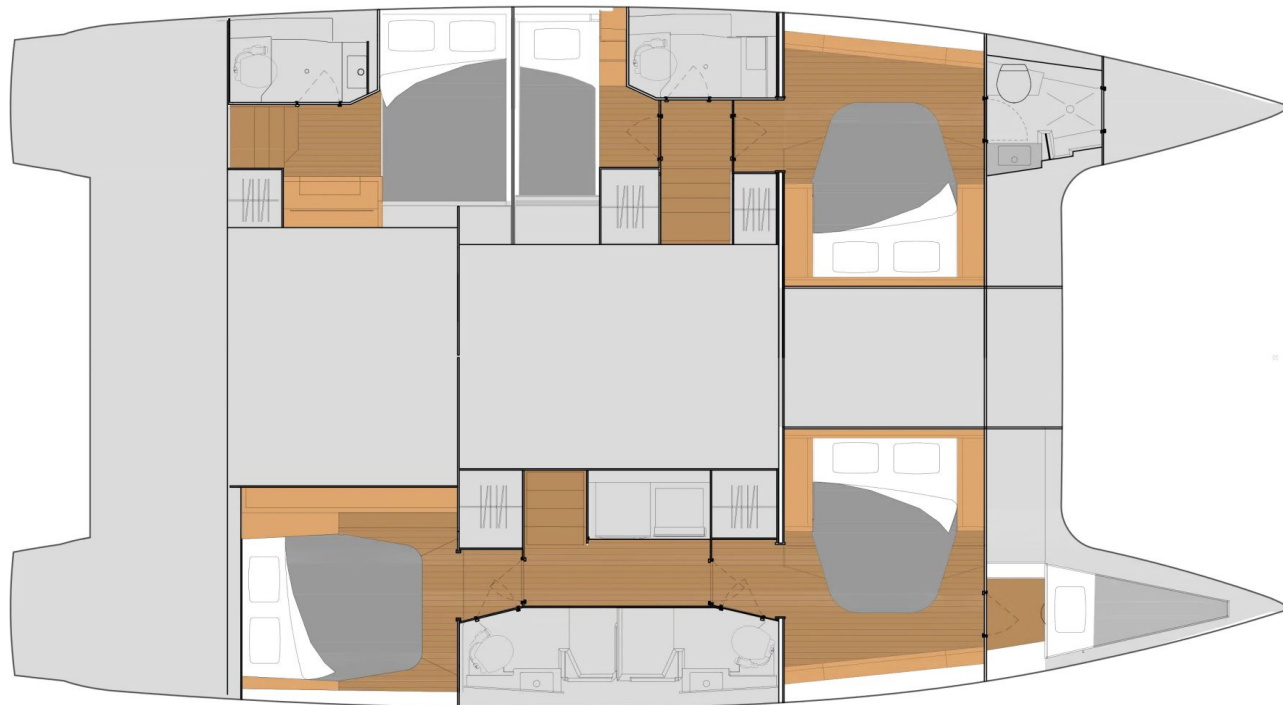

FULL INVENTORY / EQUIPMENT LIST

Accommodation: ✓ 1 Bow Cabin Head ✓ 1 Bow Single Bed Cabin ✓ 1 Bunk Bed Cabin

✓ 4 Double Bed Cabins ✓ 5 Heads ✓ 5 Showers ✓ Saloon Double Bed Convertible

Bedding / Linen: ✓ Blankets ✓ Hangers ✓ Linen & Bedding ✓ Pillows ✓ Pillow Cases ✓ Sheets
✓ Towels Bath ✓ Towels Face

Comfort / Pleasure: ✓ DishWasher ✓ 220V Sockets ✓ Air Condition

✓ Gas Grill – Onboard Barbeque ✓ Cockpit Cushions ✓ Cockpit Fridge ✓ Cockpit Speakers

✓ Electric Toilets ✓ Entertainment Audio System ✓ Fans in Cabins ✓ Fans in Saloon ✓ Generator

✓ Hot Water ✓ Saloon Speakers ✓ Snorkelling Sets ✓ Sockets 220V Cabins ✓ Sockets 220V Saloon

✓ Solar Panels ✓ USB Charging Ports ✓ Washing Machine ✓ Water Maker

Deck: ✓ Anchor ✓ Anchor Chain ✓ Anchor Windlass Control ✓ Anchor Windlass Handle

✓ Boat Hook ✓ Cockpit Shower ✓ Cockpit Table ✓ Deck Brush ✓ Diesel Canister

✓ Dinghy Oars & Locks ✓ Dinghy Pump ✓ Dinghy Repair Kit ✓ Dinghy Seat

✓ Electric Anchor Windlass ✓ Electric Winches ✓ Engine Oil Spare ✓ Fenders ✓ Flag Halyards

✓ Fuel funnel ✓ Gangway Wooden ✓ Gas Bottles ✓ Mooring Ropes 25m ✓ Mooring Ropes 50m

✓ Outboard Motor ✓ Outboard Motor Jerry Can ✓ Padlocks ✓ Plastic Bucket

✓ Rigid Bottom Dinghy ✓ Ropes Spare ✓ Spare Anchor ✓ Spare Anchor Chain 10m

✓ Swimming Ladder ✓ Tanks Opener ✓ Water Hose & Adaptors ✓ Winch Handles

Electricity: ✓ Battery Charger ✓ Inverter ✓ Shore Power Cable ✓ Shore Power Cable & Adaptors