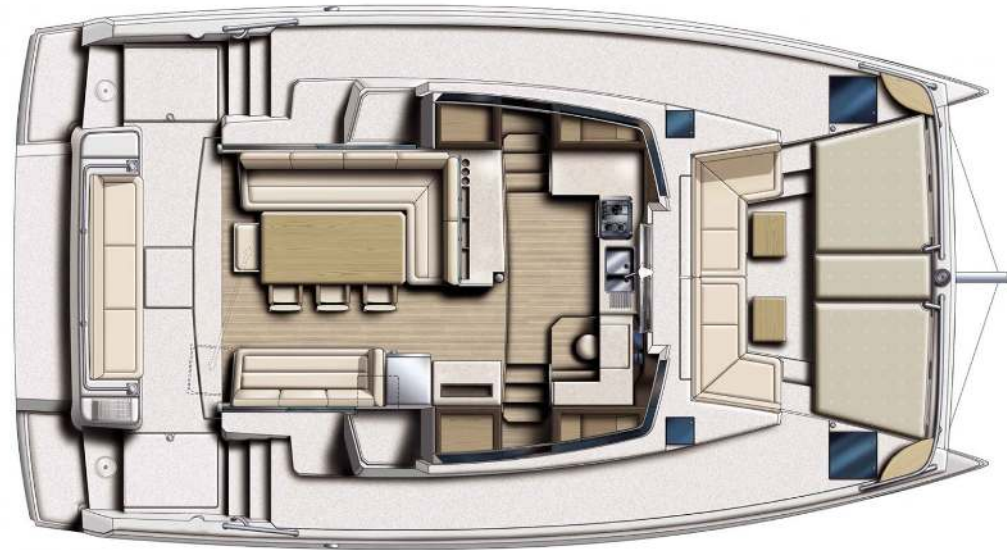

FULL INVENTORY / EQUIPMENT LIST

1. **Galley:** ✓ Bottle Can Opener ✓ Bowls ✓ Bread Knife ✓ Casserole ✓ Cheese Grater
   ✓ Clothes Pegs ✓ Coffee Cups ✓ Coffee Pot Filter Press ✓ Cutting Boards ✓ Drinking Glasses
   ✓ Dust Pan & Brush ✓ Forks ✓ Frying Pans ✓ Gas Stove with Burners & Grill ✓ Kettle ✓ Ladle
   ✓ Lemon Squeezer ✓ Main Dish Plates ✓ Meat Knives ✓ Oven Gloves ✓ Placemats for Pots
   ✓ Plates Small ✓ Plates Soup ✓ Pyrex Oven dish ✓ Refrigerator ✓ Salad Bowls ✓ Saucepans
   ✓ Serving Knives ✓ Serving Plates ✓ Serving Tray ✓ Small Plates ✓ Soup Spoons
   ✓ Spagetti Strainer ✓ Spatula ✓ Tapper Ware ✓ Tea Spoons ✓ Tea Strainer ✓ Tongs
   ✓ Vegetable Knives ✓ Vegetable Peeler ✓ Water Jug ✓ Whisk ✓ Wine Glasses ✓ Wooden Spoons
2. **Miscellaneous:** ✓ Water Tank(s)
3. **Navigation:** ✓ BatteryOperatedNavLightsSet ✓ Binoculars ✓ Divider ✓ Greek Waters Pilot
   ✓ Hand Bearing Compass ✓ Light House Book ✓ Navigation Ruller ✓ Pencil Set
   ✓ Sea Charts Area Set
4. **Safety:** ✓ Black Plastic Balls ✓ Black Plastic Cone ✓ Bosun's Chair ✓ Distress Flares Box
   ✓ Distress Mirror ✓ Emergency Tiller ✓ EPIRB ✓ Fire Extinguishers ✓ First Aid Kit
   ✓ Floating Light ✓ Foghorn ✓ Horseshoe Lifebuoy ✓ Life Jackets, Adults ✓ Life Jackets, Child
   ✓ Liferaft ✓ Radar Reflector ✓ Safety Harnesses with Belts ✓ Set of Flags, C.N.Q. ✓ Wire Cutter
   ✓ Wooden Blanks Set
5. **Sails / Covers:** ✓ Bimini Top ✓ Full Batten Main Sail ✓ Lazy Bag with Lazy Jacks ✓ Self Tacking Jib
   ✓ Sprayhood ✓ Stern Tent
6. **Spares / Tools:** ✓ Boat Manuals ✓ Engine(s) Spares Box ✓ HoldingTanks ✓ Propeller Spare Set
   ✓ Sail Repair Kit ✓ Scissors ✓ Tools Box ✓ Torch Light

NEED ASSISTANCE? GET HELP

CHARTER ENQUIRY

SPECIAL OFFERS