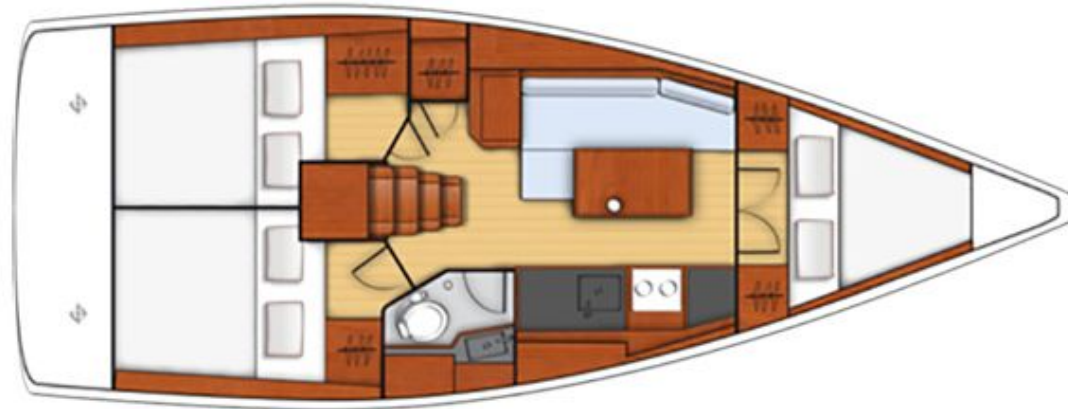

Oceanis **35**
Hobbit, Model 2015

FULL INVENTORY / EQUIPMENT LIST

1. **Accommodation:** ✓ 1 Head ✓ 1 Shower ✓ 3 Double Bed Cabins ✓ Saloon Double Bed Convertible
2. **Bedding / Linen:** ✓ Blankets ✓ Hangers ✓ Linen & Bedding ✓ Pillows ✓ Pillow Cases ✓ Sheets
   ✓ Towels Bath ✓ Towels Face
3. **Comfort / Pleasure:** ✓ 220V Sockets ✓ Cockpit Cushions ✓ Cockpit Speakers ✓ Electric Toilets
   ✓ Fans in Cabins ✓ Fans in Saloon ✓ Hot Water ✓ Music Player ✓ Saloon Speakers
   ✓ Snorkelling Sets ✓ Sockets 220V Cabins ✓ Sockets 220V Saloon ✓ Solar Panels
   ✓ USB Charging Ports
4. **Deck:** ✓ Anchor ✓ Anchor Chain ✓ Anchor Windlass Control ✓ Anchor Windlass Handle
   ✓ Boat Hook ✓ Cockpit Shower ✓ Cockpit Table ✓ Deck Brush ✓ Diesel Canister ✓ Dinghy
   ✓ Dinghy Oars & Locks ✓ Dinghy Pump ✓ Dinghy Repair Kit ✓ Electric Anchor Windlass
   ✓ Engine Oil Spare ✓ Fenders ✓ Flag Halyards ✓ Fuel funnel ✓ Gangway Wooden ✓ Gas Bottles
   ✓ Mooring Ropes 25m ✓ Mooring Ropes 50m ✓ Outboard Motor ✓ Outboard Motor Jerry Can
   ✓ Padlocks ✓ Plastic Bucket ✓ Ropes Spare ✓ Spare Anchor ✓ Spare Anchor Chain 10m
   ✓ Swimming Ladder ✓ Swimming Platform ✓ Tanks Opener ✓ Teak Cockpit Floor
   ✓ Water Hose & Adaptors ✓ Winch Handles
5. **Electricity:** ✓ Battery Charger ✓ Shore Power Cable ✓ Shore Power Cable & Adaptors
6. **Electronics:** ✓ Auto Pilot ✓ Depth Sounder ✓ GPS Plotter in Helm Station ✓ Speed Log ✓ VHF
   ✓ Wind System
7. **Galley:** ✓ Bottle Can Opener ✓ Bowls ✓ Bread Knife ✓ Casserole ✓ Cheese Grater
   ✓ Clothes Pegs ✓ Coffee Cups ✓ Coffee Pot Filter Press ✓ Cutting Boards ✓ Drinking Glasses
   ✓ Dust Pan & Brush ✓ Forks ✓ Frying Pans ✓ Gas Stove with Burners & Grill ✓ Kettle ✓ Ladle
   ✓ Lemon Squeezer ✓ Main Dish Plates ✓ Meat Knives ✓ Oven Gloves ✓ Placemats for Pots
   ✓ Plates Small ✓ Plates Soup ✓ Pyrex Oven dish ✓ Refrigerator ✓ Salad Bowls ✓ Saucepans
   ✓ Serving Knives ✓ Serving Plates ✓ Serving Tray ✓ Small Plates ✓ Soup Spoons
   ✓ Spaghetti Strainer ✓ Spatula ✓ Tapper Ware ✓ Tea Spoons ✓ Tea Strainer ✓ Tongs
   ✓ Vegetable Knives ✓ Vegetable Peeler ✓ Water Jug ✓ Whisk ✓ Wine Glasses ✓ Wooden Spoons
8. **Miscellaneous:** ✓ Folding Propeller
9. **Navigation:** ✓ BatteryOperatedNavLightsSet ✓ Binoculars ✓ Divider ✓ Greek Waters Pilot
   ✓ Hand Bearing Compass ✓ Light House Book ✓ Navigation Ruller ✓ Pencil Set
   ✓ Sea Charts Area Set
10. **Safety:** ✓ Black Plastic Balls ✓ Black Plastic Cone ✓ Bosun's Chair ✓ Distress Flares Box
    ✓ Distress Mirror ✓ Emergency Tiller ✓ EPIRB ✓ Fire Extinguishers ✓ First Aid Kit
    ✓ Floating Light ✓ Foghorn ✓ Horseshoe Lifebuoy ✓ Life Jackets, Adults ✓ Life Jackets, Child
    ✓ Liferaft ✓ Radar Reflector ✓ Safety Harnesses with Belts ✓ Set of Flags, C.N.Q. ✓ Wire Cutter
    ✓ Wooden Blanks Set
11. **Sails / Covers:** ✓ Batten Main Sail ✓ Bimini Top ✓ Furling Genoa ✓ Lazy Bag with Lazy Jacks
    ✓ Sprayhood
12. **Spares / Tools:** ✓ Boat Manuals ✓ Engine(s) Spares Box ✓ HoldingTanks ✓ Sail Repair Kit
    ✓ Scissors ✓ Tools Box ✓ Torch Light

NEED ASSISTANCE? GET HELP

CHARTER ENQUIRY

SPECIAL OFFERS