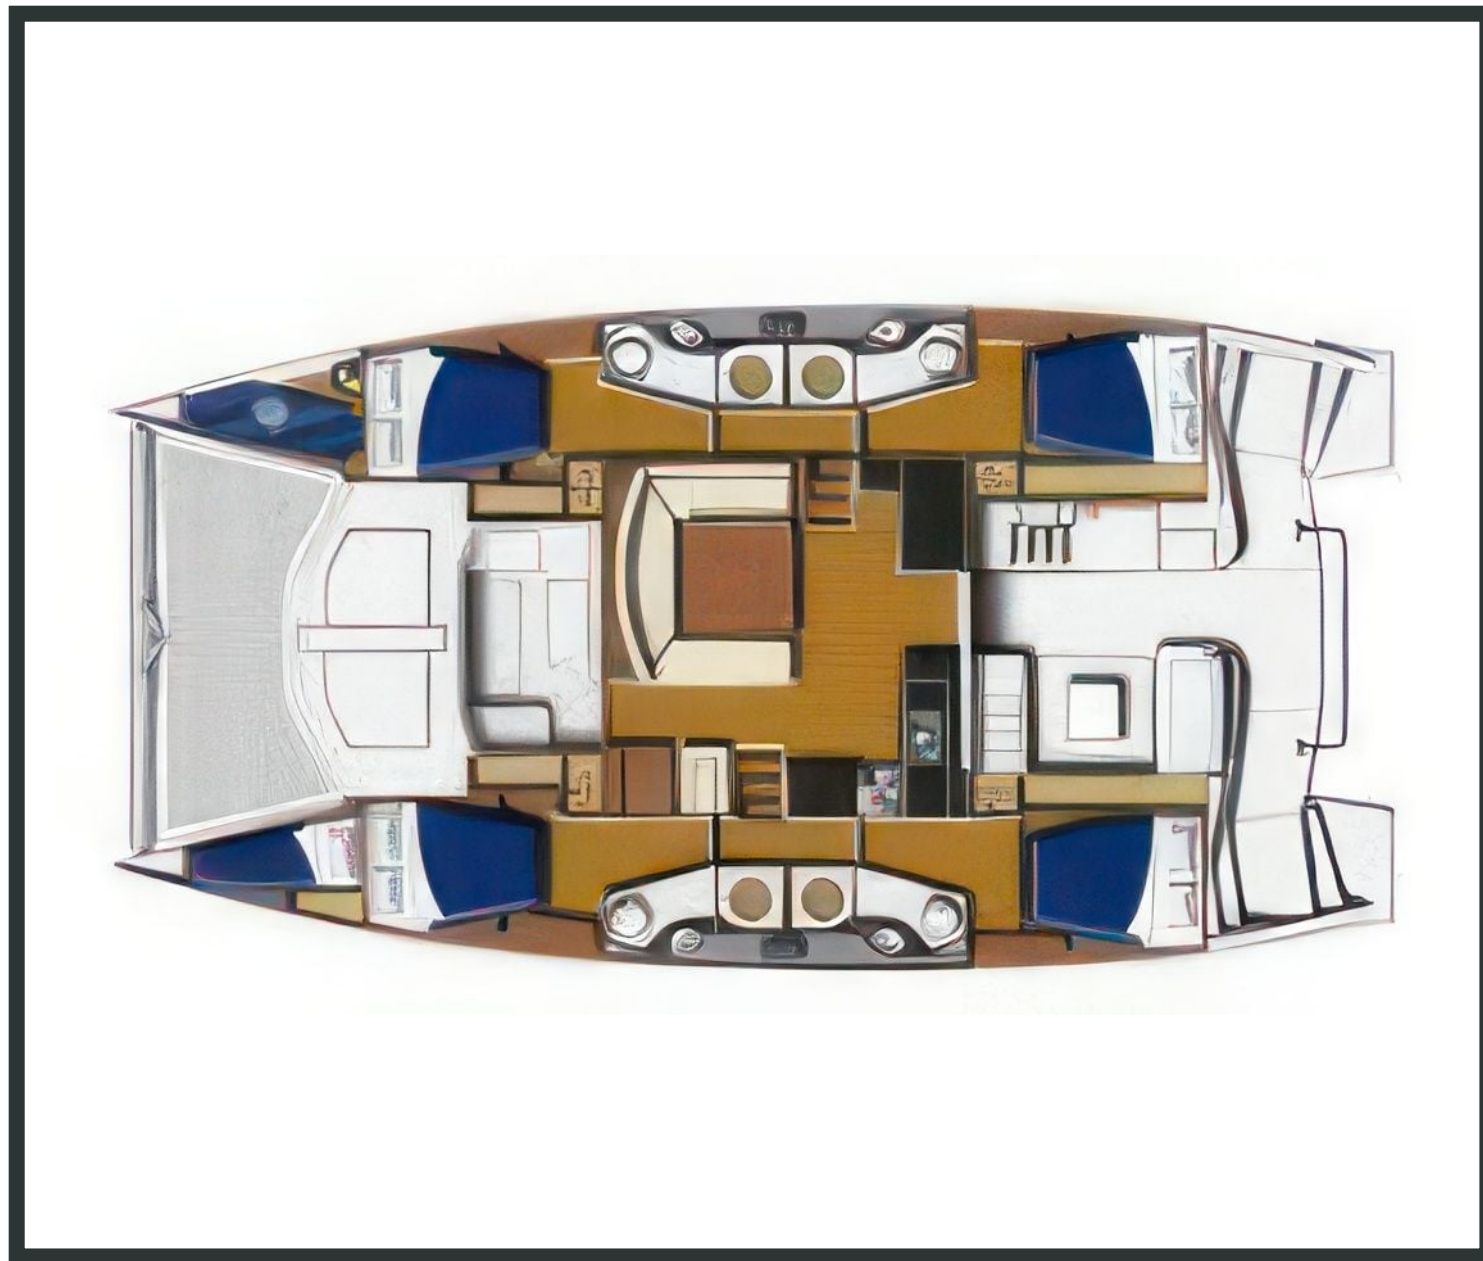

Leopard **48**

Satisfaction, Model 2018

Leopard **48 / Satisfaction**, Model 2018
12 guests / 4 +1 cabins / 4 +1 wc

Leopard Catamarans are known the world over for extraordinary craftsmanship and optimal performance. Both sailboat and power catamaran lines are built with flexibility for the modern seafarer and offer a range of equipment and layout options designed with your journey in mind.

Leopard **48**
Satisfaction, Model 2018

Leopard **48**
Satisfaction, Model 2018

FULL INVENTORY / EQUIPMENT LIST

Accommodation: ✓ 1 Bow Cabin Head ✓ 1 Bow Single Bed Cabin ✓ 4 Double Bed Cabins ✓ 4 Heads
 ✓ 4 Showers ✓ Saloon Double Bed Convertible