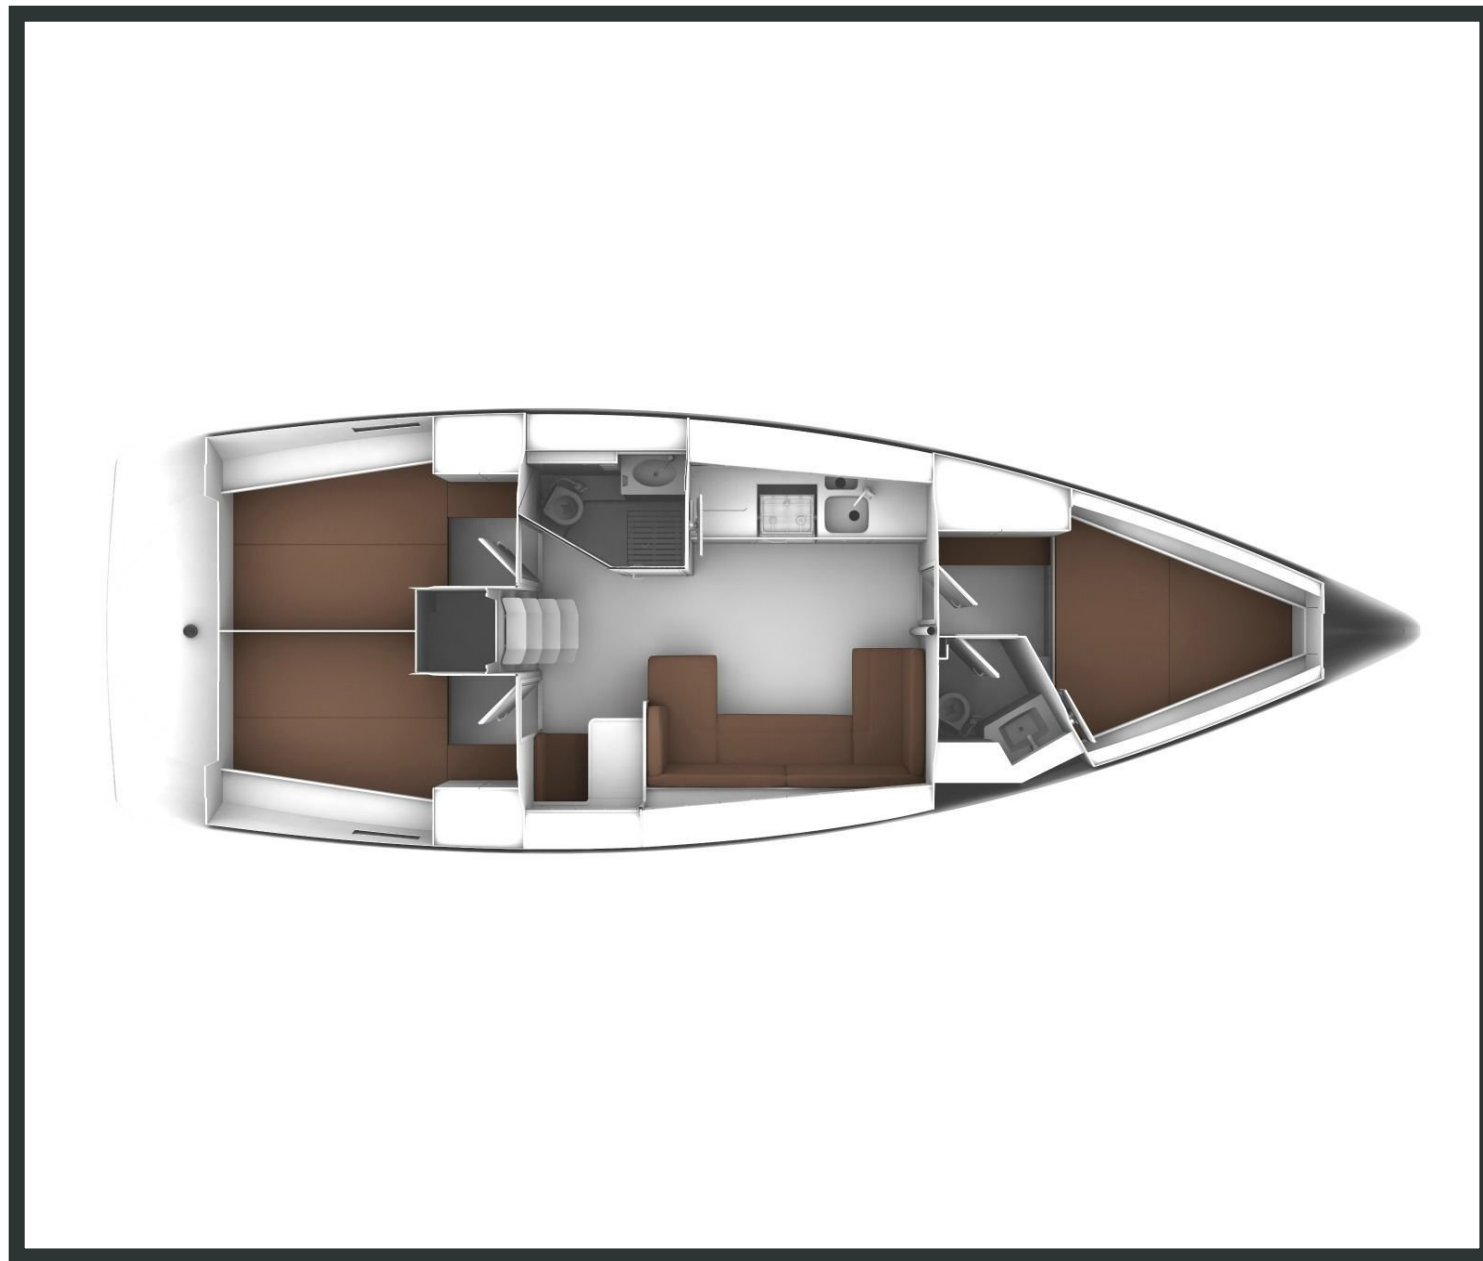

Bavaria **Cruiser 41**

Altair, Model 2014

Bavaria **Cruiser 41 / Altair**, Model 2014

8 guests / **3** cabins / **2** wc

The Cruiser 41 line is widely recognized to be a perfect sailor with amenities and level of comfort usually found in much larger boats.

From charter bases at: **VOLOS**

Available as: **BAREBOAT / SKIPPED / DAY TRIP**

SPECIFICATIONS:

LOA (m)	11.99	Heads	2
Beam (m)	3.95	Engines (hp)	55
Draft (m)	1.85	Fuel capacity (lt)	200.0
Cabins	3	Main sail type	Furling
Berths	8	Genoa type	Furling

Bavaria **Cruiser 41**
Altair, Model 2014

Bavaria **Cruiser 41**
Altair, Model 2014

FULL INVENTORY / EQUIPMENT LIST

Accommodation: ✓ 2 Heads ✓ 2 Showers ✓ 3 Double Bed Cabins ✓ Saloon Double Bed Convertible