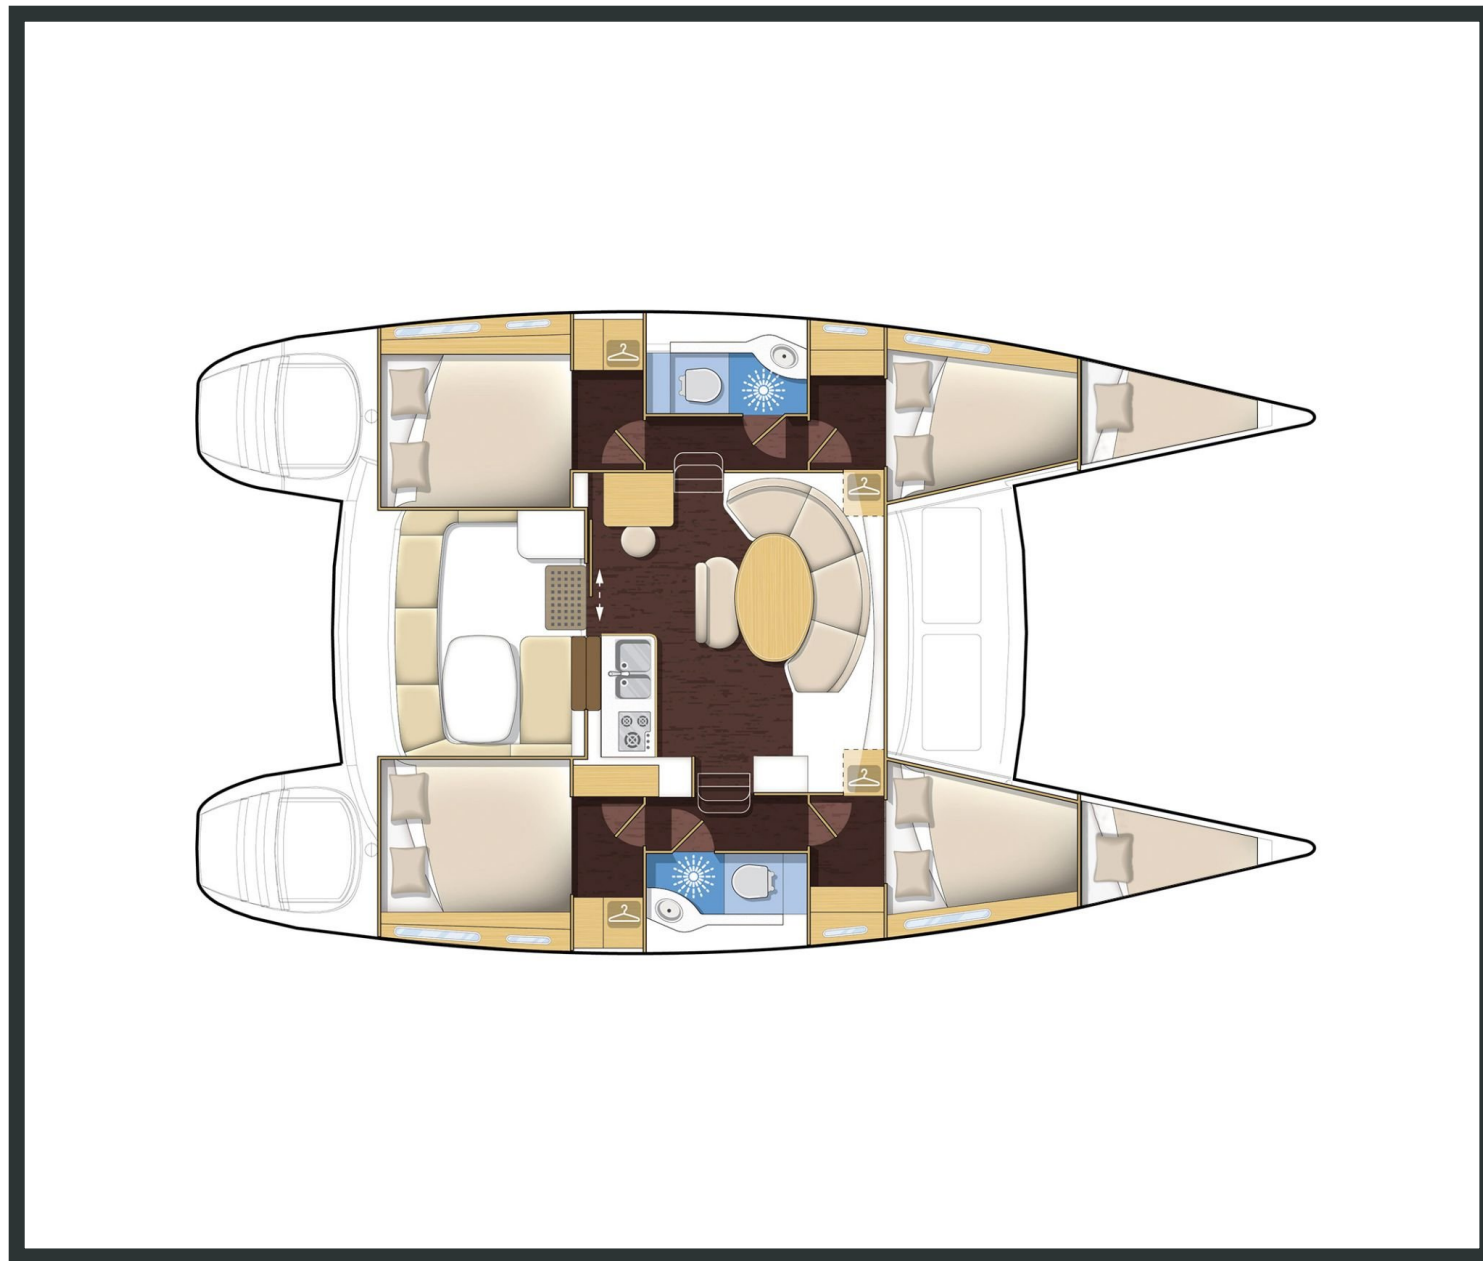

Lagoon **380s2**
Catcake, Model 2018

NEED ASSISTANCE? GET HELP

CHARTER ENQUIRY

SPECIAL OFFERS

FULL INVENTORY / EQUIPMENT LIST

1. **Accommodation:** ✓ 1 Bow Cabin Head ✓ 2 Bow Single Bed Cabins ✓ 2 Heads ✓ 2 Showers
   ✓ 4 Double Bed Cabins ✓ Saloon Double Bed Convertible
2. **Bedding / Linen:** ✓ Blankets ✓ Hangers ✓ Linen & Bedding ✓ Pillows ✓ Pillow Cases ✓ Sheets
   ✓ Towels Bath ✓ Towels Face
3. **Comfort / Pleasure:** ✓ 220V Sockets ✓ Cockpit Cushions ✓ Cockpit Speakers ✓ Electric Toilets
   ✓ Fans in Cabins ✓ Fans in Saloon ✓ Hot Water ✓ Music Player ✓ Saloon Speakers
   ✓ Snorkelling Sets ✓ Sockets 220V Cabins ✓ Sockets 220V Saloon ✓ Solar Panels
   ✓ Usb Charging Ports Saloon
4. **Deck:** ✓ Anchor ✓ Anchor Chain ✓ Anchor Windlass Control ✓ Anchor Windlass Handle
   ✓ Boat Hook ✓ Cockpit Shower ✓ Cockpit Table ✓ Deck Brush ✓ Diesel Canister
   ✓ Dinghy Oars & Locks ✓ Dinghy Pump ✓ Dinghy Repair Kit ✓ Electric Anchor Windlass
   ✓ Engine Oil Spare ✓ Fenders ✓ Flag Halyards ✓ Fuel funnel ✓ Gangway Inox ✓ Gas Bottles
   ✓ Mooring Ropes 25m ✓ Mooring Ropes 50m ✓ Outboard Motor ✓ Outboard Motor Jerry Can
   ✓ Padlocks ✓ Plastic Bucket ✓ Rigid Bottom Dinghy ✓ Ropes Spare ✓ Spare Anchor
   ✓ Spare Anchor Chain 10m ✓ Swimming Ladder ✓ Tanks Opener ✓ Water Hose & Adaptors
   ✓ Winch Handles
5. **Electricity:** ✓ Battery Charger ✓ Shore Power Cable ✓ Shore Power Cable & Adaptors
6. **Electronics:** ✓ Auto Pilot ✓ Depth Sounder ✓ GPS Plotter in Helm Station ✓ Speed Log ✓ VHF
   ✓ Wind System
7. **Galley:** ✓ Bottle Can Opener ✓ Bowls ✓ Bread Knife ✓ Casserole ✓ Cheese Grater
   ✓ Clothes Pegs ✓ Coffee Cups ✓ Coffee Pot Filter Press ✓ Cutting Boards ✓ Drinking Glasses
   ✓ Dust Pan & Brush ✓ Forks ✓ Freezer ✓ Frying Pans ✓ Gas Stove with Burners & Grill ✓ Kettle
   ✓ Ladle ✓ Lemon Squeezer ✓ Main Dish Plates ✓ Meat Knives ✓ Oven Gloves
   ✓ Placemats for Pots ✓ Plates Small ✓ Plates Soup ✓ Pyrex Oven dish ✓ Refrigerator
   ✓ Salad Bowls ✓ Saucepans ✓ Serving Knives ✓ Serving Plates ✓ Serving Tray ✓ Small Plates
   ✓ Soup Spoons ✓ Spagetti Strainer ✓ Spatula ✓ Tapper Ware ✓ Tea Spoons ✓ Tea Strainer
   ✓ Tongs ✓ Vegetable Knives ✓ Vegetable Peeler ✓ Water Jug ✓ Whisk ✓ Wine Glasses
   ✓ Wooden Spoons
8. **Miscellaneous:** ✓ Holding Tank(s)
9. **Navigation:** ✓ BatteryOperatedNavLightsSet ✓ Binoculars ✓ Divider ✓ Greek Waters Pilot
   ✓ Hand Bearing Compass ✓ Light House Book ✓ Navigation Ruller ✓ Pencil Set
   ✓ Sea Charts Area Set
10. **Safety:** ✓ Black Plastic Balls ✓ Black Plastic Cone ✓ Bosun's Chair ✓ Distress Flares Box
    ✓ Distress Mirror ✓ Emergency Tiller ✓ EPIRB ✓ Fire Extinguishers ✓ First Aid Kit
    ✓ Floating Light ✓ Foghorn ✓ Horseshoe Lifebuoy ✓ Life Jackets, Adults ✓ Life Jackets, Child
    ✓ Liferaft ✓ Radar Reflector ✓ Safety Harnesses with Belts ✓ Set of Flags, C.N.Q. ✓ Wire Cutter
    ✓ Wooden Blanks Set
11. **Sails / Covers:** ✓ Bimini Top ✓ Full Batten Main Sail ✓ Furling Genoa ✓ Lazy Bag with Lazy Jacks
    ✓ Stern Tent
12. **Spares / Tools:** ✓ Boat Manuals ✓ Engine(s) Spares Box ✓ HoldingTanks ✓ Sail Repair Kit
    ✓ Scissors ✓ Tools Box ✓ Torch Light