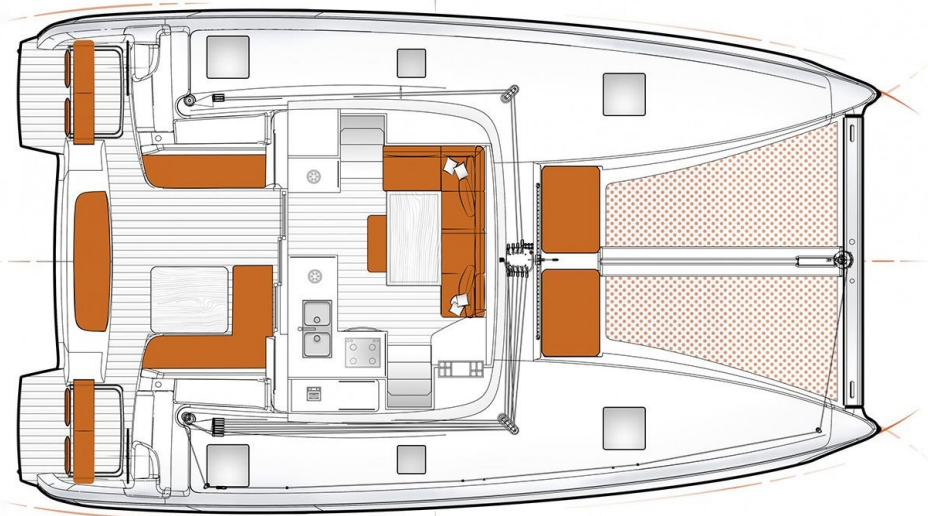

Excess 11
Aiolos, Model 2022

Excess **11 / Aiolos**, Model 2022
10 guests / **4 +2** cabins / **2 +1** wc

The Excess 11 has an assertive and qualitative personality that breaks with the codes of traditional sailboats. Her design embodies this new philosophy, both modern and sporty.

From charter bases at: **VOLOS**
 Available as: **BAREBOAT / SKIPPED / DAY TRIP**

SPECIFICATIONS:

LOA (m)	11.42	Main sail type	Full Batten
Beam (m)	6.59	Genoa type	Self tacking jib
Draft (m)	1.15	Main sail area (sq.m.)	55
Cabins	6	Genoa sail area (sq.m.)	22
Berths	10	Crusing speed (knots)	6
Heads	3	Max speed (knots)	0.0
Engines (hp)	2x29	Main engines consumption (lt/h)	8
Fuel capacity (lt)	440.0		

Excess **11**
Aiolos, Model 2022

Excess **11**
Aiolos, Model 2022

FULL INVENTORY / EQUIPMENT LIST

Accommodation: ✓ 1 Bow Cabin Head ✓ 2 Bow Single Bed Cabins ✓ 2 Heads ✓ 2 Showers
 ✓ 4 Double Bed Cabins

Bedding / Linen: ✓ Blankets ✓ Hangers ✓ Linen & Bedding ✓ Pillows ✓ Pillow Cases ✓ Sheets
 ✓ Towels Bath ✓ Towels Face