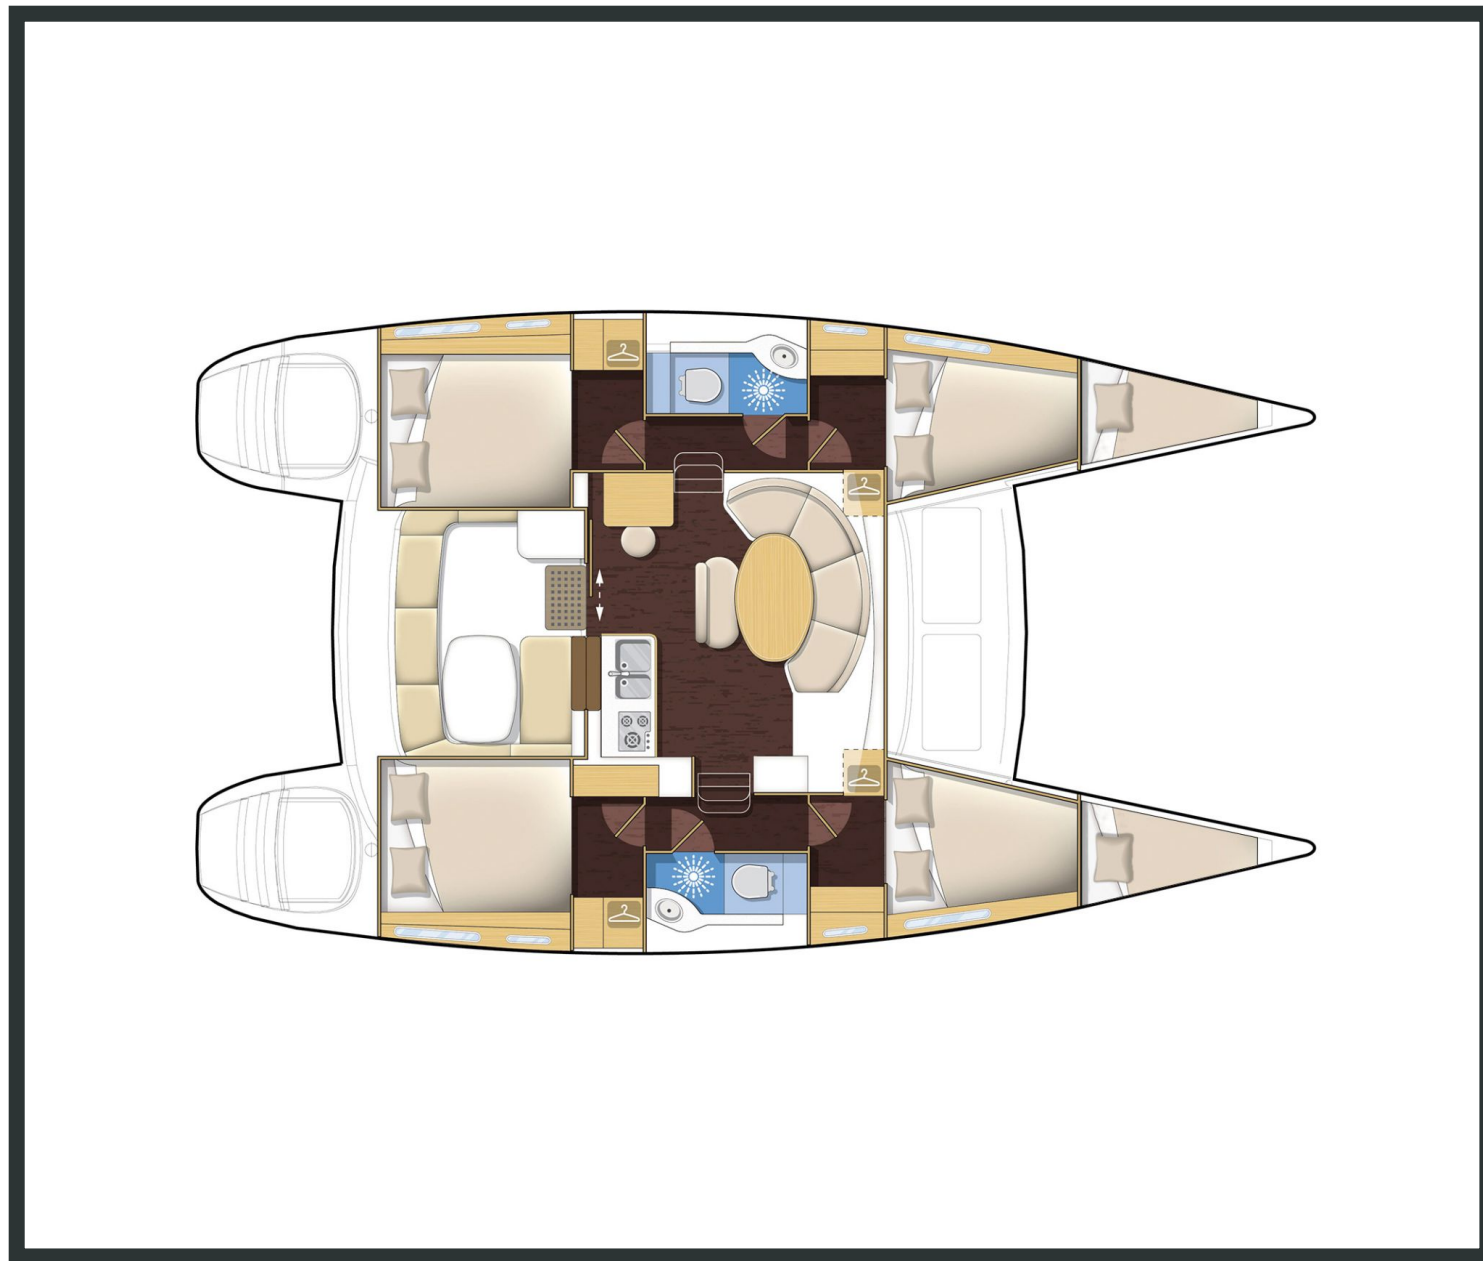

Lagoon **380s2**

Catki, Model 2015

Lagoon **380s2 / Cataki**, Model 2015
10 guests / 4 +2 cabins / 2 +1 wc

This version of the boat model has specific characteristics, in order to satisfy your profile of boater, set up for ease of sailing.

 Solar Panels

From charter bases at: **ATHENS / LAVRION**
 Available as: **BAREBOAT / SKIPPED / DAY TRIP**

SPECIFICATIONS:

LOA (m)	11.55	Main sail type	Full Batten
Beam (m)	6.53	Genoa type	Furling
Draft (m)	1.15	Main sail area (sq.m.)	52
Cabins	6	Genoa sail area (sq.m.)	32
Berths	10	Crusing speed (knots)	5.5
Heads	3	Max speed (knots)	0.0
Engines (hp)	2x 29	Main engines consumption (lt/h)	8
Fuel capacity (lt)	200.0		

Lagoon **380s2**
Cataki, Model 2015

NEED ASSISTANCE? GET HELP

CHARTER ENQUIRY

SPECIAL OFFERS

FULL INVENTORY / EQUIPMENT LIST

Accommodation: ✓ 1 Bow Cabin Head ✓ 2 Bow Single Bed Cabins ✓ 2 Heads ✓ 2 Showers
 ✓ 4 Double Bed Cabins ✓ Saloon Double Bed Convertible