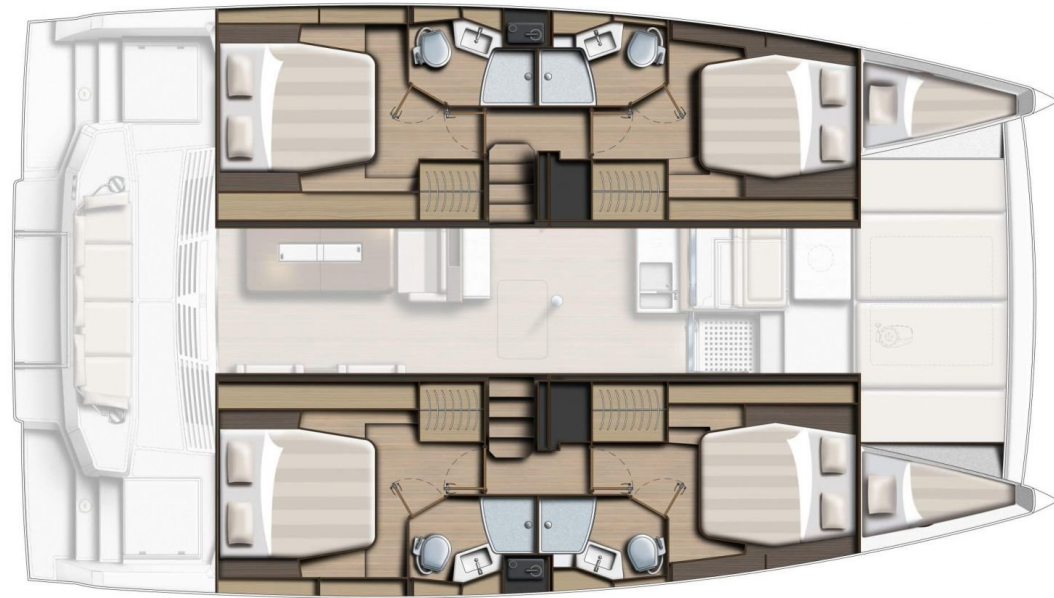

## Bali 4.4

Silver Waters, Model 2024

**Bali 4.4 / Silver Waters, Model 2024**  
**12 guests / 4 +2 cabins / 4 +1 wc**

---

Aboard this catamaran, more than ever dedicated to comfort and family vacations, all the attributes of the Bali DNA are to be found - tilting door, opening side bay windows, rigid foredeck, and large chilled capacity.

---

---

From charter bases at: **SKIATHOS / VOLOS**  
 Available as: **BAREBOAT / SKIPPED**

---

**SPECIFICATIONS:**

LOA (m)	<b>13.75</b>	Fuel capacity (lt)	<b>800.0</b>
Beam (m)	<b>7.4</b>	Main sail type	<b>Full Batten</b>
Draft (m)	<b>1.2</b>	Genoa type	<b>Self tacking jib</b>
Cabins	<b>6</b>	Main sail area (sq.m.)	<b>74</b>
Berths	<b>12</b>	Genoa sail area (sq.m.)	<b>42</b>
Heads	<b>5</b>		

---

Bali 4.4  
Silver Waters, Model 2024