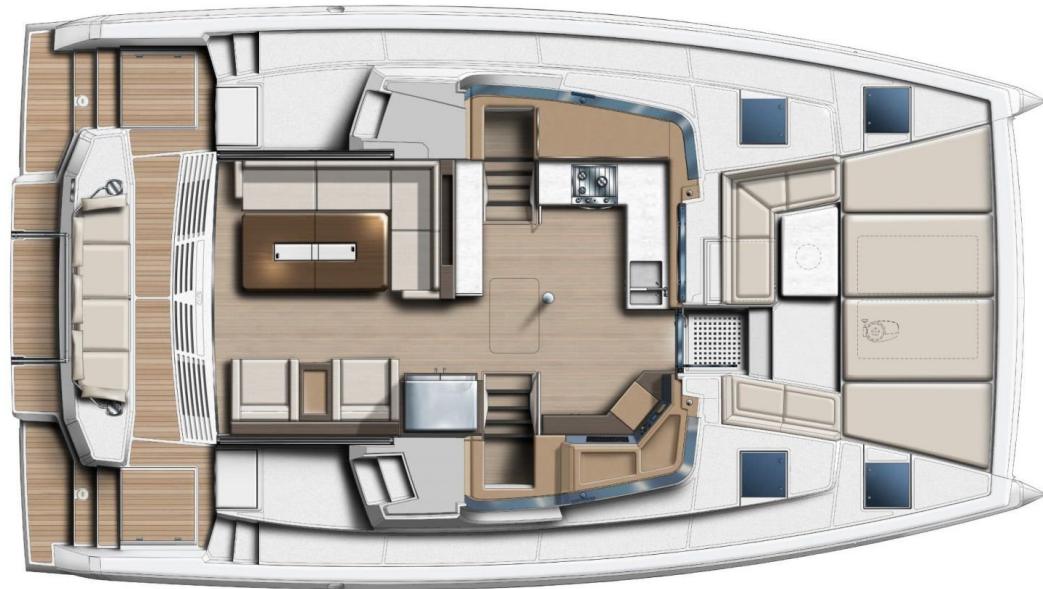

FULL INVENTORY / EQUIPMENT LIST

Galley: ✓ Bottle Can Opener ✓ Bowls ✓ Bread Knife ✓ Casserole ✓ Cheese Grater
✓ Clothes Pegs ✓ Coffee Cups ✓ Coffee Pot Filter Press ✓ Cutting Boards ✓ Drinking Glasses
✓ Dust Pan & Brush ✓ Forks ✓ Freezer ✓ Frying Pans ✓ Gas Stove with Burners & Grill ✓ Kettle
✓ Ladle ✓ Lemon Squeezer ✓ Main Dish Plates ✓ Meat Knives ✓ Oven Gloves
✓ Placemats for Pots ✓ Plates Small ✓ Plates Soup ✓ Pyrex Oven dish ✓ Refrigerator
✓ Salad Bowls ✓ Saucepans ✓ Serving Knives ✓ Serving Plates ✓ Serving Tray ✓ Small Plates
✓ Soup Spoons ✓ Spagetti Strainer ✓ Spatula ✓ Tapper Ware ✓ Tea Spoons ✓ Tea Strainer
✓ Tongs ✓ Vegetable Knives ✓ Vegetable Peeler ✓ Water Jug ✓ Whisk ✓ Wine Glasses
✓ Wooden Spoons

Miscellaneous: ✓ Holding Tank(s)

Navigation: ✓ BatteryOperatedNavLightsSet ✓ Binoculars ✓ Divider ✓ Greek Waters Pilot
✓ Hand Bearing Compass ✓ Light House Book ✓ Navigation Ruller ✓ Pencil Set
✓ Sea Charts Area Set

Safety: ✓ Black Plastic Balls ✓ Black Plastic Cone ✓ Bosun's Chair ✓ Distress Flares Box
✓ Distress Mirror ✓ Emergency Tiller ✓ EPIRB ✓ Fire Extinguishers ✓ First Aid Kit
✓ Floating Light ✓ Foghorn ✓ Horseshoe Lifebuoy ✓ Life Jackets, Adults ✓ Life Jackets, Child
✓ Liferaft ✓ Radar Reflector ✓ Safety Harnesses with Belts ✓ Set of Flags, C.N.Q. ✓ Wire Cutter
✓ Wooden Blanks Set

Sails / Covers: ✓ Bimini Top ✓ Full Batten Main Sail ✓ Self Tacking Jib ✓ Lazy Bag with Lazy Jacks

Spares / Tools: ✓ Boat Manuals ✓ Engine(s) Spares Box ✓ HoldingTanks ✓ Sail Repair Kit
✓ Scissors ✓ Tools Box ✓ Torch Light

NEED ASSISTANCE? GET HELP

CHARTER ENQUIRY

SPECIAL OFFERS