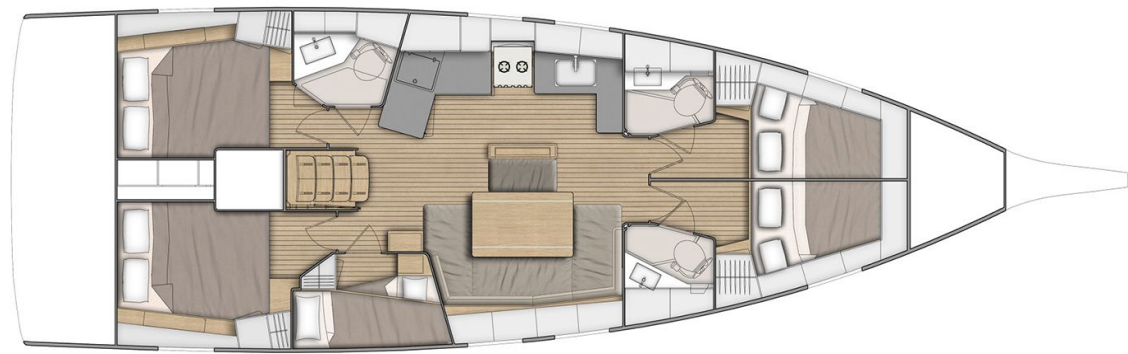

Oceanis **46.1**

Salty Kiss, Model 2020

Oceanis **46.1 / Salty Kiss**, Model 2020

12 guests / 5 cabins / 3 wc

The new Oceanis 46.1 is more than a worthy successor to the bestselling Oceanis 45. Her hull, more bluff at the bow than her predecessor, frees up huge amounts of interior space without altering her pedigree performance under sail.

Bow Thruster

Solar Panels

From charter bases at: **KOS / RHODES**

Available as: **BAREBOAT / SKIPPED / DAY TRIP**

SPECIFICATIONS:

LOA (m)	14.9	Main sail type	Batten
Beam (m)	4.5	Genoa type	Self tacking jib
Draft (m)	1.75	Main sail area (sq.m.)	44
Cabins	5	Genoa sail area (sq.m.)	40
Berths	12	Crusing speed (knots)	6.5
Heads	3	Max speed (knots)	0.0
Engines (hp)	57	Main engines consumption (lt/h)	5
Fuel capacity (lt)	200.0		

Oceanis **46.1**
Salty Kiss, Model 2020

Oceanis **46.1**
Salty Kiss, Model 2020

FULL INVENTORY / EQUIPMENT LIST

Accommodation: ✓ 1 Bunk Bed Cabin ✓ 3 Heads ✓ 3 Showers ✓ 4 Double Bed Cabins
 ✓ Saloon Double Bed Convertible