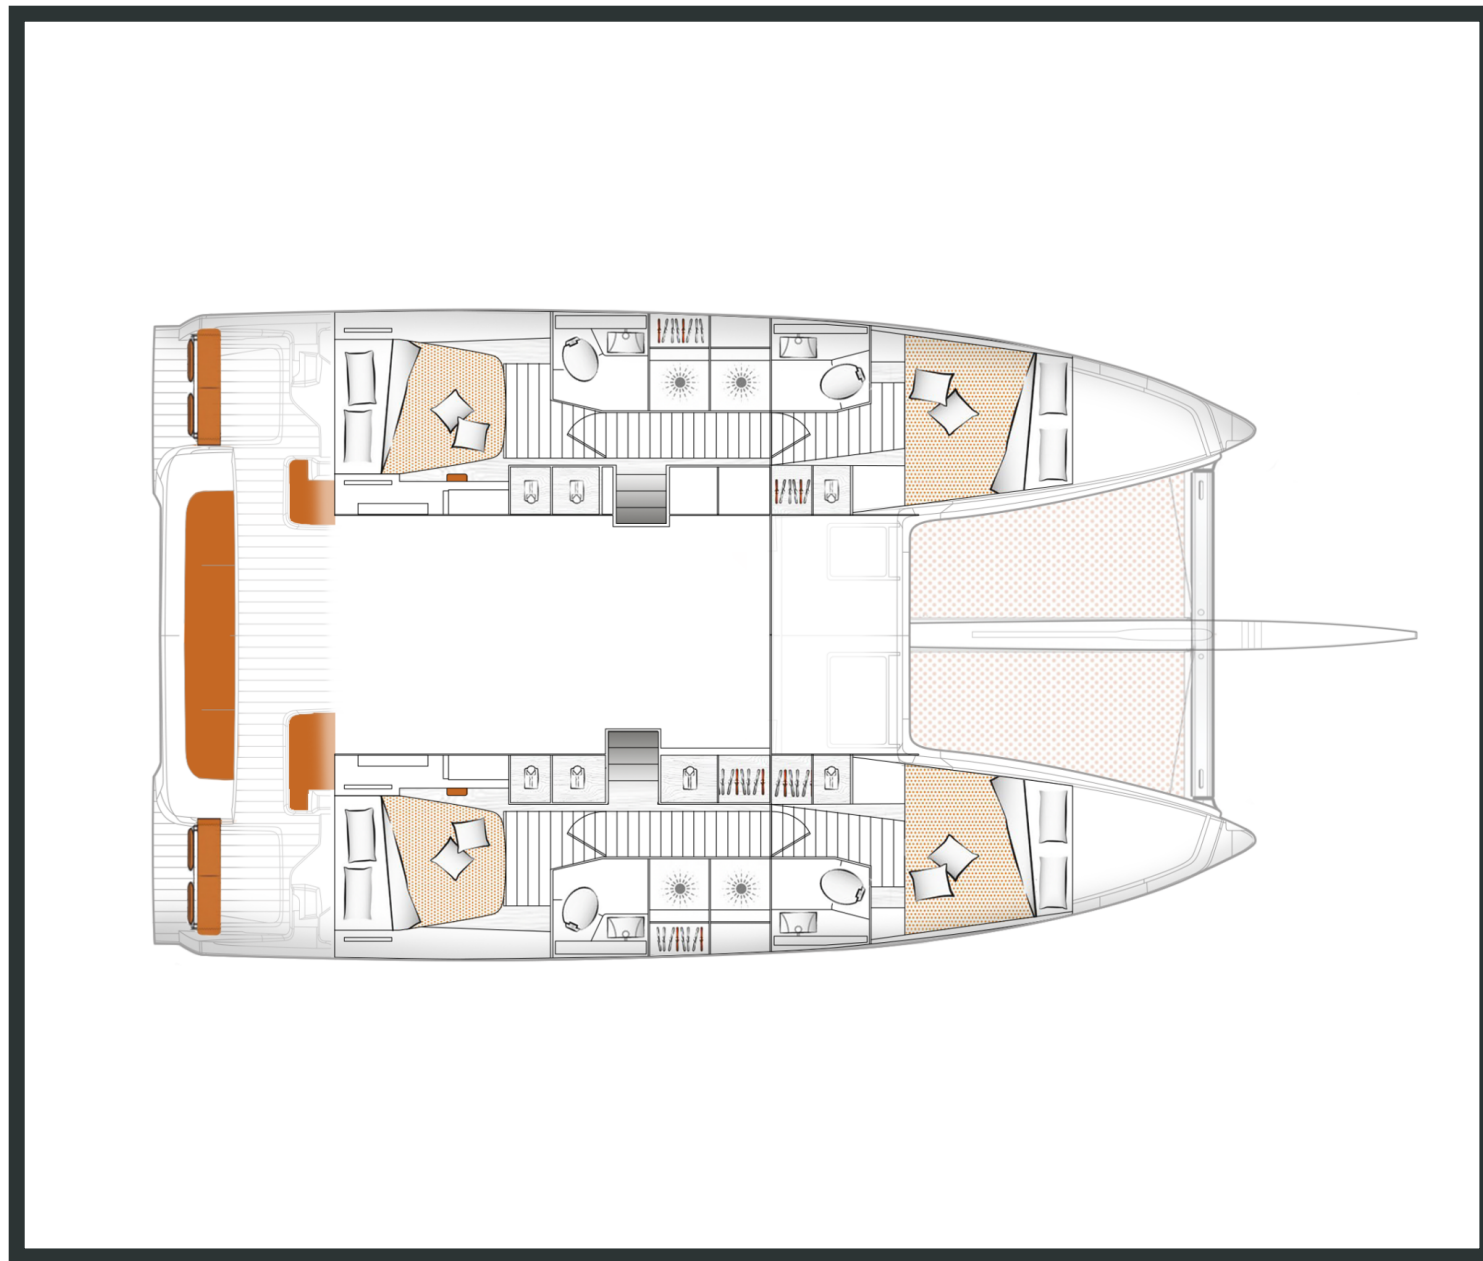

Excess **14**
Tiramisu, Model 2024

FULL INVENTORY / EQUIPMENT LIST

1. **Accommodation:** ✓ 1 Bow Cabin Head ✓ 2 Bow Single Bed Cabins ✓ 4 Double Bed Cabins
   ✓ 4 Heads ✓ 4 Showers ✓ Saloon Double Bed Convertible
2. **Bedding / Linen:** ✓ Blankets ✓ Hangers ✓ Linen & Bedding ✓ Pillows ✓ Pillow Cases ✓ Sheets
   ✓ Towels Bath ✓ Towels Face
3. **Comfort / Pleasure:** ✓ 220V Sockets ✓ Air Condition ✓ Air Heating ✓ Cockpit Cushions
   ✓ Cockpit Speakers ✓ Electric Toilets ✓ Entertainment Audio System ✓ Generator ✓ Hot Water
   ✓ Saloon Speakers ✓ Snorkelling Sets ✓ Sockets 220V Cabins ✓ Sockets 220V Saloon
   ✓ Solar Panels ✓ USB Charging Ports ✓ Water Maker
4. **Deck:** ✓ Anchor ✓ Anchor Chain ✓ Anchor Windlass Control ✓ Anchor Windlass Handle
   ✓ Boat Hook ✓ Cockpit Shower ✓ Cockpit Table ✓ Deck Brush ✓ Diesel Canister
   ✓ Dinghy Oars & Locks ✓ Dinghy Pump ✓ Dinghy Repair Kit ✓ Dinghy Seat
   ✓ Electric Anchor Windlass ✓ Electric Winches ✓ Engine Oil Spare ✓ Fenders ✓ Flag Halyards
   ✓ Fuel funnel ✓ Gangway Wooden ✓ Gas Bottles ✓ Mooring Ropes 25m ✓ Mooring Ropes 50m
   ✓ Outboard Motor Jerry Can ✓ Padlocks ✓ Plastic Bucket ✓ Ropes Spare ✓ Spare Anchor
   ✓ Spare Anchor Chain 10m ✓ Swimming Ladder ✓ Tanks Opener ✓ Water Hose & Adaptors
   ✓ Winch Handles
5. **Electricity:** ✓ Battery Charger ✓ Inverter ✓ Shore Power Cable ✓ Shore Power Cable & Adaptors