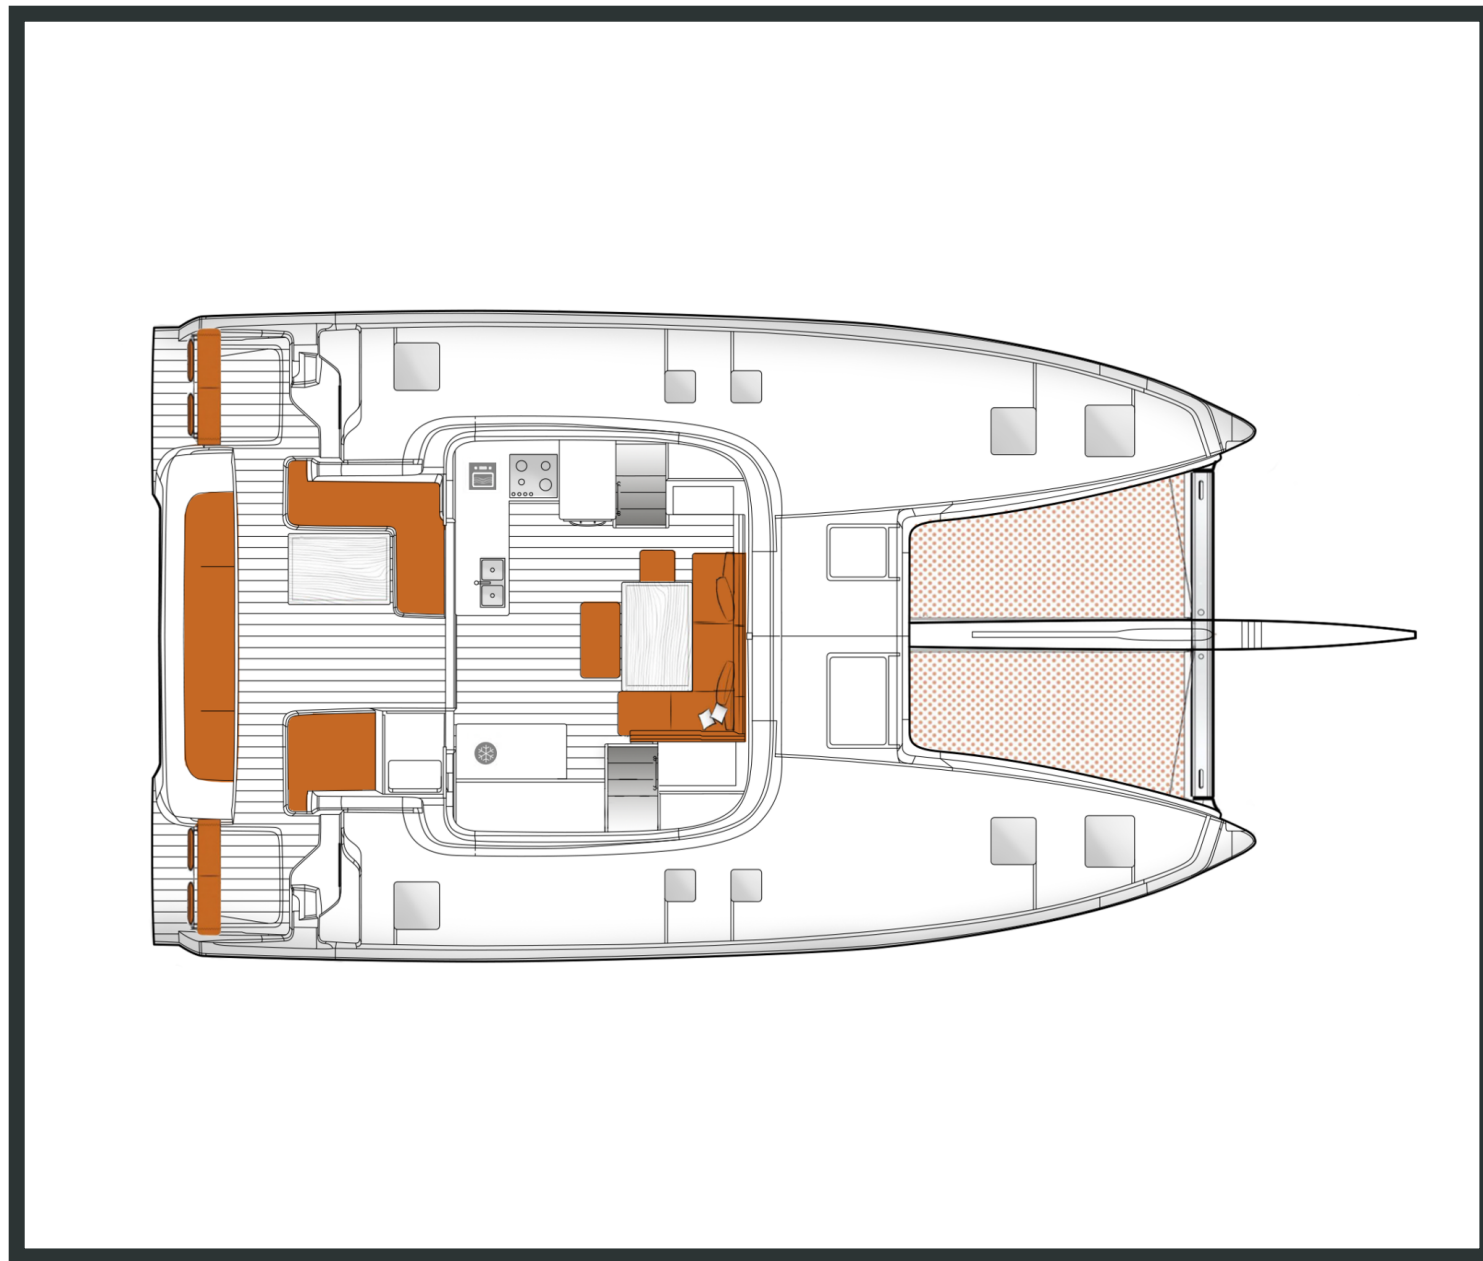

FULL INVENTORY / EQUIPMENT LIST

Electronics: ✓ Auto Pilot ✓ Depth Sounder ✓ GPS Plotter ✓ GPS Plotter in Helm Station
✓ Speed Log ✓ VHF ✓ Wind System

Galley: ✓ Bottle Can Opener ✓ Bowls ✓ Bread Knife ✓ Casserole ✓ Cheese Grater
✓ Clothes Pegs ✓ Coffee Cups ✓ Coffee Pot Filter Press ✓ Cutting Boards ✓ Drinking Glasses
✓ Dust Pan & Brush ✓ Forks ✓ Freezer ✓ Frying Pans ✓ Gas Stove with Burners & Grill ✓ Kettle
✓ Ladle ✓ Lemon Squeezer ✓ Main Dish Plates ✓ Meat Knives ✓ Oven Gloves
✓ Placemats for Pots ✓ Plates Small ✓ Plates Soup ✓ Pyrex Oven dish ✓ Refrigerator
✓ Salad Bowls ✓ Saucepans ✓ Serving Knives ✓ Serving Plates ✓ Serving Tray ✓ Small Plates
✓ Soup Spoons ✓ Spagetti Strainer ✓ Spatula ✓ Tapper Ware ✓ Tea Spoons ✓ Tea Strainer
✓ Tongs ✓ Vegetable Knives ✓ Vegetable Peeler ✓ Water Jug ✓ Whisk ✓ Wine Glasses
✓ Wooden Spoons

Navigation: ✓ BatteryOperatedNavLightsSet ✓ Binoculars ✓ Divider ✓ Greek Waters Pilot
✓ Hand Bearing Compass ✓ Light House Book ✓ Navigation Ruller ✓ Pencil Set
✓ Sea Charts Area Set

Safety: ✓ Black Plastic Balls ✓ Black Plastic Cone ✓ Bosun's Chair ✓ Distress Flares Box
✓ Distress Mirror ✓ Emergency Tiller ✓ EPIRB ✓ Fire Extinguishers ✓ First Aid Kit
✓ Floating Light ✓ Foghorn ✓ Horseshoe Lifebuoy ✓ Life Jackets, Adults ✓ Life Jackets, Child
✓ Liferaft ✓ Radar Reflector ✓ Safety Harnesses with Belts ✓ Set of Flags, C.N.Q. ✓ Wire Cutter
✓ Wooden Blanks Set

Spares / Tools: ✓ Boat Manuals ✓ Engine(s) Spares Box ✓ HoldingTanks ✓ Sail Repair Kit
✓ Scissors ✓ Tools Box ✓ Torch Light

NEED ASSISTANCE? GET HELP

CHARTER ENQUIRY

SPECIAL OFFERS