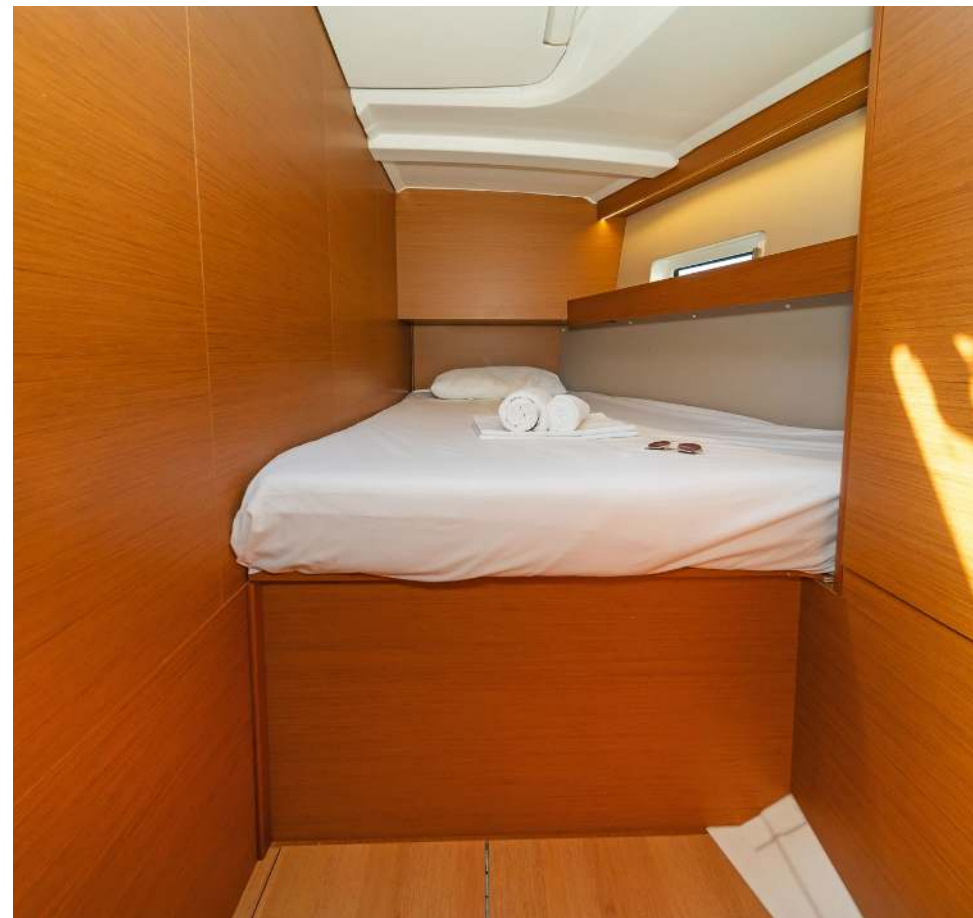

Sun **Odyssey 490**

Funsea, Model 2022

Sun **Odyssey 490** / **Funsea**, Model 2022

12 guests / **4 +1** cabins / **4 +1** wc

Just by looking at her, it seems that during the development of the Sun Odyssey 490 the goal was clear; take every element that embodies the Sun Odyssey range and make it even better. The resulting outcome is a sailing yacht where life on board beckons you to join in the unassumed comfort and relaxing simplicity.

Sun **Odyssey 490**
Funsea, Model 2022

Sun **Odyssey 490**
Funsea, Model 2022

FULL INVENTORY / EQUIPMENT LIST

Accommodation: ✓ 1 Bow Cabin Head ✓ 1 Bow Single Bed Cabin ✓ 4 Double Bed Cabins ✓ 4 Heads
 ✓ 4 Showers ✓ Saloon Double Bed Convertible

Bedding / Linen: ✓ Blankets ✓ Hangers ✓ Linen & Bedding ✓ Pillows ✓ Pillow Cases ✓ Sheets
 ✓ Towels Bath ✓ Towels Face

Comfort / Pleasure: ✓ 220V Sockets ✓ Bow Thruster ✓ Cockpit Cushions ✓ Cockpit Speakers
 ✓ Deck Cushions ✓ Electric Toilets ✓ Fans in Cabins ✓ Fans in Saloon ✓ Fly Bridge Cushions
 ✓ Hot Water ✓ Saloon Speakers ✓ Snorkelling Sets ✓ Sockets 220V Cabins ✓ Sockets 220V Saloon
 ✓ Solar Panels ✓ USB Charging Ports ✓ Usb Charging Ports Cabins ✓ Usb Charging Ports Saloon