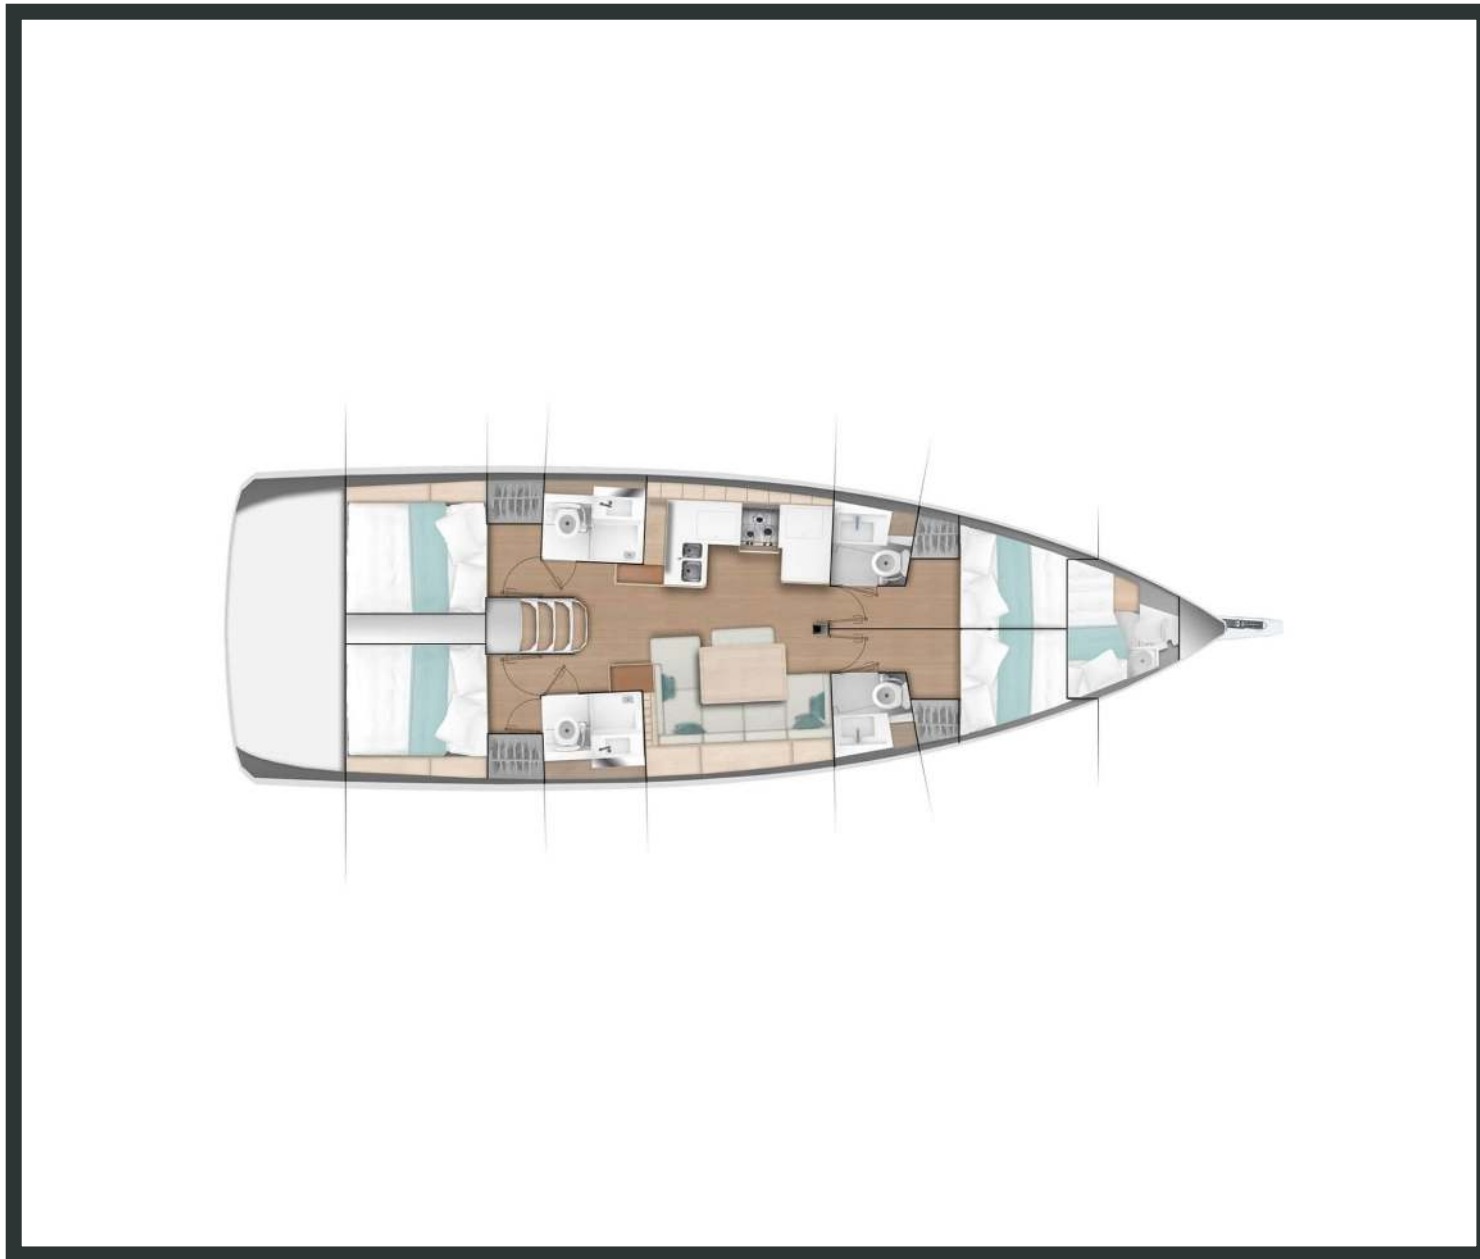

Sun **Odyssey 490**

Funsea, Model 2022

Sun **Odyssey 490** / **Funsea**, Model 2022

12 guests / **4 +1** cabins / **4 +1** wc

Just by looking at her, it seems that during the development of the Sun Odyssey 490 the goal was clear; take every element that embodies the Sun Odyssey range and make it even better. The resulting outcome is a sailing yacht where life on board beckons you to join in the unassumed comfort and relaxing simplicity.

Bow Thruster

Solar Panels

From charter bases at: **CORFU**

Available as: **BAREBOAT** / **SKIPPERED** / **DAY TRIP**

SPECIFICATIONS:

LOA (m)	14.42	Fuel capacity (lt)	240.0
Beam (m)	4.49	Main sail type	Batten
Draft (m)	2.24	Genoa type	Furling
Cabins	5	Crusing speed (knots)	7.5
Berths	12	Max speed (knots)	0.0
Heads	5	Main engines consumption (lt/h)	8
Engines (hp)	80		

Sun **Odyssey 490**
Funsea, Model 2022

Sun **Odyssey 490**
Funsea, Model 2022

FULL INVENTORY / EQUIPMENT LIST

Accommodation: ✓ 1 Bow Cabin Head ✓ 1 Bow Single Bed Cabin ✓ 4 Double Bed Cabins ✓ 4 Heads
 ✓ 4 Showers ✓ Saloon Double Bed Convertible