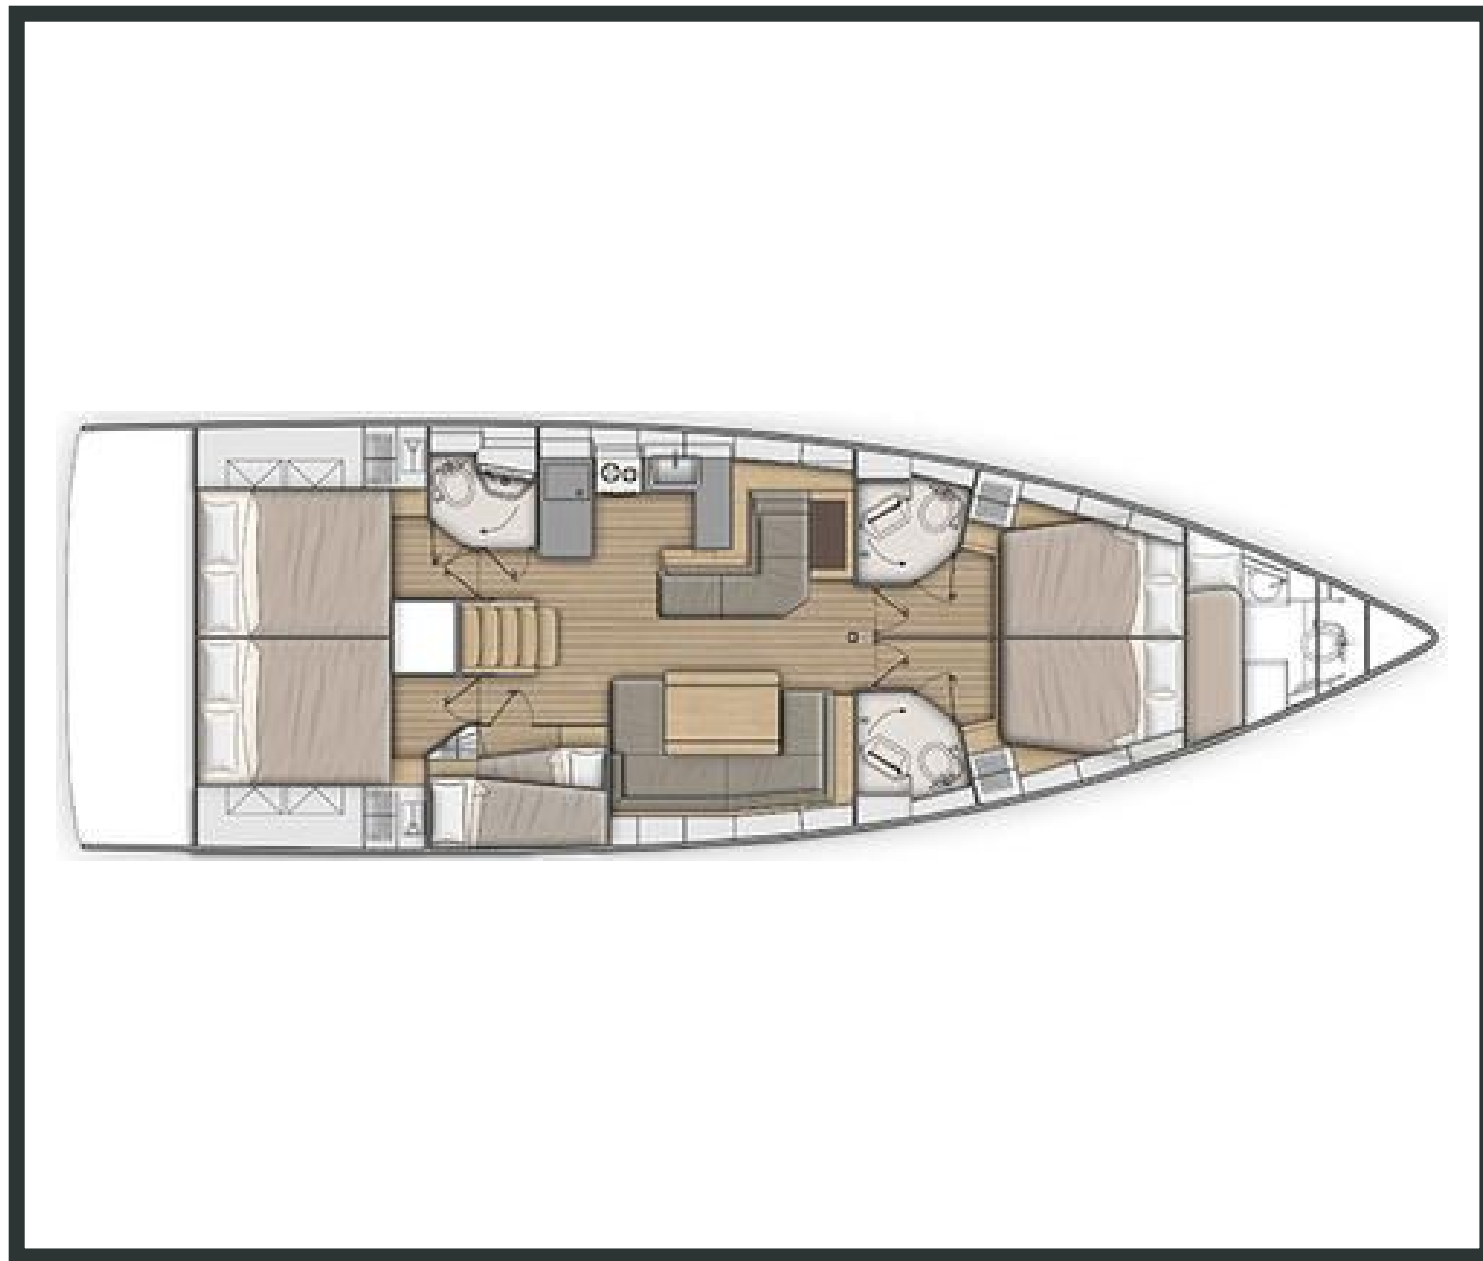

Oceanis **51.1**

Freyja, Model 2020

Oceanis **51.1 / Freyja**, Model 2020
12 guests / 5 +1 cabins / 3 +1 wc

The Oceanis 51.1 is not only incredibly comfortable and much faster than any of her forerunners, but also bang on-trend and the most versatile cruising yacht on the market.

Air Condition

Bow Thruster

Generator

Solar Panels

Water Maker

From charter bases at: **KOS / RHODES**
 Available as: **BAREBOAT / SKIPPED / DAY TRIP**

SPECIFICATIONS:

LOA (m)	15.94	Main sail type	Batten
Beam (m)	4.8	Genoa type	Furling
Draft (m)	2.4	Main sail area (sq.m.)	57
Cabins	6	Genoa sail area (sq.m.)	46.1
Berths	12	Crusing speed (knots)	8
Heads	4	Max speed (knots)	0.0
Engines (hp)	110	Main engines consumption (lt/h)	9
Fuel capacity (lt)	400.0		

Oceanis **51.1**
Freyja, Model 2020

Oceanis **51.1**
Freyja, Model 2020

FULL INVENTORY / EQUIPMENT LIST

Accommodation: ✓ 1 Bow Cabin Head ✓ 1 Bow Single Bed Cabin ✓ 1 Bunk Bed Cabin ✓ 3 Heads
 ✓ 3 Showers ✓ 4 Double Bed Cabins ✓ Saloon Double Bed Convertible