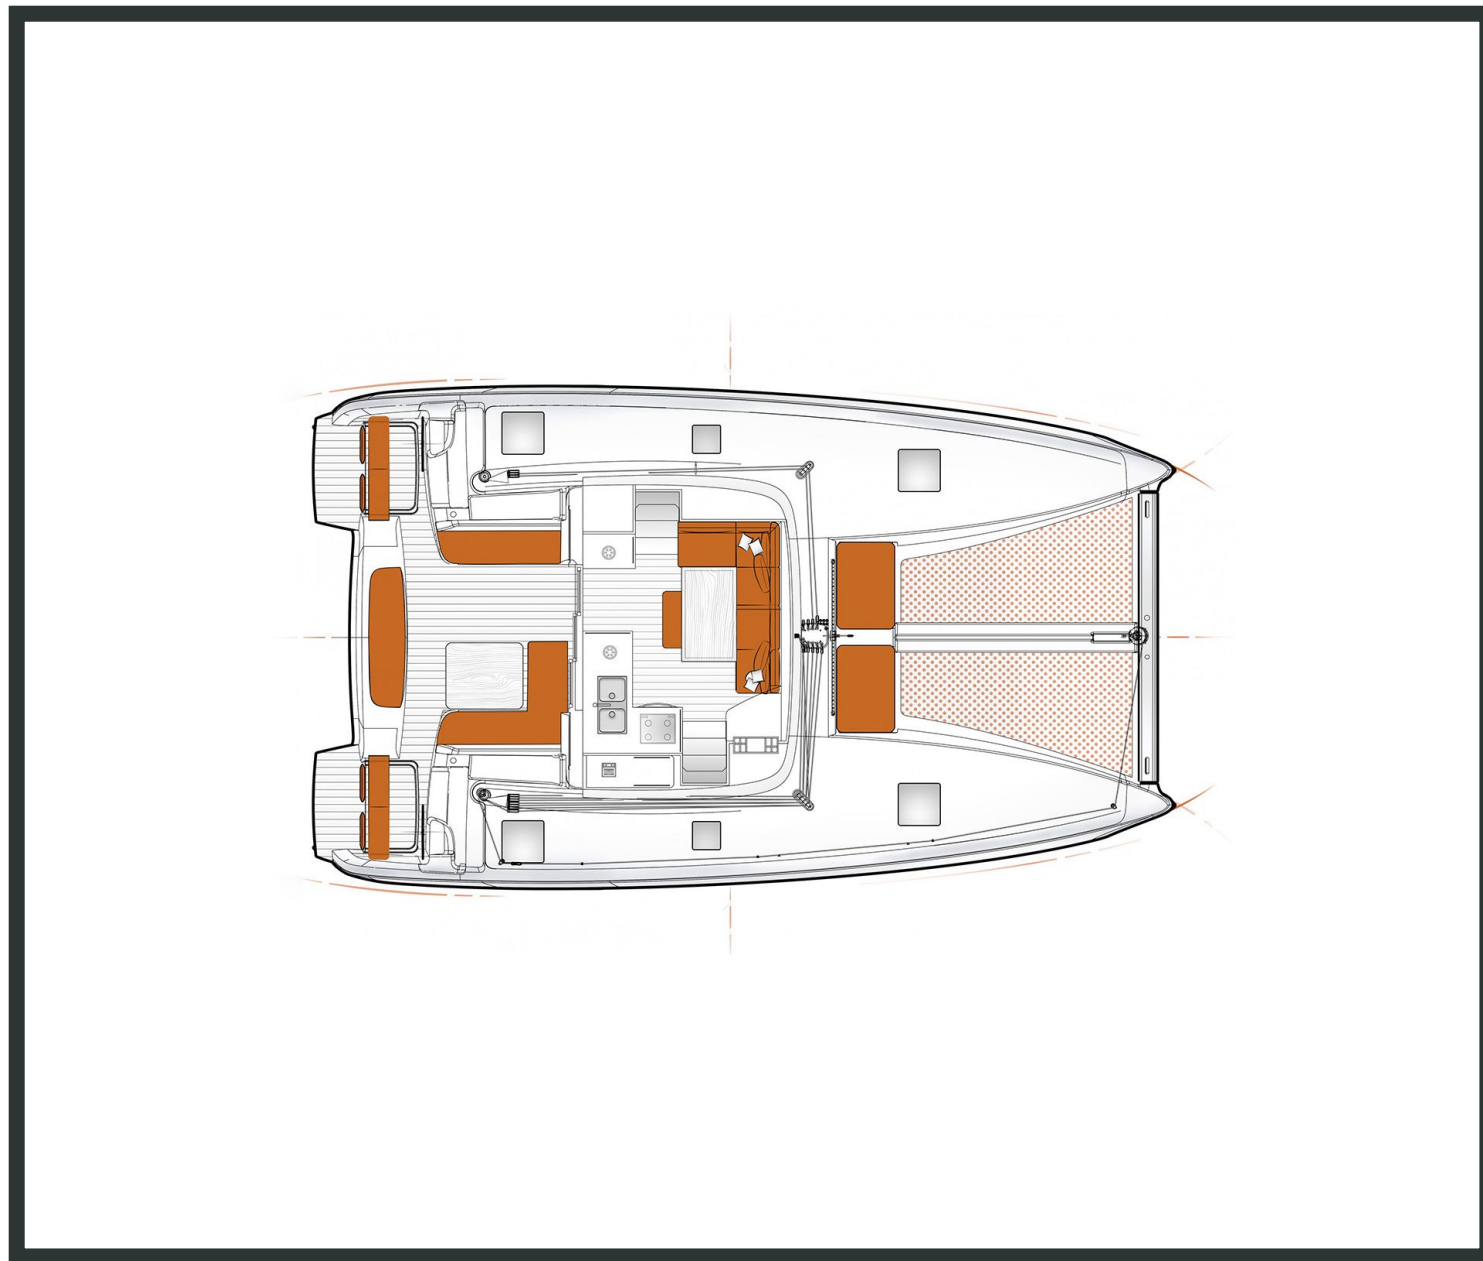

FULL INVENTORY / EQUIPMENT LIST

1. **Galley:** ✓ Bottle Can Opener ✓ Bowls ✓ Bread Knife ✓ Casserole ✓ Cheese Grater
   ✓ Clothes Pegs ✓ Coffee Cups ✓ Coffee Pot Filter Press ✓ Cutting Boards ✓ Drinking Glasses
   ✓ Dust Pan & Brush ✓ Forks ✓ Frying Pans ✓ Gas Stove with Burners & Grill ✓ Kettle ✓ Ladle
   ✓ Lemon Squeezer ✓ Main Dish Plates ✓ Meat Knives ✓ Oven Gloves ✓ Placemats for Pots
   ✓ Plates Small ✓ Plates Soup ✓ Pyrex Oven dish ✓ Refrigerator ✓ Salad Bowls ✓ Saucepans
   ✓ Serving Knives ✓ Serving Plates ✓ Serving Tray ✓ Small Plates ✓ Soup Spoons
   ✓ Spagetti Strainer ✓ Spatula ✓ Tapper Ware ✓ Tea Spoons ✓ Tea Strainer ✓ Tongs
   ✓ Vegetable Knives ✓ Vegetable Peeler ✓ Water Jug ✓ Whisk ✓ Wine Glasses ✓ Wooden Spoons
2. **Navigation:** ✓ BatteryOperatedNavLightsSet ✓ Binoculars ✓ Divider ✓ Greek Waters Pilot
   ✓ Hand Bearing Compass ✓ Light House Book ✓ Navigation Ruller ✓ Pencil Set
   ✓ Sea Charts Area Set
3. **Safety:** ✓ Black Plastic Balls ✓ Black Plastic Cone ✓ Bosun's Chair ✓ Distress Flares Box
   ✓ Distress Mirror ✓ Emergency Tiller ✓ EPIRB ✓ Fire Extinguishers ✓ First Aid Kit
   ✓ Floating Light ✓ Foghorn ✓ Horseshoe Lifebuoy ✓ Life Jackets, Adults ✓ Life Jackets, Child
   ✓ Liferaft ✓ Radar Reflector ✓ Safety Harnesses with Belts ✓ Set of Flags, C.N.Q. ✓ Wire Cutter
   ✓ Wooden Blanks Set
4. **Sails / Covers:** ✓ Bimini Top
5. **Spares / Tools:** ✓ Boat Manuals ✓ Engine(s) Spares Box ✓ HoldingTanks ✓ Sail Repair Kit
   ✓ Scissors ✓ Tools Box ✓ Torch Light

NEED ASSISTANCE? GET HELP

CHARTER ENQUIRY

SPECIAL OFFERS