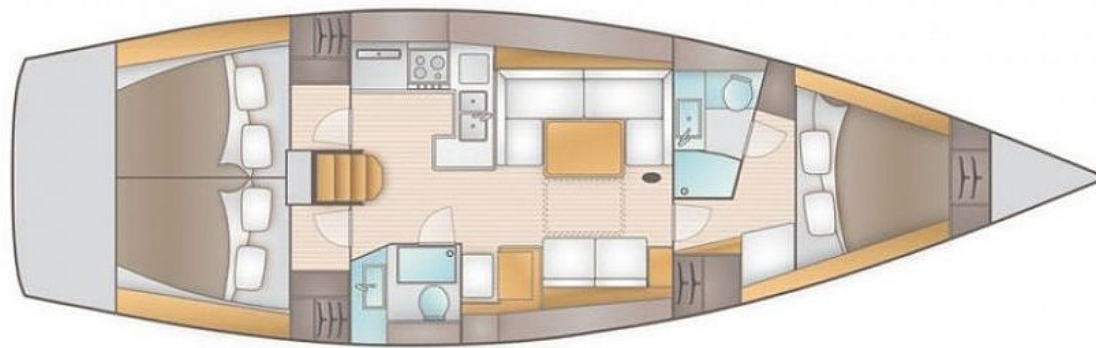

Salona **40**
Vira, Model 2007

FULL INVENTORY / EQUIPMENT LIST

Accommodation: ✓ 2 Heads ✓ 2 Showers ✓ 3 Double Bed Cabins

Bedding / Linen: ✓ Blankets ✓ Hangers ✓ Linen & Bedding ✓ Pillows ✓ Pillow Cases ✓ Sheets
✓ Towels Bath ✓ Towels Face

Comfort / Pleasure: ✓ 220V Sockets ✓ Bow Thruster ✓ Cockpit Cushions ✓ Cockpit Speakers
✓ Music Player ✓ Saloon Speakers ✓ Snorkelling Sets ✓ Sockets 220V Cabins
✓ Sockets 220V Saloon ✓ Underwater Lights ✓ Usb Charging Ports Cabins
✓ Usb Charging Ports Saloon

Deck: ✓ Anchor ✓ Anchor Chain ✓ Anchor Windlass Control ✓ Anchor Windlass Handle
✓ Boat Hook ✓ Cockpit Shower ✓ Cockpit Table ✓ Deck Brush ✓ Diesel Canister ✓ Dinghy
✓ Electric Anchor Windlass ✓ Engine Oil Spare ✓ Fenders ✓ Flag Halyards ✓ Fuel funnel
✓ Gangway Wooden ✓ Gas Bottles ✓ Mooring Ropes 25m ✓ Mooring Ropes 50m
✓ Outboard Motor ✓ Padlocks ✓ Plastic Bucket ✓ Ropes Spare ✓ Spare Anchor
✓ Spare Anchor Chain 10m ✓ Swimming Ladder ✓ Tanks Opener ✓ Teak Cockpit Floor
✓ Water Hose & Adaptors ✓ Winch Handles

Electricity: ✓ Battery Charger ✓ Shore Power Cable ✓ Shore Power Cable & Adaptors

Electronics: ✓ Auto Pilot ✓ Depth Sounder ✓ GPS Plotter in Helm Station ✓ Speed Log ✓ VHF
✓ Wind System

Galley: ✓ Bottle Can Opener ✓ Bowls ✓ Bread Knife ✓ Casserole ✓ Cheese Grater
✓ Clothes Pegs ✓ Coffee Cups ✓ Coffee Pot Filter Press ✓ Cutting Boards ✓ Drinking Glasses
✓ Dust Pan & Brush ✓ Forks ✓ Frying Pans ✓ Gas Stove with Burners & Grill ✓ Kettle ✓ Ladle
✓ Lemon Squeezer ✓ Main Dish Plates ✓ Meat Knives ✓ Oven Gloves ✓ Placemats for Pots
✓ Plates Small ✓ Plates Soup ✓ Pyrex Oven dish ✓ Refrigerator ✓ Salad Bowls ✓ Saucepans
✓ Serving Knives ✓ Serving Plates ✓ Serving Tray ✓ Small Plates ✓ Soup Spoons
✓ Spagetti Strainer ✓ Spatula ✓ Tapper Ware ✓ Tea Spoons ✓ Tea Strainer ✓ Tongs
✓ Vegetable Knives ✓ Vegetable Peeler ✓ Water Jug ✓ Whisk ✓ Wine Glasses ✓ Wooden Spoons

Miscellaneous: ✓ Folding Propeller

Navigation: ✓ BatteryOperatedNavLightsSet ✓ Binoculars ✓ Divider ✓ Greek Waters Pilot
✓ Hand Bearing Compass ✓ Light House Book ✓ Navigation Ruller ✓ Pencil Set
✓ Sea Charts Area Set

Safety: ✓ Black Plastic Balls ✓ Black Plastic Cone ✓ Bosun's Chair ✓ Distress Flares Box
✓ Distress Mirror ✓ Emergency Tiller ✓ EPIRB ✓ Fire Extinguishers ✓ First Aid Kit
✓ Floating Light ✓ Foghorn ✓ Horseshoe Lifebuoy ✓ Life Jackets, Adults ✓ Life Jackets, Child
✓ Liferaft ✓ Radar Reflector ✓ Safety Harnesses with Belts ✓ Set of Flags, C.N.Q. ✓ Wire Cutter
✓ Wooden Blanks Set

Sails / Covers: ✓ Batten Main Sail ✓ Bimini Top ✓ Furling Genoa ✓ Lazy Bag with Lazy Jacks
✓ Sprayhood

Spares / Tools: ✓ Boat Manuals ✓ Engine(s) Spares Box ✓ Sail Repair Kit ✓ Scissors ✓ Tools Box
✓ Torch Light

NEED ASSISTANCE? GET HELP

CHARTER ENQUIRY

SPECIAL OFFERS