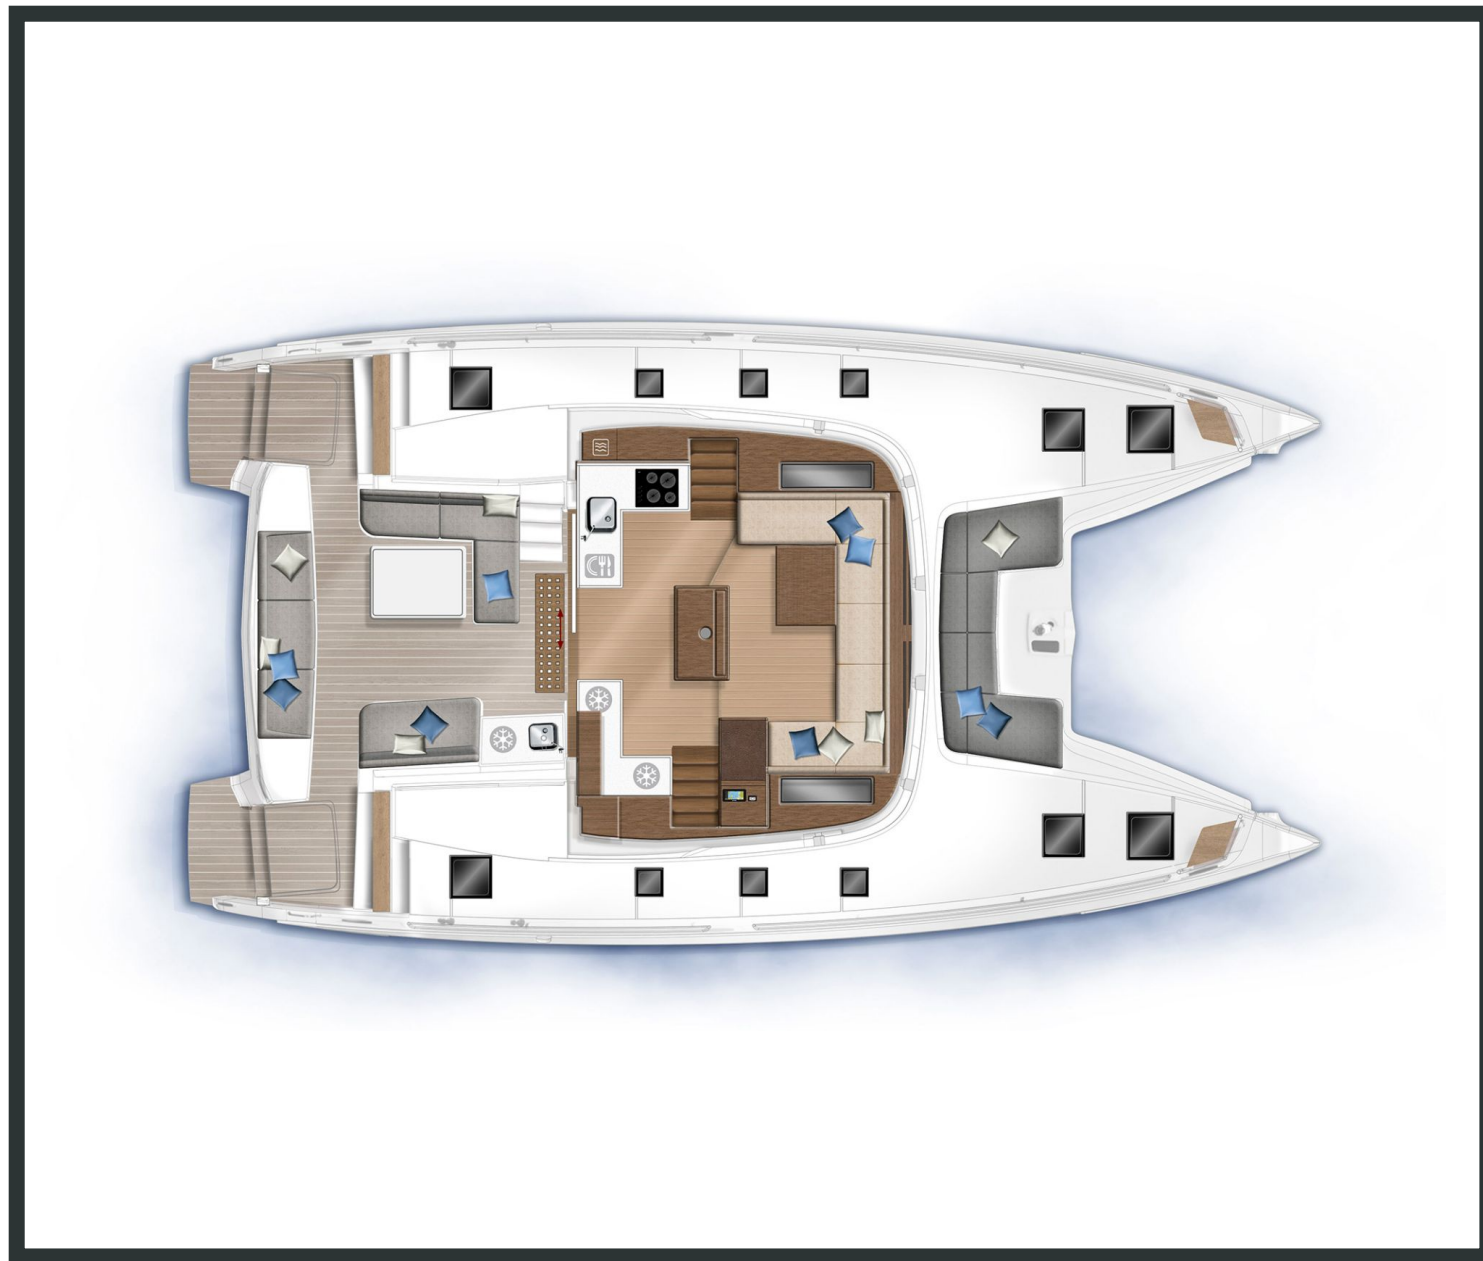

FULL INVENTORY / EQUIPMENT LIST

Galley: ✓ Bottle Can Opener ✓ Bowls ✓ Bread Knife ✓ Casserole ✓ Cheese Grater
✓ Clothes Pegs ✓ Coffee Cups ✓ Coffee Machine ✓ Cutting Boards ✓ Drinking Glasses
✓ Dust Pan & Brush ✓ Forks ✓ Freezer ✓ Frying Pans ✓ Gas Stove with Burners & Grill ✓ Kettle
✓ Ladle ✓ Lemon Squeezer ✓ Main Dish Plates ✓ Meat Knives ✓ Microwave ✓ Oven Gloves
✓ Placemats for Pots ✓ Plates Small ✓ Plates Soup ✓ Pyrex Oven dish ✓ Refrigerator
✓ Salad Bowls ✓ Saucepans ✓ Serving Knives ✓ Serving Plates ✓ Serving Tray ✓ Small Plates
✓ Soup Spoons ✓ Spagetti Strainer ✓ Spatula ✓ Tapper Ware ✓ Tea Spoons ✓ Tea Strainer
✓ Tongs ✓ Vegetable Knives ✓ Vegetable Peeler ✓ Water Jug ✓ Whisk ✓ Wine Glasses
✓ Wooden Spoons

Miscellaneous: ✓ Holding Tank(s)

Navigation: ✓ BatteryOperatedNavLightsSet ✓ Binoculars ✓ Divider ✓ Greek Waters Pilot
✓ Hand Bearing Compass ✓ Light House Book ✓ Navigation Ruller ✓ Pencil Set
✓ Sea Charts Area Set

Safety: ✓ Black Plastic Balls ✓ Black Plastic Cone ✓ Bosun's Chair ✓ Distress Flares Box
✓ Distress Mirror ✓ Emergency Tiller ✓ EPIRB ✓ Fire Extinguishers ✓ First Aid Kit
✓ Floating Light ✓ Foghorn ✓ Horseshoe Lifebuoy ✓ Life Jackets, Adults ✓ Life Jackets, Child
✓ Liferaft ✓ Radar Reflector ✓ Safety Harnesses with Belts ✓ Set of Flags, C.N.Q. ✓ Wire Cutter
✓ Wooden Blanks Set

Sails / Covers: ✓ Bimini Top ✓ Full Batten Main Sail ✓ Lazy Bag with Lazy Jacks ✓ Self Tacking Jib
✓ Sprayhood ✓ Stern Tent

Spares / Tools: ✓ Boat Manuals ✓ Engine(s) Spares Box ✓ HoldingTanks ✓ Sail Repair Kit
✓ Scissors ✓ Tools Box ✓ Torch Light

NEED ASSISTANCE? GET HELP

CHARTER ENQUIRY

SPECIAL OFFERS