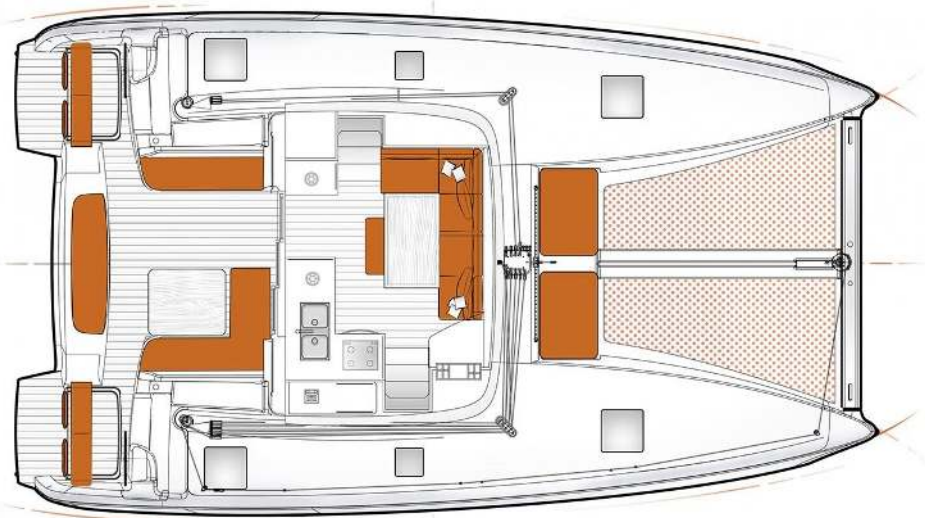

FULL INVENTORY / EQUIPMENT LIST

1. **Galley:** ✓ Bottle Can Opener ✓ Bowls ✓ Bread Knife ✓ Casserole ✓ Cheese Grater
   ✓ Clothes Pegs ✓ Coffee Cups ✓ Coffee Pot Filter Press ✓ Cutting Boards ✓ Drinking Glasses
   ✓ Dust Pan & Brush ✓ Forks ✓ Frying Pans ✓ Gas Stove with Burners & Grill ✓ Kettle ✓ Ladle
   ✓ Lemon Squeezer ✓ Main Dish Plates ✓ Meat Knives ✓ Oven Gloves ✓ Placemats for Pots
   ✓ Plates Small ✓ Plates Soup ✓ Pyrex Oven dish ✓ Refrigerator ✓ Salad Bowls ✓ Saucepans
   ✓ Serving Knives ✓ Serving Plates ✓ Serving Tray ✓ Small Plates ✓ Soup Spoons
   ✓ Spagetti Strainer ✓ Spatula ✓ Tapper Ware ✓ Tea Spoons ✓ Tea Strainer ✓ Tongs
   ✓ Vegetable Knives ✓ Vegetable Peeler ✓ Water Jug ✓ Whisk ✓ Wine Glasses ✓ Wooden Spoons
2. **Miscellaneous:** ✓ Holding Tank(s)
3. **Navigation:** ✓ BatteryOperatedNavLightsSet ✓ Binoculars ✓ Divider ✓ Greek Waters Pilot
   ✓ Hand Bearing Compass ✓ Light House Book ✓ Navigation Ruller ✓ Pencil Set
   ✓ Sea Charts Area Set
4. **Safety:** ✓ Black Plastic Balls ✓ Black Plastic Cone ✓ Bosun's Chair ✓ Distress Flares Box
   ✓ Distress Mirror ✓ Emergency Tiller ✓ EPIRB ✓ Fire Extinguishers ✓ First Aid Kit
   ✓ Floating Light ✓ Foghorn ✓ Horseshoe Lifebuoy ✓ Life Jackets, Adults ✓ Life Jackets, Child
   ✓ Liferaft ✓ Radar Reflector ✓ Safety Harnesses with Belts ✓ Set of Flags, C.N.Q. ✓ Wire Cutter
   ✓ Wooden Blanks Set
5. **Sails / Covers:** ✓ Bimini Top ✓ Full Batten Main Sail ✓ Lazy Bag with Lazy Jacks ✓ Self Tacking Jib
   ✓ Stern Tent
6. **Spares / Tools:** ✓ Boat Manuals ✓ Engine(s) Spares Box ✓ HoldingTanks ✓ Sail Repair Kit
   ✓ Scissors ✓ Tools Box ✓ Torch Light

NEED ASSISTANCE? GET HELP

CHARTER ENQUIRY

SPECIAL OFFERS