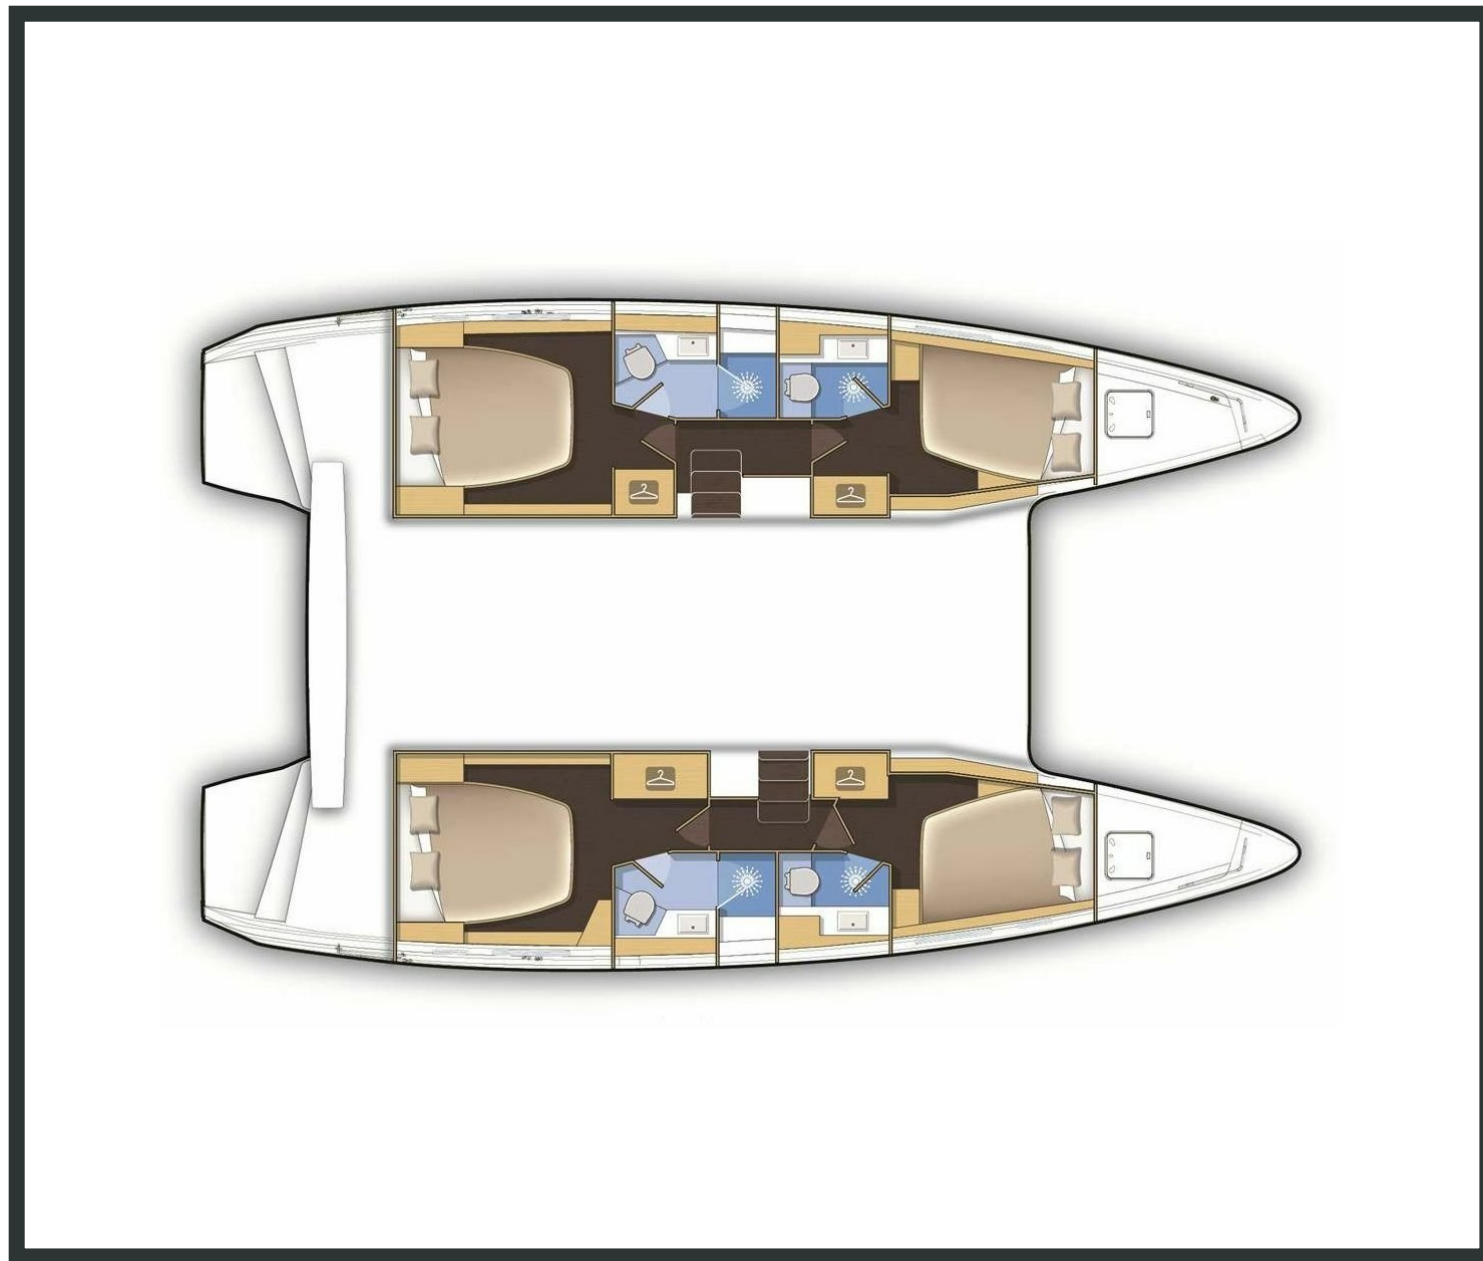

Lagoon **42**
White Pearl, Model 2022

Lagoon **42 / White Pearl**, Model 2022

12 guests / 4 +2 cabins / 4 +1 wc

This model from Lagoon has a style and personality all of its own. It retains the main features of the latest generation of Lagoons but with a few changes to achieve harmony between living space and the people on-board.

From charter bases at: **VOLOS**

Available as: **BAREBOAT / SKIPPED / DAY TRIP**

SPECIFICATIONS:

LOA (m)	12.8	Main sail type	Full Batten
Beam (m)	7.7	Genoa type	Self tacking jib
Draft (m)	1.25	Main sail area (sq.m.)	69
Cabins	6	Genoa sail area (sq.m.)	35
Berths	12	Crusing speed (knots)	7
Heads	4	Max speed (knots)	0.0
Engines (hp)	2x57	Main engines consumption (lt/h)	11
Fuel capacity (lt)	300		

Lagoon **42**
White Pearl, Model 2022

Lagoon 42
White Pearl, Model 2022

FULL INVENTORY / EQUIPMENT LIST

Accommodation: ✓ 1 Bow Cabin Head ✓ 2 Bow Single Bed Cabins ✓ 4 Double Bed Cabins
 ✓ 4 Heads ✓ 4 Showers ✓ Saloon Double Bed Convertible