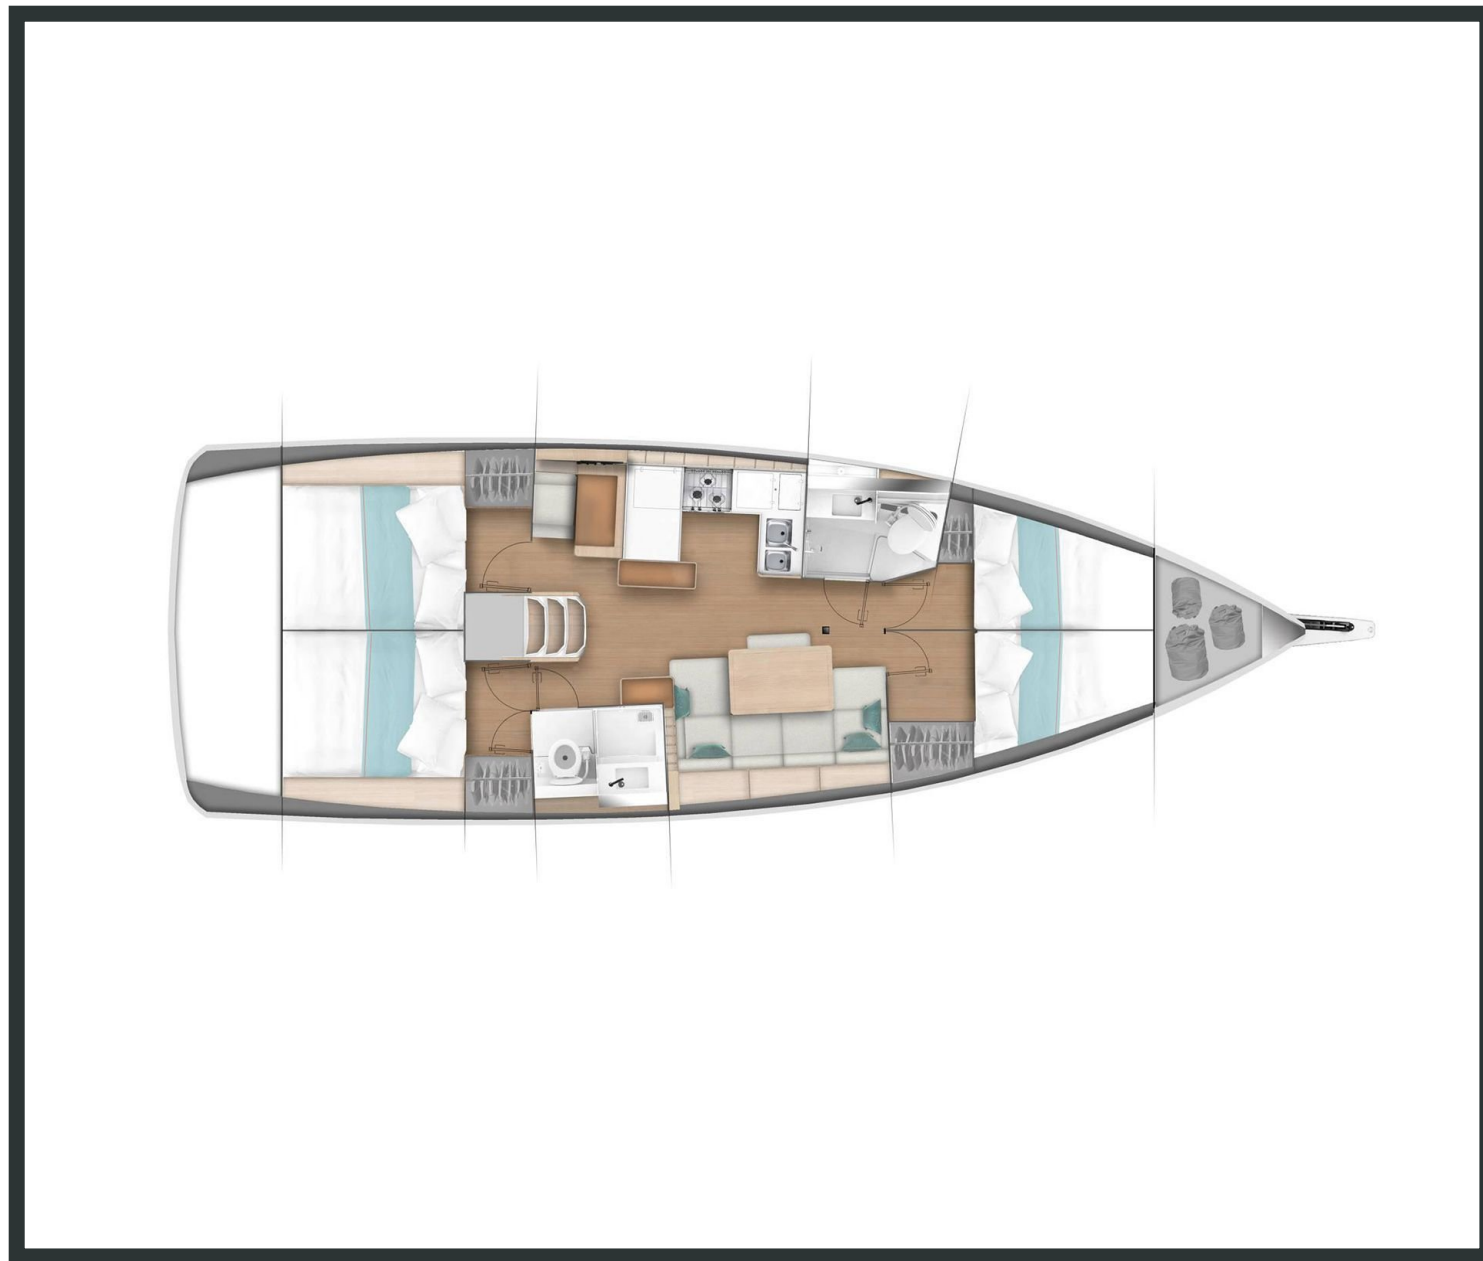

Sun **Odyssey 440**

Esperos, Model 2022

Sun **Odyssey 440 / Esperos**, Model 2022

10 guests / **4** cabins / **2** wc

A sailing yacht must be above all else elegant, with long, sharp lines and fine, semi-hidden details; the Jeanneau Sun Odyssey 440 is not only extremely elegant, but also built for speed.

Bow Thruster

Solar Panels

From charter bases at: **SKIATHOS / VOLOS**

Available as: **BAREBOAT / SKIPPERED / DAY TRIP**

SPECIFICATIONS:

LOA (m)	12.65	Main sail type	Full Batten
Beam (m)	4.29	Genoa type	Furling
Draft (m)	1.8	Main sail area (sq.m.)	45.15
Cabins	4	Genoa sail area (sq.m.)	45.15
Berths	10	Crusing speed (knots)	7
Heads	2	Main engines consumption (lt/h)	5.5
Engines (hp)	57		
Fuel capacity (lt)	200.0		

Sun **Odyssey 440**
Esperos, Model 2022

Sun **Odyssey 440**
Esperos, Model 2022

FULL INVENTORY / EQUIPMENT LIST

Accommodation: ✓ 2 Heads ✓ 2 Showers ✓ 4 Double Bed Cabins ✓ Saloon Double Bed Convertible

Bedding / Linen: ✓ Blankets ✓ Hangers ✓ Linen & Bedding ✓ Pillows ✓ Pillow Cases ✓ Sheets
✓ Towels Bath ✓ Towels Face