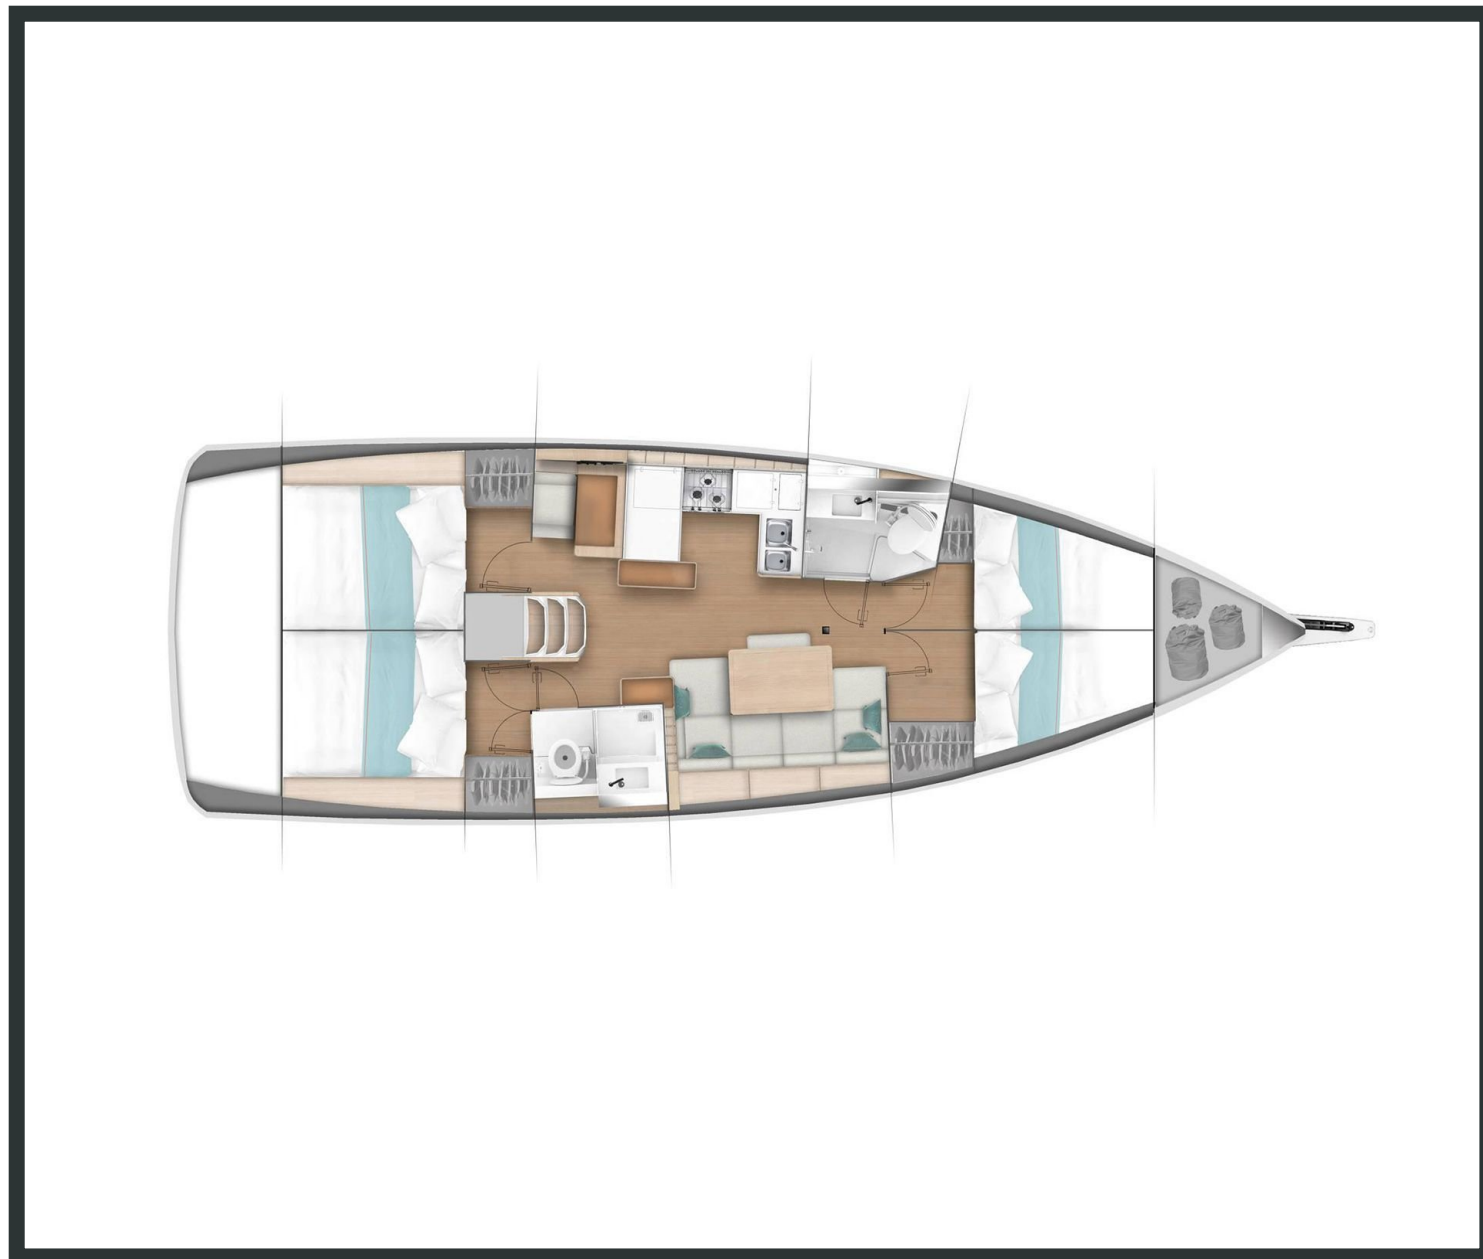

Sun **Odyssey 440**

Esperos, Model 2022

Sun **Odyssey 440 / Esperos**, Model 2022

10 guests / **4** cabins / **2** wc

A sailing yacht must be above all else elegant, with long, sharp lines and fine, semi-hidden details; the Jeanneau Sun Odyssey 440 is not only extremely elegant, but also built for speed.

From charter bases at: **VOLOS**

Available as: **BAREBOAT / SKIPPED / DAY TRIP**

SPECIFICATIONS:

LOA (m)	12.65	Main sail type	Full Batten
Beam (m)	4.29	Genoa type	Furling
Draft (m)	1.8	Main sail area (sq.m.)	45.15
Cabins	4	Genoa sail area (sq.m.)	45.15
Berths	10	Crusing speed (knots)	7
Heads	2	Main engines consumption (lt/h)	5.5
Engines (hp)	57		
Fuel capacity (lt)	200.0		

Sun **Odyssey 440**
Esperos, Model 2022

Sun **Odyssey 440**
Esperos, Model 2022

FULL INVENTORY / EQUIPMENT LIST

Accommodation: ✓ 2 Heads ✓ 2 Showers ✓ 4 Double Bed Cabins ✓ Saloon Double Bed Convertible

Bedding / Linen: ✓ Blankets ✓ Hangers ✓ Linen & Bedding ✓ Pillows ✓ Pillow Cases ✓ Sheets
✓ Towels Bath ✓ Towels Face