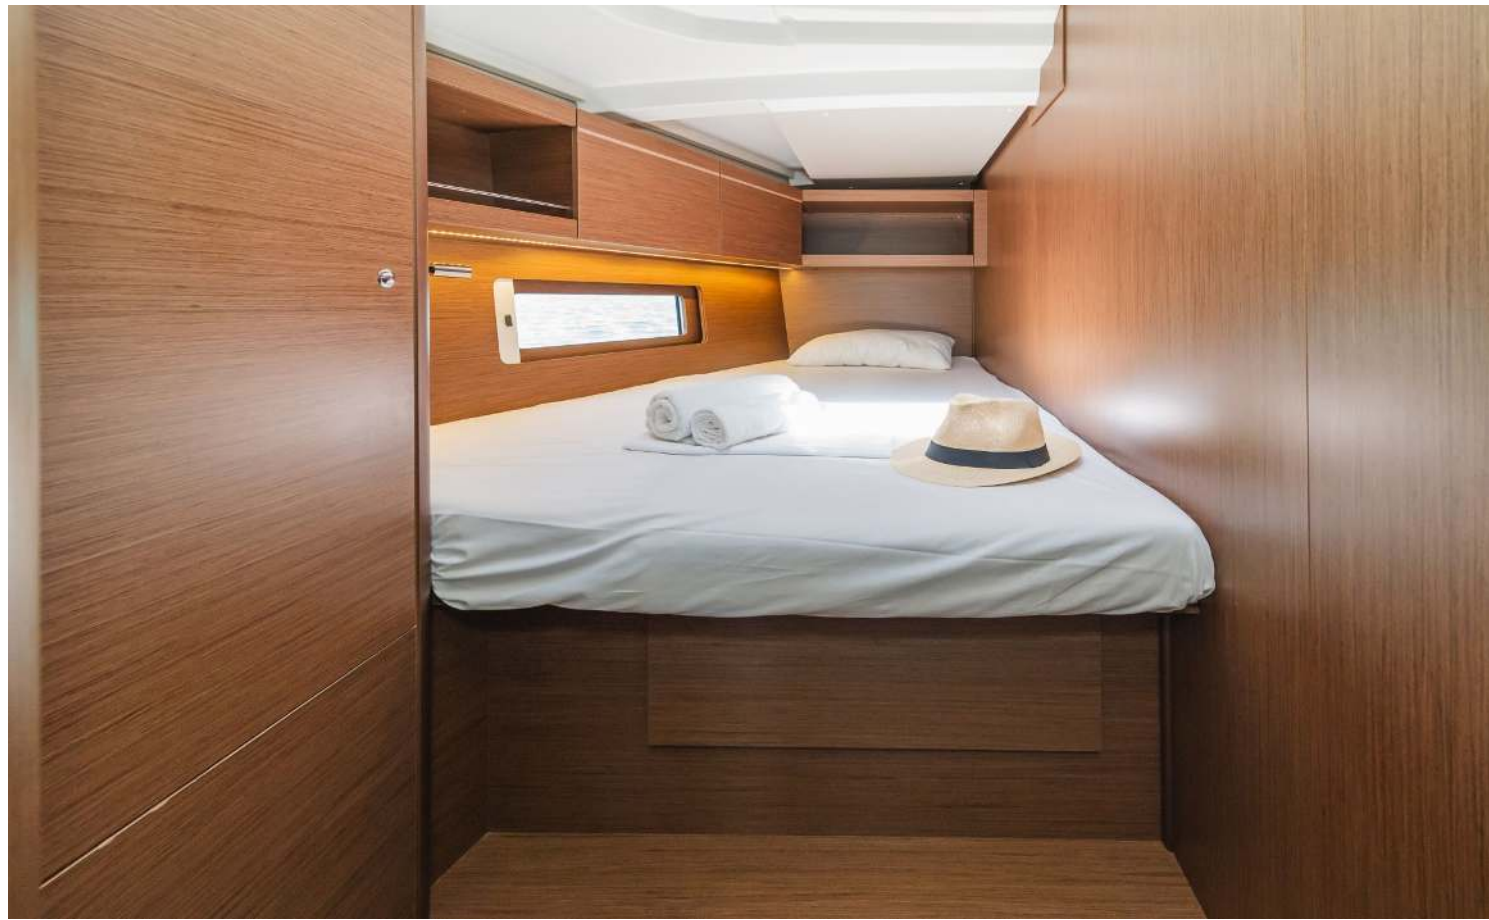

Oceanis **46.1**

Paradisea, Model 2021

Oceanis **46.1 / Paradisea**, Model 2021
12 guests / 5 +1 cabins / 3 wc

The new Oceanis 46.1 is more than a worthy successor to the bestselling Oceanis 45. Her hull, more bluff at the bow than her predecessor, frees up huge amounts of interior space without altering her pedigree performance under sail.

Oceanis **46.1**
Paradisea, Model 2021

Oceanis **46.1**
Paradisea, Model 2021

FULL INVENTORY / EQUIPMENT LIST

Accommodation: ✓ 1 Bunk Bed Cabin ✓ 3 Heads ✓ 3 Showers ✓ 4 Double Bed Cabins
 ✓ Saloon Double Bed Convertible

Bedding / Linen: ✓ Blankets ✓ Hangers ✓ Linen & Bedding ✓ Pillows ✓ Pillow Cases ✓ Sheets
 ✓ Towels Bath ✓ Towels Face

Comfort / Pleasure: ✓ 220V Sockets ✓ Bow Thruster ✓ Cockpit Cushions ✓ Cockpit Speakers
 ✓ Electric Toilets ✓ Fans in Cabins ✓ Fans in Saloon ✓ Hot Water ✓ Saloon Speakers
 ✓ Snorkelling Sets ✓ Sockets 220V Cabins ✓ Sockets 220V Saloon ✓ Solar Panels
 ✓ USB Charging Ports ✓ Usb Charging Ports Cabins ✓ Usb Charging Ports Saloon