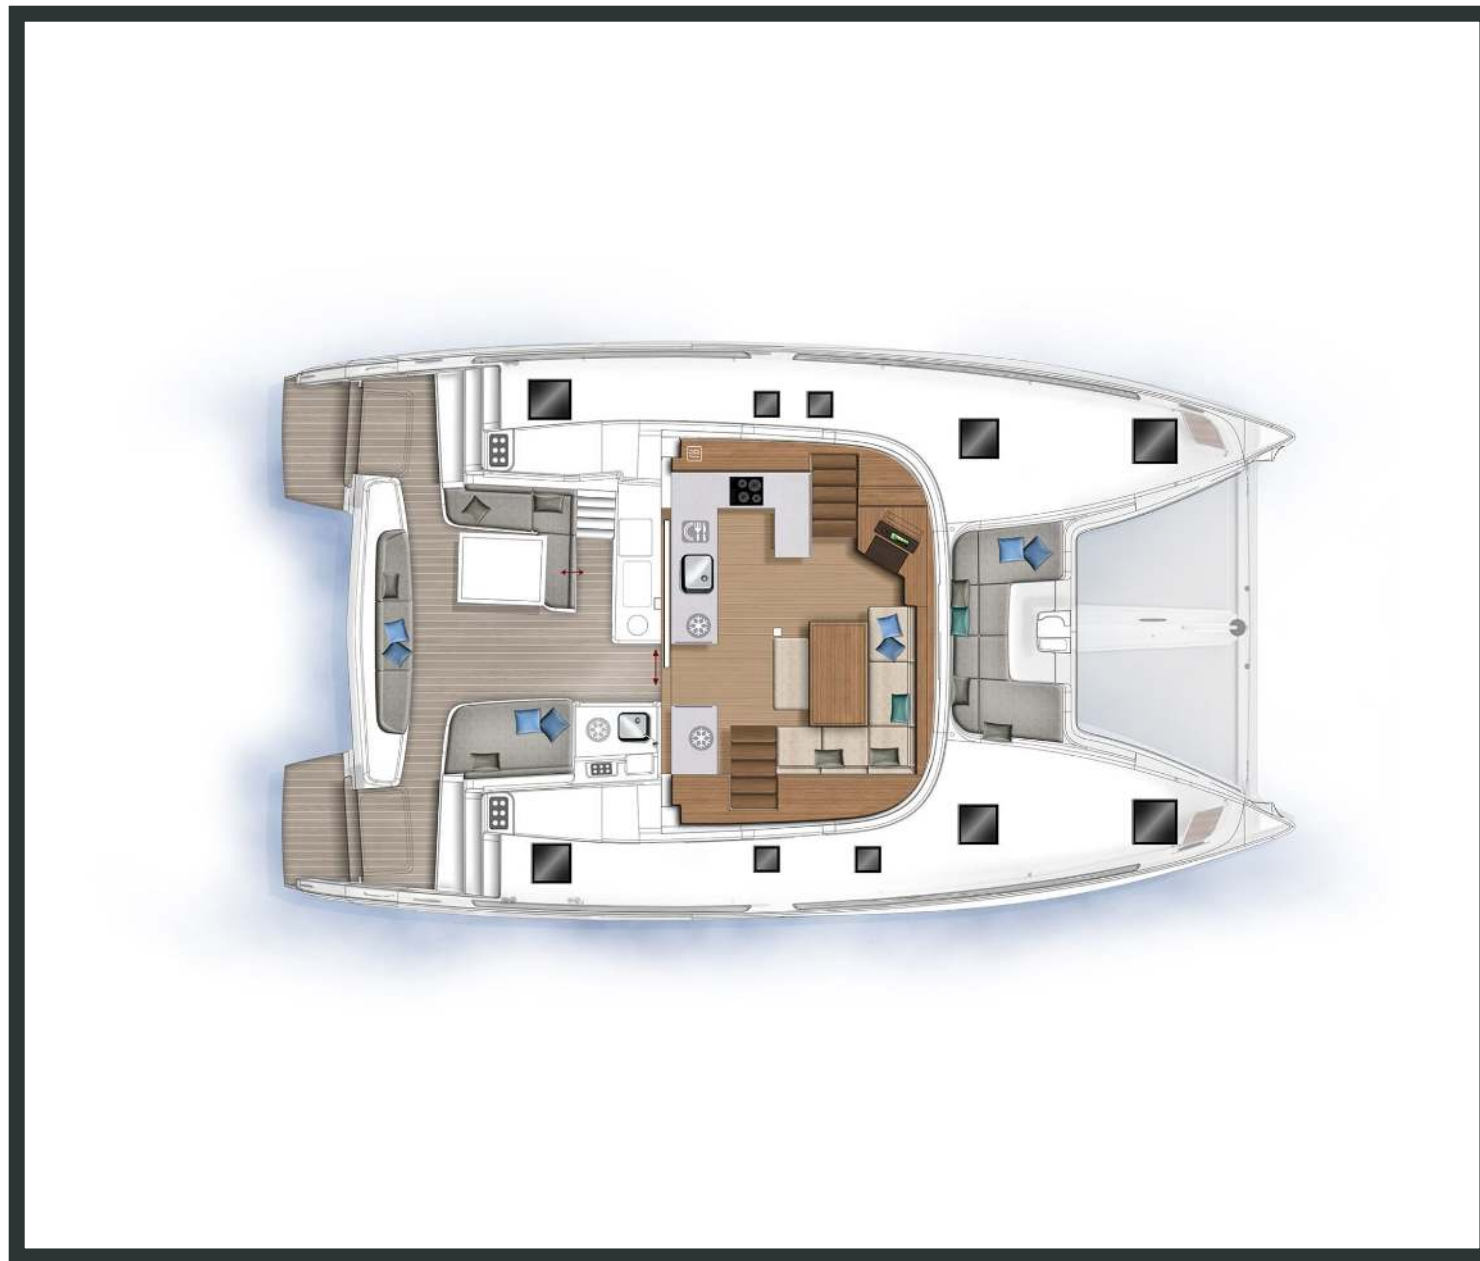

FULL INVENTORY / EQUIPMENT LIST

1. **Galley:** ✓ Bottle Can Opener ✓ Bowls ✓ Bread Knife ✓ Casserole ✓ Cheese Grater
   ✓ Clothes Pegs ✓ Coffee Cups ✓ Coffee Pot Filter Press ✓ Cutting Boards ✓ Drinking Glasses
   ✓ Dust Pan & Brush ✓ Forks ✓ Freezer ✓ Frying Pans ✓ Gas Stove with Burners & Grill ✓ Kettle
   ✓ Ladle ✓ Lemon Squeezer ✓ Main Dish Plates ✓ Meat Knives ✓ Oven Gloves
   ✓ Placemats for Pots ✓ Plates Small ✓ Plates Soup ✓ Pyrex Oven dish ✓ Refrigerator
   ✓ Salad Bowls ✓ Saucepans ✓ Serving Knives ✓ Serving Plates ✓ Serving Tray ✓ Small Plates
   ✓ Soup Spoons ✓ Spagetti Strainer ✓ Spatula ✓ Tapper Ware ✓ Tea Spoons ✓ Tea Strainer
   ✓ Tongs ✓ Vegetable Knives ✓ Vegetable Peeler ✓ Water Jug ✓ Whisk ✓ Wine Glasses
   ✓ Wooden Spoons
2. **Miscellaneous:** ✓ Holding Tank(s)
3. **Navigation:** ✓ BatteryOperatedNavLightsSet ✓ Binoculars ✓ Divider ✓ Greek Waters Pilot
   ✓ Hand Bearing Compass ✓ Light House Book ✓ Navigation Ruller ✓ Pencil Set
   ✓ Sea Charts Area Set
4. **Safety:** ✓ Black Plastic Balls ✓ Black Plastic Cone ✓ Bosun's Chair ✓ Distress Flares Box
   ✓ Distress Mirror ✓ Emergency Tiller ✓ EPIRB ✓ Fire Extinguishers ✓ First Aid Kit
   ✓ Floating Light ✓ Foghorn ✓ Horseshoe Lifebuoy ✓ Life Jackets, Adults ✓ Life Jackets, Child
   ✓ Liferaft ✓ Radar Reflector ✓ Safety Harnesses with Belts ✓ Set of Flags, C.N.Q. ✓ Wire Cutter
   ✓ Wooden Blanks Set
5. **Sails / Covers:** ✓ Bimini Top ✓ Full Batten Main Sail ✓ Lazy Bag with Lazy Jacks ✓ Self Tacking Jib
   ✓ Sprayhood ✓ Stern Tent
6. **Spares / Tools:** ✓ Boat Manuals ✓ Engine(s) Spares Box ✓ HoldingTanks ✓ Sail Repair Kit
   ✓ Scissors ✓ Tools Box ✓ Torch Light

NEED ASSISTANCE? GET HELP

CHARTER ENQUIRY

SPECIAL OFFERS