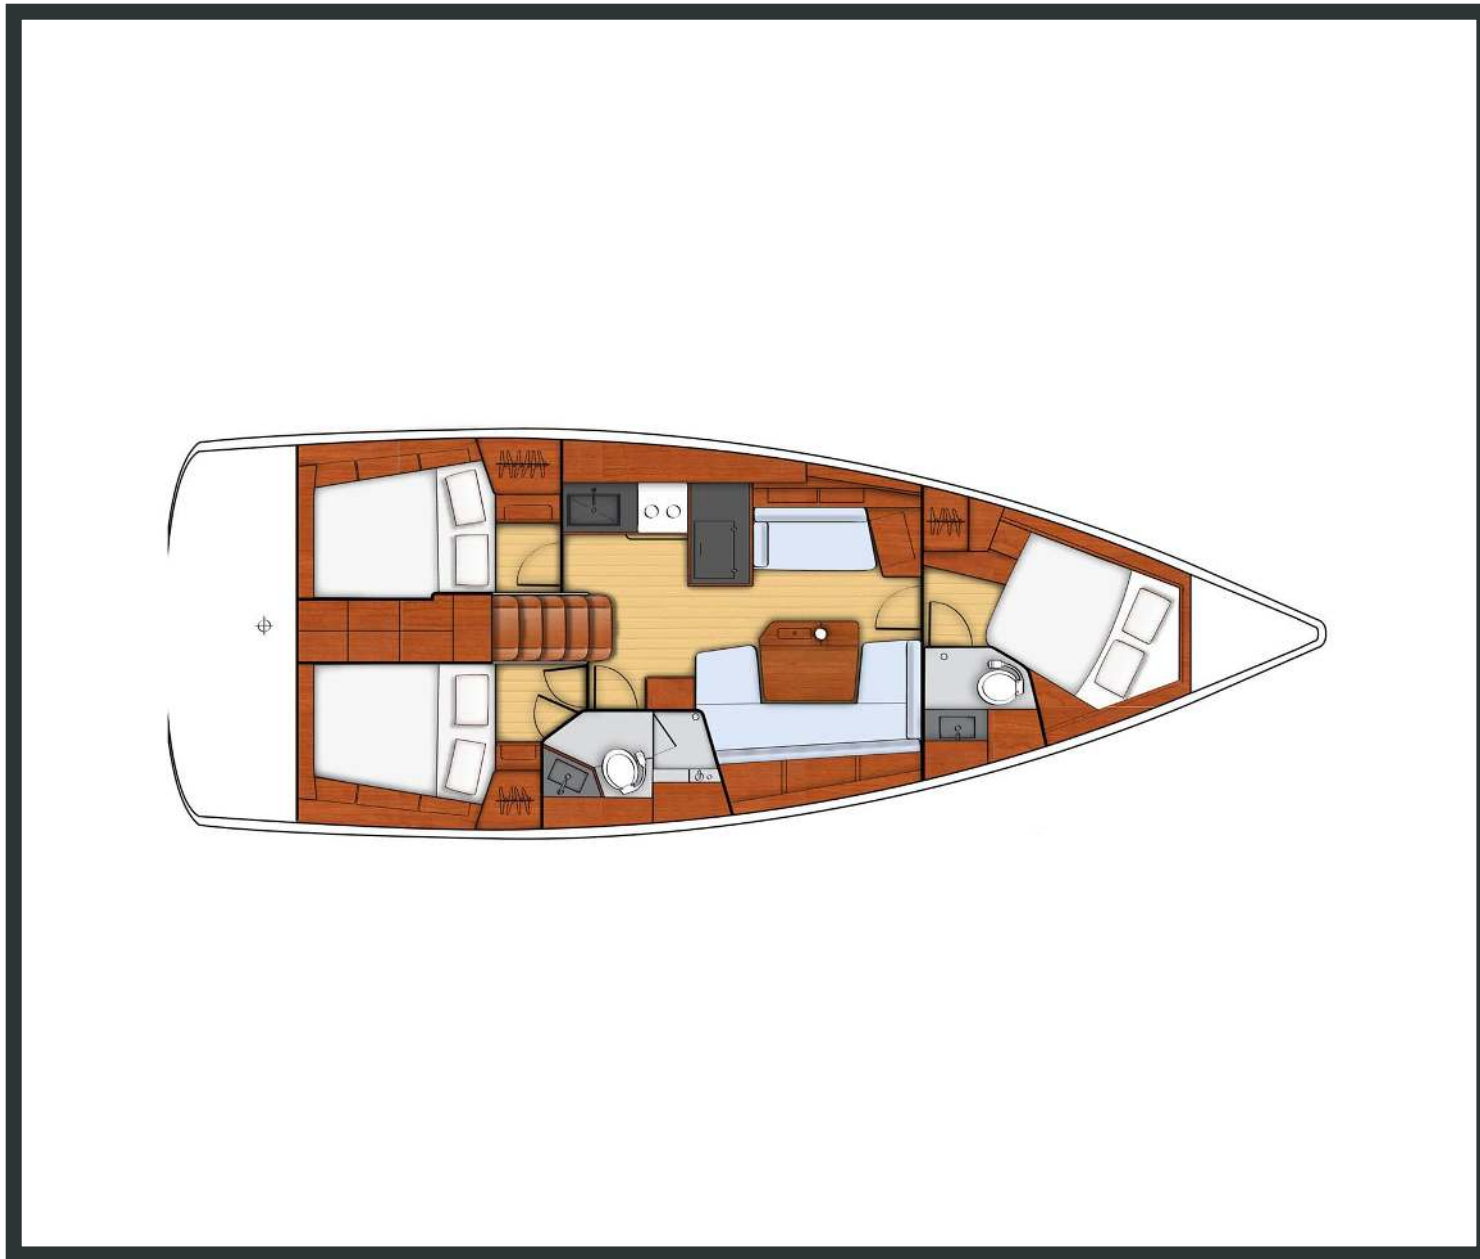

Oceanis **41.1**

Elena, Model 2020

Oceanis **41.1 / Elena**, Model 2020
8 guests / **3** cabins / **2** wc

The modern interior and exterior design, coupled with a folding swimming transom, a mainsail arch and the well-balanced sail plan, render the Oceanis 41.1 an instant success.

 Solar Panels

From charter bases at: **LEFKAS**
 Available as: **BAREBOAT / SKIPPED / DAY TRIP**

SPECIFICATIONS:

LOA (m)	12.43	Fuel capacity (lt)	200.0
Beam (m)	4.2	Main sail type	Batten
Draft (m)	2.19	Genoa type	Furling
Cabins	3	Main sail area (sq.m.)	40
Berths	8	Genoa sail area (sq.m.)	42
Heads	2	Crusing speed (knots)	0.0
Engines (hp)	45	Max speed (knots)	0.0

Oceanis **41.1**
Elena, Model 2020

Oceanis **41.1**
Elena, Model 2020

FULL INVENTORY / EQUIPMENT LIST

Accommodation: ✓ 2 Heads ✓ 2 Showers ✓ 3 Double Bed Cabins

Bedding / Linen: ✓ Blankets ✓ Hangers ✓ Linen & Bedding ✓ Pillows ✓ Pillow Cases ✓ Sheets
✓ Towels Bath ✓ Towels Face