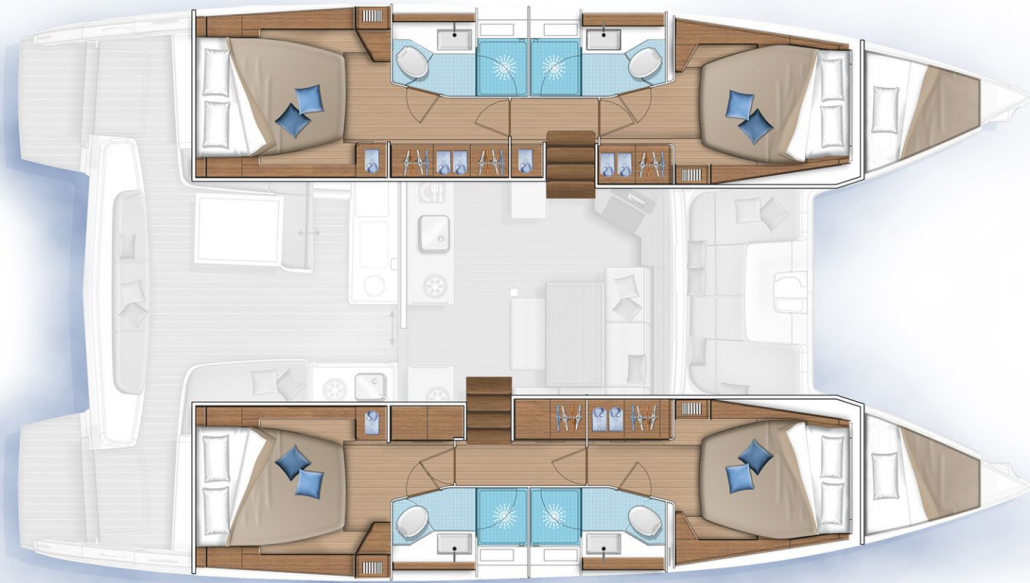

Lagoon 46
Emmelia, Model 2021

FULL INVENTORY / EQUIPMENT LIST

1. **Accommodation:** ✓ 1 Bow Cabin Head ✓ 2 Bow Single Bed Cabins ✓ 4 Double Bed Cabins
   ✓ 4 Heads ✓ 4 Showers ✓ Saloon Double Bed Convertible
2. **Bedding / Linen:** ✓ Blankets ✓ Hangers ✓ Linen & Bedding ✓ Pillows ✓ Pillow Cases ✓ Sheets
   ✓ Towels Bath ✓ Towels Face
3. **Comfort / Pleasure:** ✓ 220V Sockets ✓ Air Condition ✓ Air Heating ✓ Cockpit Cushions
   ✓ Cockpit Fridge ✓ Cockpit Ice Box ✓ Cockpit Speakers ✓ Deck Cushions ✓ Electric Toilets
   ✓ Fans in Cabins ✓ Fans in Saloon ✓ Fly Bridge ✓ Fly Bridge Cushions ✓ Fly Bridge Sunpads
   ✓ Generator ✓ Hot Water ✓ Music Player ✓ Saloon Speakers ✓ Snorkelling Sets
   ✓ Sockets 220V Cabins ✓ Sockets 220V Saloon ✓ Solar Panels ✓ USB Charging Ports
   ✓ Usb Charging Ports Cabins ✓ Usb Charging Ports Cockpit ✓ Usb Charging Ports Saloon
   ✓ Water Maker
4. **Deck:** ✓ Anchor ✓ Anchor Chain ✓ Anchor Windlass Control ✓ Anchor Windlass Handle
   ✓ Boat Hook ✓ Cockpit Shower ✓ Cockpit Table ✓ Deck Brush ✓ Diesel Canister ✓ Dinghy
   ✓ Dinghy Oars & Locks ✓ Dinghy Pump ✓ Dinghy Repair Kit ✓ Electric Anchor Windlass
   ✓ Electric Winches ✓ Engine Oil Spare ✓ Fenders ✓ Flag Halyards ✓ Fuel funnel ✓ Gas Bottles
   ✓ Hydraulic Gangway ✓ Mooring Ropes 25m ✓ Mooring Ropes 50m ✓ Outboard Motor
   ✓ Outboard Motor Jerry Can ✓ Padlocks ✓ Plastic Bucket ✓ Rigid Bottom Dinghy ✓ Ropes Spare
   ✓ Spare Anchor ✓ Spare Anchor Chain 10m ✓ Swimming Ladder ✓ Tanks Opener
   ✓ Water Hose & Adaptors ✓ Winch Handles
5. **Electricity:** ✓ Battery Charger ✓ Inverter ✓ Shore Power Cable ✓ Shore Power Cable & Adaptors
6. **Electronics:** ✓ Auto Pilot ✓ Depth Sounder ✓ GPS Plotter in Helm Station ✓ Speed Log ✓ VHF
   ✓ Wind System