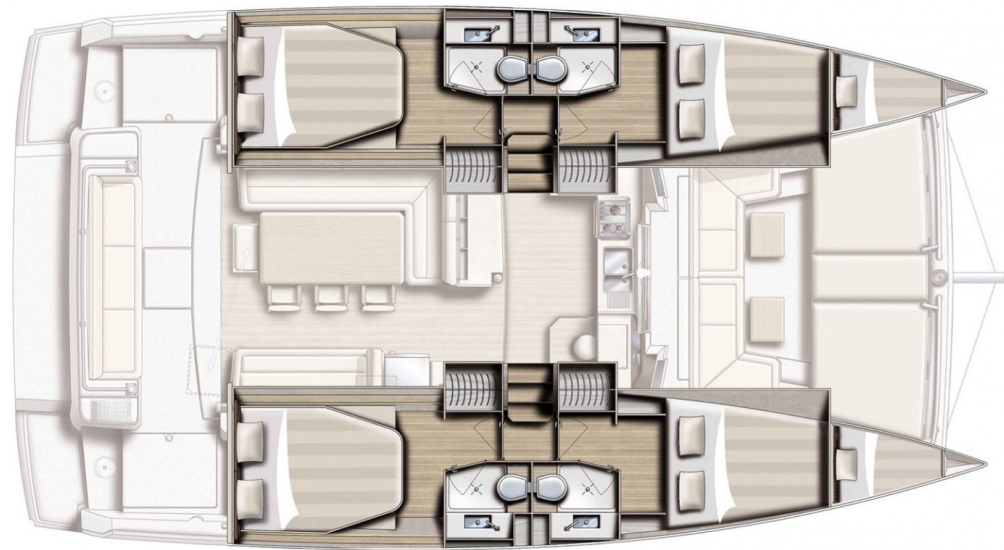

Bali 4.1

Neusis, Model 2020

Bali 4.1 / Neusis, Model 2020
12 guests / 4 +2 cabins / 4 wc

When you're cruising, time becomes irrelevant and space is everything. The Bali 4.1 catamaran provides the ideal platform for taking it easy, with plenty of room for the family to spread out, chill and enjoy the journey.

Air Condition

Fly Bridge

Solar Panels

From charter bases at: **KOS / RHODES**
 Available as: **BAREBOAT / SKIPPERED / DAY TRIP**

SPECIFICATIONS:

LOA (m)	12.12	Main sail type	Full Batten
Beam (m)	6.72	Genoa type	Self tacking jib
Draft (m)	1.12	Main sail area (sq.m.)	50
Cabins	6	Genoa sail area (sq.m.)	35
Berths	12	Crusing speed (knots)	7
Heads	4	Max speed (knots)	0.0
Engines (hp)	2x 40	Main engines consumption (lt/h)	9
Fuel capacity (lt)	400.0		

Bali **4.1**
Neusis, Model 2020

Bali 4.1
Neusis, Model 2020

FULL INVENTORY / EQUIPMENT LIST

Accommodation: ✓ 2 Bow Single Bed Cabins ✓ 4 Double Bed Cabins ✓ 4 Heads ✓ 4 Showers
 ✓ Saloon Double Bed Convertible