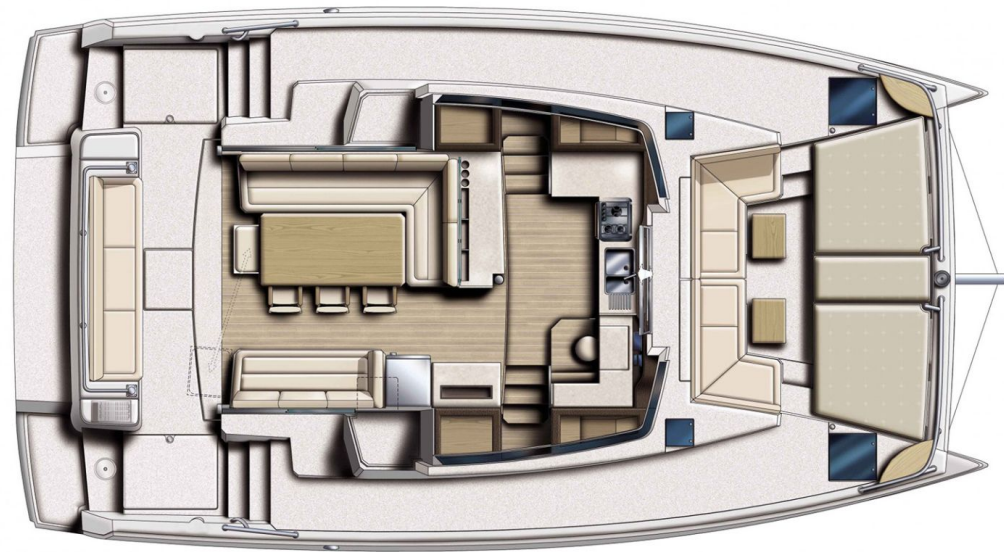

FULL INVENTORY / EQUIPMENT LIST

1. **Galley:** ✓ Bottle Can Opener ✓ Bowls ✓ Bread Knife ✓ Casserole ✓ Cheese Grater
   ✓ Clothes Pegs ✓ Coffee Cups ✓ Coffee Pot Filter Press ✓ Cutting Boards ✓ Drinking Glasses
   ✓ Dust Pan & Brush ✓ Forks ✓ Freezer ✓ Frying Pans ✓ Gas Stove with Burners & Grill ✓ Kettle
   ✓ Ladle ✓ Lemon Squeezer ✓ Main Dish Plates ✓ Meat Knives ✓ Oven Gloves
   ✓ Placemats for Pots ✓ Plates Small ✓ Plates Soup ✓ Pyrex Oven dish ✓ Refrigerator
   ✓ Salad Bowls ✓ Saucepans ✓ Serving Knives ✓ Serving Plates ✓ Serving Tray ✓ Small Plates
   ✓ Soup Spoons ✓ Spagetti Strainer ✓ Spatula ✓ Tapper Ware ✓ Tea Spoons ✓ Tea Strainer
   ✓ Tongs ✓ Vegetable Knives ✓ Vegetable Peeler ✓ Water Jug ✓ Whisk ✓ Wine Glasses
   ✓ Wooden Spoons
2. **Miscellaneous:** ✓ Holding Tank(s)
3. **Navigation:** ✓ BatteryOperatedNavLightsSet ✓ Binoculars ✓ Divider ✓ Greek Waters Pilot
   ✓ Hand Bearing Compass ✓ Light House Book ✓ Navigation Ruller ✓ Pencil Set
   ✓ Sea Charts Area Set
4. **Safety:** ✓ Black Plastic Balls ✓ Black Plastic Cone ✓ Bosun's Chair ✓ Distress Flares Box
   ✓ Distress Mirror ✓ Emergency Tiller ✓ EPIRB ✓ Fire Extinguishers ✓ First Aid Kit
   ✓ Floating Light ✓ Foghorn ✓ Horseshoe Lifebuoy ✓ Life Jackets, Adults ✓ Life Jackets, Child
   ✓ Liferaft ✓ Radar Reflector ✓ Safety Harnesses with Belts ✓ Set of Flags, C.N.Q. ✓ Wire Cutter
   ✓ Wooden Blanks Set
5. **Sails / Covers:** ✓ Bimini Top ✓ Full Batten Main Sail ✓ Lazy Bag with Lazy Jacks ✓ Self Tacking Jib
   ✓ Sprayhood ✓ Stern Tent
6. **Spares / Tools:** ✓ Boat Manuals ✓ Engine(s) Spares Box ✓ Sail Repair Kit ✓ Scissors ✓ Tools Box
   ✓ Torch Light

NEED ASSISTANCE? GET HELP

CHARTER ENQUIRY

SPECIAL OFFERS