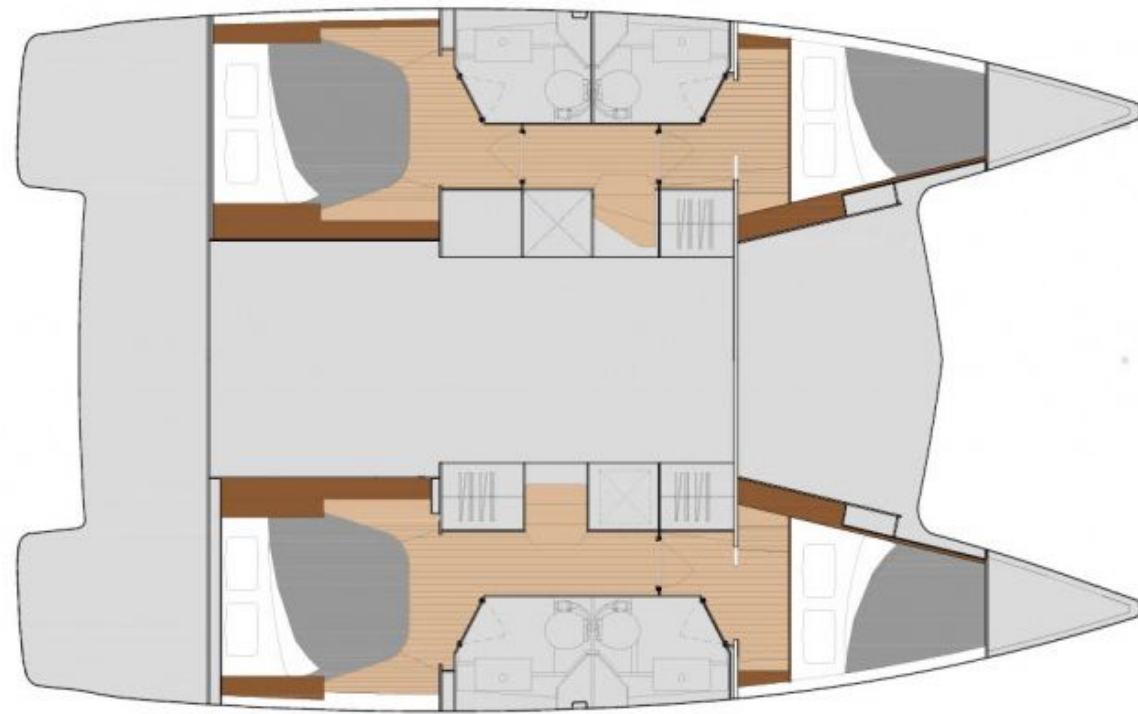

Lucia **40**
Fortuna, Model 2020

FULL INVENTORY / EQUIPMENT LIST

1. **Accommodation:** ✓ 4 Double Bed Cabins ✓ 4 Heads ✓ 4 Showers ✓ Saloon Double Bed Convertible
2. **Bedding / Linen:** ✓ Blankets ✓ Hangers ✓ Linen & Bedding ✓ Pillows ✓ Pillow Cases ✓ Sheets
   ✓ Towels Bath ✓ Towels Face
3. **Comfort / Pleasure:** ✓ 220V Sockets ✓ Air Condition ✓ Air Heating ✓ Cockpit Cushions
   ✓ Cockpit Speakers ✓ Deck Cushions ✓ Deck Sunpads ✓ Electric Toilets ✓ Fans in Cabins
   ✓ Fans in Saloon ✓ Fly Bridge ✓ Fly Bridge Cushions ✓ Fly Bridge Sunpads ✓ Generator
   ✓ Hot Water ✓ Music Player ✓ Saloon Speakers ✓ Snorkelling Sets ✓ Sockets 220V Cabins
   ✓ Sockets 220V Saloon ✓ Solar Panels ✓ Sunpads Bow ✓ USB Charging Ports
4. **Deck:** ✓ Anchor ✓ Anchor Chain ✓ Anchor Windlass Control ✓ Anchor Windlass Handle
   ✓ Boat Hook ✓ Cockpit Shower ✓ Cockpit Table ✓ Deck Brush ✓ Diesel Canister ✓ Dinghy
   ✓ Dinghy Oars & Locks ✓ Dinghy Pump ✓ Dinghy Repair Kit ✓ Electric Anchor Windlass
   ✓ Electric Winches ✓ Engine Oil Spare ✓ Fenders ✓ Flag Halyards ✓ Fuel funnel ✓ Gangway Inox
   ✓ Gas Bottles ✓ Mooring Ropes 25m ✓ Mooring Ropes 50m ✓ Outboard Motor
   ✓ Outboard Motor Jerry Can ✓ Padlocks ✓ Plastic Bucket ✓ Rigid Bottom Dinghy ✓ Ropes Spare
   ✓ Spare Anchor ✓ Spare Anchor Chain 10m ✓ Swimming Ladder ✓ Tanks Opener
   ✓ Water Hose & Adaptors ✓ Winch Handles
5. **Electricity:** ✓ Battery Charger ✓ Inverter ✓ Shore Power Cable ✓ Shore Power Cable & Adaptors
6. **Electronics:** ✓ Auto Pilot ✓ Depth Sounder ✓ GPS Plotter in Saloon ✓ Speed Log ✓ VHF
   ✓ Wind System