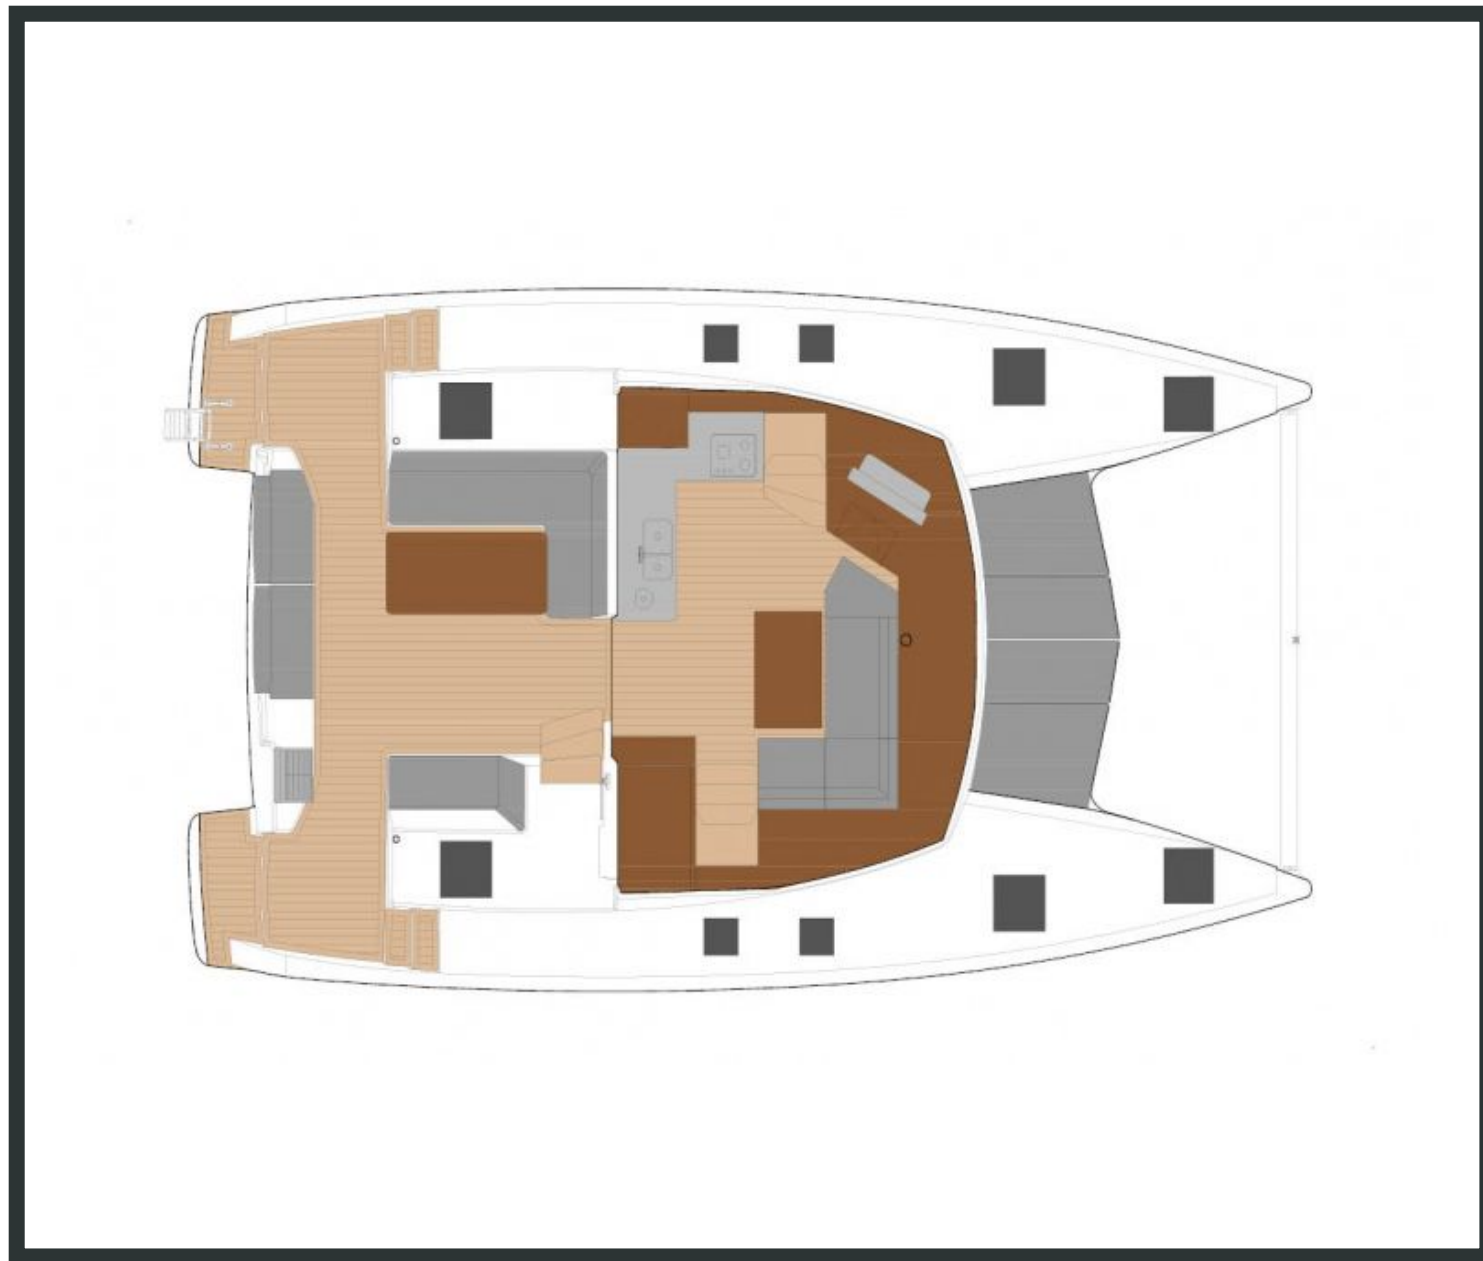

Lucia **40**
Fortuna, Model 2020

Lucia **40** / **Fortuna**, Model 2020

10 guests / **4** cabins / **4** wc

This yacht is a sleek performer under sail keeping within the confines of the Fountaine Pajot demands for a performance cruising catamaran.

Lucia 40
Fortuna, Model 2020

Lucia **40**
Fortuna, Model 2020

FULL INVENTORY / EQUIPMENT LIST

- Accommodation:** ✓ 4 Double Bed Cabins ✓ 4 Heads ✓ 4 Showers ✓ Saloon Double Bed Convertible
- Bedding / Linen:** ✓ Blankets ✓ Hangers ✓ Linen & Bedding ✓ Pillows ✓ Pillow Cases ✓ Sheets
 ✓ Towels Bath ✓ Towels Face
- Comfort / Pleasure:** ✓ 220V Sockets ✓ Air Condition ✓ Air Heating ✓ Cockpit Cushions
 ✓ Cockpit Speakers ✓ Deck Cushions ✓ Deck Sunpads ✓ Electric Toilets ✓ Fans in Cabins
 ✓ Fans in Saloon ✓ Fly Bridge ✓ Fly Bridge Cushions ✓ Fly Bridge Sunpads ✓ Generator
 ✓ Hot Water ✓ Music Player ✓ Saloon Speakers ✓ Snorkelling Sets ✓ Sockets 220V Cabins
 ✓ Sockets 220V Saloon ✓ Solar Panels ✓ Sunpads Bow ✓ USB Charging Ports
- Deck:** ✓ Anchor ✓ Anchor Chain ✓ Anchor Windlass Control ✓ Anchor Windlass Handle
 ✓ Boat Hook ✓ Cockpit Shower ✓ Cockpit Table ✓ Deck Brush ✓ Diesel Canister ✓ Dinghy
 ✓ Dinghy Oars & Locks ✓ Dinghy Pump ✓ Dinghy Repair Kit ✓ Electric Anchor Windlass
 ✓ Electric Winches ✓ Engine Oil Spare ✓ Fenders ✓ Flag Halyards ✓ Fuel funnel ✓ Gangway Inox
 ✓ Gas Bottles ✓ Mooring Ropes 25m ✓ Mooring Ropes 50m ✓ Outboard Motor
 ✓ Outboard Motor Jerry Can ✓ Padlocks ✓ Plastic Bucket ✓ Rigid Bottom Dinghy ✓ Ropes Spare
 ✓ Spare Anchor ✓ Spare Anchor Chain 10m ✓ Swimming Ladder ✓ Tanks Opener
 ✓ Water Hose & Adaptors ✓ Winch Handles
- Electricity:** ✓ Battery Charger ✓ Inverter ✓ Shore Power Cable ✓ Shore Power Cable & Adaptors
- Electronics:** ✓ Auto Pilot ✓ Depth Sounder ✓ GPS Plotter in Saloon ✓ Speed Log ✓ VHF
 ✓ Wind System