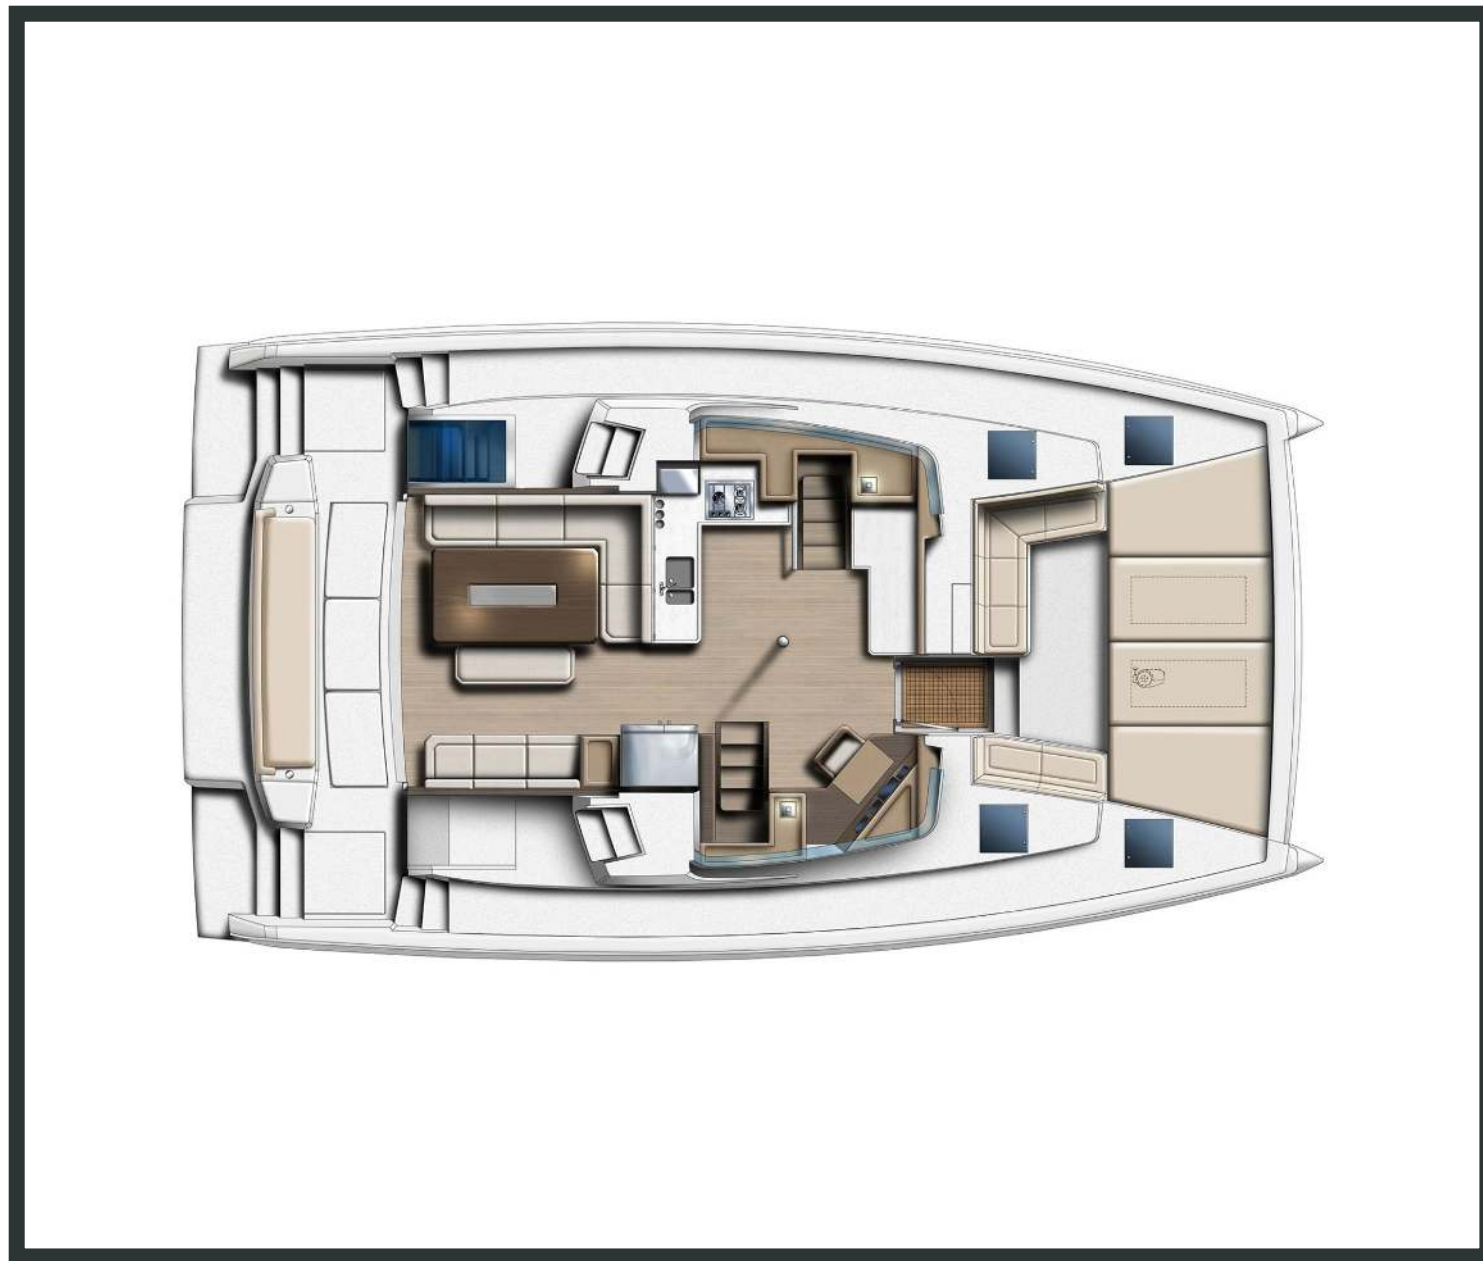

FULL INVENTORY / EQUIPMENT LIST

Galley: ✓ Bottle Can Opener ✓ Bowls ✓ Bread Knife ✓ Casserole ✓ Cheese Grater
✓ Clothes Pegs ✓ Coffee Cups ✓ Coffee Pot Filter Press ✓ Cutting Boards ✓ Drinking Glasses
✓ Dust Pan & Brush ✓ Forks ✓ Freezer ✓ Frying Pans ✓ Gas Stove with Burners & Grill ✓ Kettle
✓ Ladle ✓ Lemon Squeezer ✓ Main Dish Plates ✓ Meat Knives ✓ Oven Gloves
✓ Placemats for Pots ✓ Plates Small ✓ Plates Soup ✓ Pyrex Oven dish ✓ Refrigerator
✓ Salad Bowls ✓ Saucepans ✓ Serving Knives ✓ Serving Plates ✓ Serving Tray ✓ Small Plates
✓ Soup Spoons ✓ Spagetti Strainer ✓ Spatula ✓ Tapper Ware ✓ Tea Spoons ✓ Tea Strainer
✓ Tongs ✓ Vegetable Knives ✓ Vegetable Peeler ✓ Water Jug ✓ Whisk ✓ Wine Glasses
✓ Wooden Spoons

Miscellaneous: ✓ Holding Tank(s)

Navigation: ✓ BatteryOperatedNavLightsSet ✓ Binoculars ✓ Divider ✓ Greek Waters Pilot
✓ Hand Bearing Compass ✓ Light House Book ✓ Navigation Ruller ✓ Pencil Set
✓ Sea Charts Area Set

Safety: ✓ Black Plastic Balls ✓ Black Plastic Cone ✓ Bosun's Chair ✓ Distress Flares Box
✓ Distress Mirror ✓ Emergency Tiller ✓ EPIRB ✓ Fire Extinguishers ✓ First Aid Kit
✓ Floating Light ✓ Foghorn ✓ Horseshoe Lifebuoy ✓ Life Jackets, Adults ✓ Life Jackets, Child
✓ Liferaft ✓ Radar Reflector ✓ Safety Harnesses with Belts ✓ Set of Flags, C.N.Q. ✓ Wire Cutter
✓ Wooden Blanks Set

Sails / Covers: ✓ Bimini Top ✓ Full Batten Main Sail ✓ Lazy Bag with Lazy Jacks ✓ Self Tacking Jib
✓ Sprayhood ✓ Stern Tent

Spares / Tools: ✓ Boat Manuals ✓ Engine(s) Spares Box ✓ HoldingTanks ✓ Sail Repair Kit
✓ Scissors ✓ Tools Box ✓ Torch Light

NEED ASSISTANCE? GET HELP

CHARTER ENQUIRY

SPECIAL OFFERS