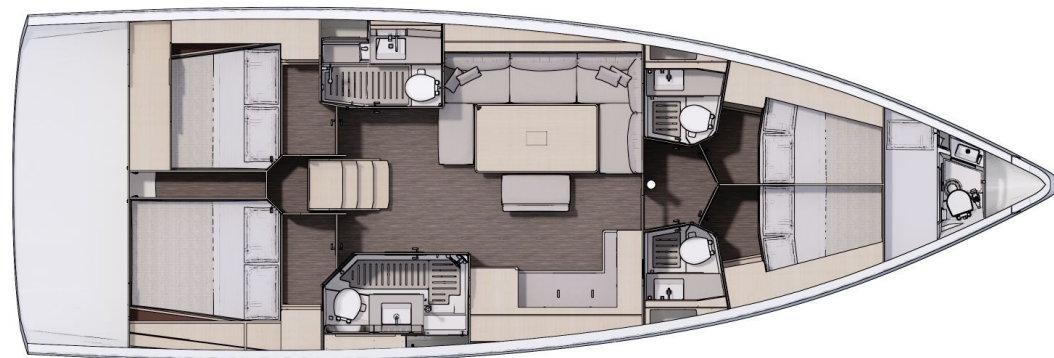

Dufour **470**
Andromeda, Model 2022

Dufour **470 / Andromeda**, Model 2022

9 guests / **4 +1** cabins / **4 +1** wc

The Dufour 470, in line with its predecessor, enjoys the yard's DNA while offering an edge of modernity. Its hull design and the fluidity of its deck layout already make it an iconic sailing boat. Its modernity, its simplicity and its elegance already make it a new classic.

From charter bases at: **ATHENS / LAVRION**

Available as: **BAREBOAT / SKIPPED / DAY TRIP**

SPECIFICATIONS:

LOA (m)	14.85	Fuel capacity (lt)	250.0
Beam (m)	4.74	Main sail type	Full Batten
Draft (m)	2.2	Genoa type	Self tacking jib
Cabins	5	Main sail area (sq.m.)	57
Berths	9	Genoa sail area (sq.m.)	50
Heads	5	Crusing speed (knots)	7

Dufour **470**
Andromeda, Model 2022

Dufour **470**
Andromeda, Model 2022

FULL INVENTORY / EQUIPMENT LIST

Accommodation: ✓ 1 Bow Cabin Head ✓ 1 Bow Single Bed Cabin ✓ 4 Double Bed Cabins ✓ 4 Heads
 ✓ 4 Showers ✓ Saloon Double Bed Convertible