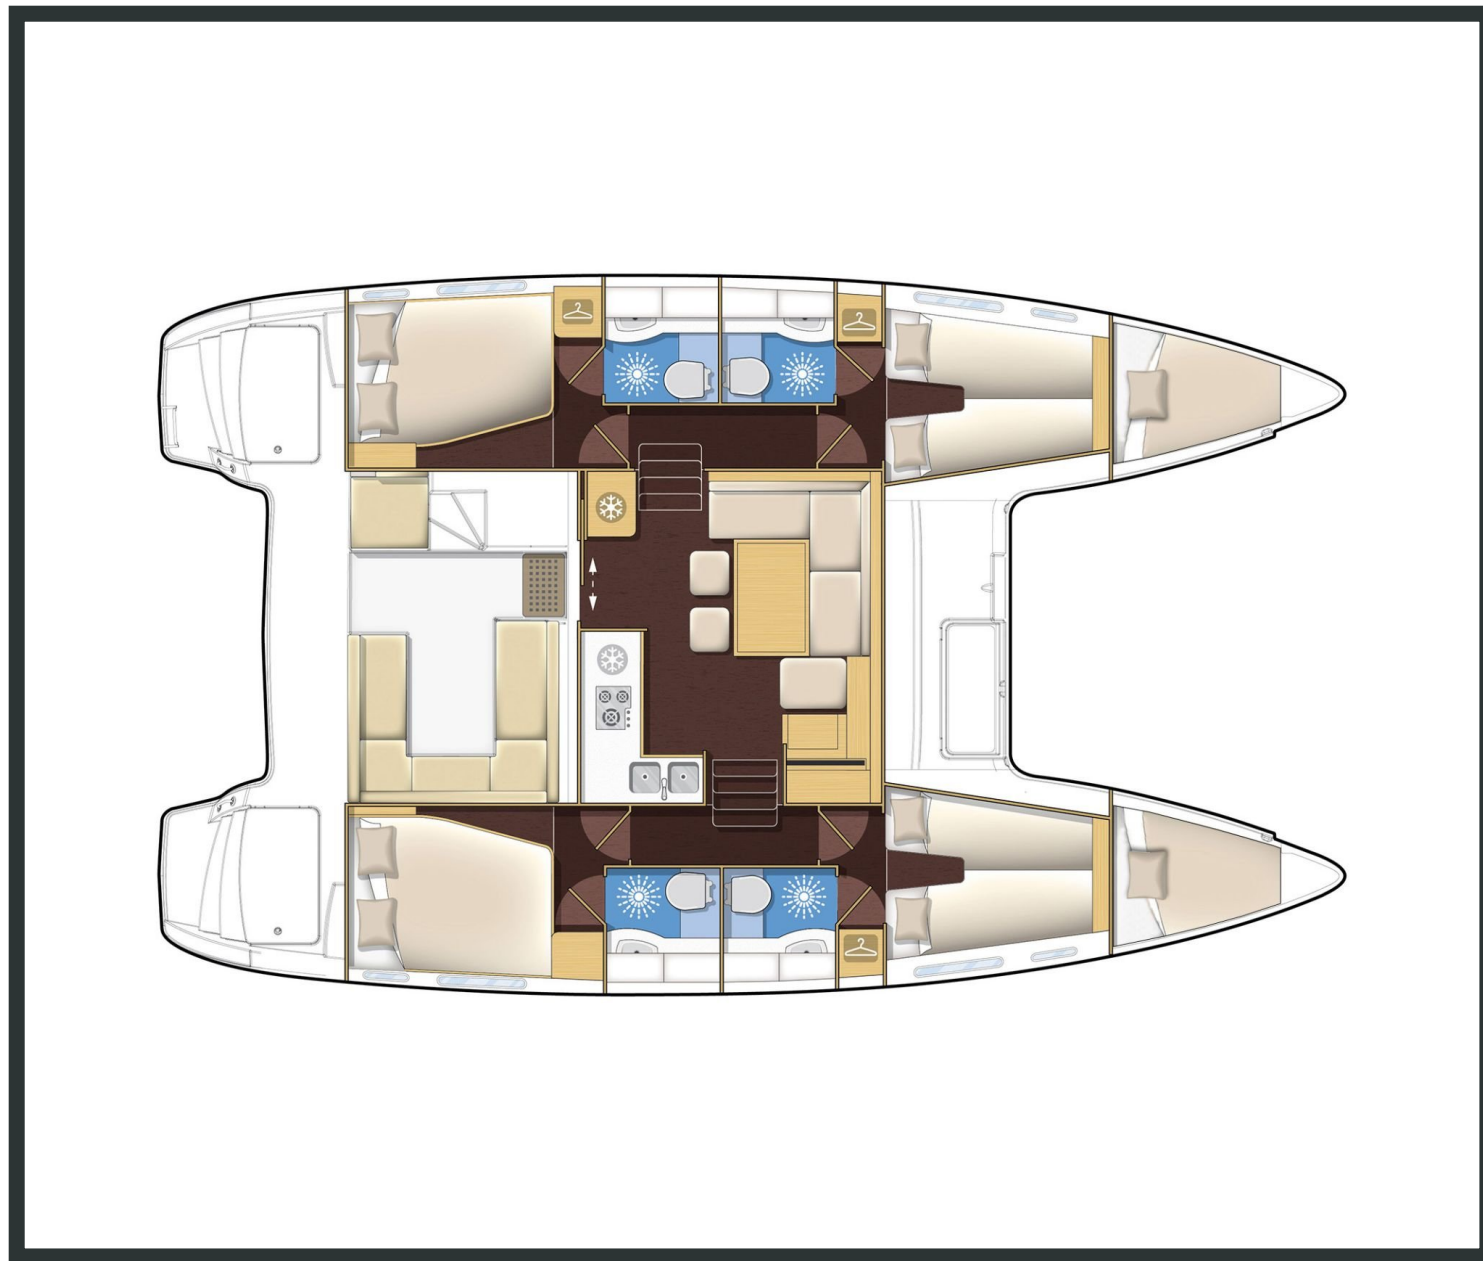

Lagoon **400 S2**
Callisto, Model 2017

FULL INVENTORY / EQUIPMENT LIST

1. **Accommodation:** ✓ 1 Bow Cabin Head ✓ 2 Bow Single Bed Cabins ✓ 4 Double Bed Cabins
   ✓ 4 Heads ✓ 4 Showers ✓ Saloon Double Bed Convertible
2. **Bedding / Linen:** ✓ Blankets ✓ Hangers ✓ Linen & Bedding ✓ Pillows ✓ Pillow Cases ✓ Sheets
   ✓ Towels Bath ✓ Towels Face
3. **Comfort / Pleasure:** ✓ 220V Sockets ✓ Cockpit Cushions ✓ Cockpit Speakers ✓ Electric Toilets
   ✓ Fans in Cabins ✓ Fans in Saloon ✓ Hot Water ✓ Music Player ✓ Saloon Speakers
   ✓ Snorkelling Sets ✓ Sockets 220V Cabins ✓ Sockets 220V Saloon ✓ Solar Panels
   ✓ USB Charging Ports ✓ Usb Charging Ports Cabins ✓ Usb Charging Ports Saloon
4. **Deck:** ✓ Anchor ✓ Anchor Chain ✓ Anchor Windlass Control ✓ Anchor Windlass Handle
   ✓ Boat Hook ✓ Cockpit Shower ✓ Cockpit Table ✓ Deck Brush ✓ Diesel Canister ✓ Dinghy
   ✓ Dinghy Oars & Locks ✓ Dinghy Pump ✓ Dinghy Repair Kit ✓ Electric Anchor Windlass
   ✓ Electric Winches ✓ Engine Oil Spare ✓ Fenders ✓ Flag Halyards ✓ Fuel funnel ✓ Gangway Inox
   ✓ Gas Bottles ✓ Mooring Ropes 25m ✓ Mooring Ropes 50m ✓ Outboard Motor
   ✓ Outboard Motor Jerry Can ✓ Padlocks ✓ Plastic Bucket ✓ Rigid Bottom Dinghy ✓ Ropes Spare
   ✓ Spare Anchor ✓ Spare Anchor Chain 10m ✓ Swimming Ladder ✓ Tanks Opener
   ✓ Teak Cockpit Floor ✓ Water Hose & Adaptors ✓ Winch Handles
5. **Electricity:** ✓ Battery Charger ✓ Shore Power Cable ✓ Shore Power Cable & Adaptors
6. **Electronics:** ✓ Auto Pilot ✓ Depth Sounder ✓ GPS Plotter in Helm Station ✓ Speed Log ✓ VHF
   ✓ Wind System
7. **Galley:** ✓ Bottle Can Opener ✓ Bowls ✓ Bread Knife ✓ Casserole ✓ Cheese Grater
   ✓ Clothes Pegs ✓ Coffee Cups ✓ Coffee Pot Filter Press ✓ Cutting Boards ✓ Drinking Glasses
   ✓ Dust Pan & Brush ✓ Forks ✓ Frying Pans ✓ Gas Stove with Burners & Grill ✓ Kettle ✓ Ladle
   ✓ Lemon Squeezer ✓ Main Dish Plates ✓ Meat Knives ✓ Oven Gloves ✓ Placemats for Pots
   ✓ Plates Small ✓ Plates Soup ✓ Pyrex Oven dish ✓ Refrigerator ✓ Salad Bowls ✓ Saucepans
   ✓ Serving Knives ✓ Serving Plates ✓ Serving Tray ✓ Small Plates ✓ Soup Spoons
   ✓ Spagetti Strainer ✓ Spatula ✓ Tapper Ware ✓ Tea Spoons ✓ Tea Strainer ✓ Tongs
   ✓ Vegetable Knives ✓ Vegetable Peeler ✓ Water Jug ✓ Whisk ✓ Wine Glasses ✓ Wooden Spoons
8. **Miscellaneous:** ✓ Holding Tank(s)
9. **Navigation:** ✓ BatteryOperatedNavLightsSet ✓ Binoculars ✓ Divider ✓ Greek Waters Pilot
   ✓ Hand Bearing Compass ✓ Light House Book ✓ Navigation Ruller ✓ Pencil Set
   ✓ Sea Charts Area Set
10. **Safety:** ✓ Black Plastic Balls ✓ Black Plastic Cone ✓ Bosun's Chair ✓ Distress Flares Box
    ✓ Distress Mirror ✓ Emergency Tiller ✓ EPIRB ✓ Fire Extinguishers ✓ First Aid Kit
    ✓ Floating Light ✓ Foghorn ✓ Horseshoe Lifebuoy ✓ Life Jackets, Adults ✓ Life Jackets, Child
    ✓ Liferaft ✓ Radar Reflector ✓ Safety Harnesses with Belts ✓ Set of Flags, C.N.Q. ✓ Wire Cutter
    ✓ Wooden Blanks Set
11. **Sails / Covers:** ✓ Bimini Top ✓ Full Batten Main Sail ✓ Furling Genoa ✓ Lazy Bag with Lazy Jacks
    ✓ Sprayhood ✓ Stern Tent
12. **Spares / Tools:** ✓ Boat Manuals ✓ Engine(s) Spares Box ✓ HoldingTanks ✓ Sail Repair Kit
    ✓ Scissors ✓ Tools Box ✓ Torch Light

NEED ASSISTANCE? GET HELP

CHARTER ENQUIRY

SPECIAL OFFERS