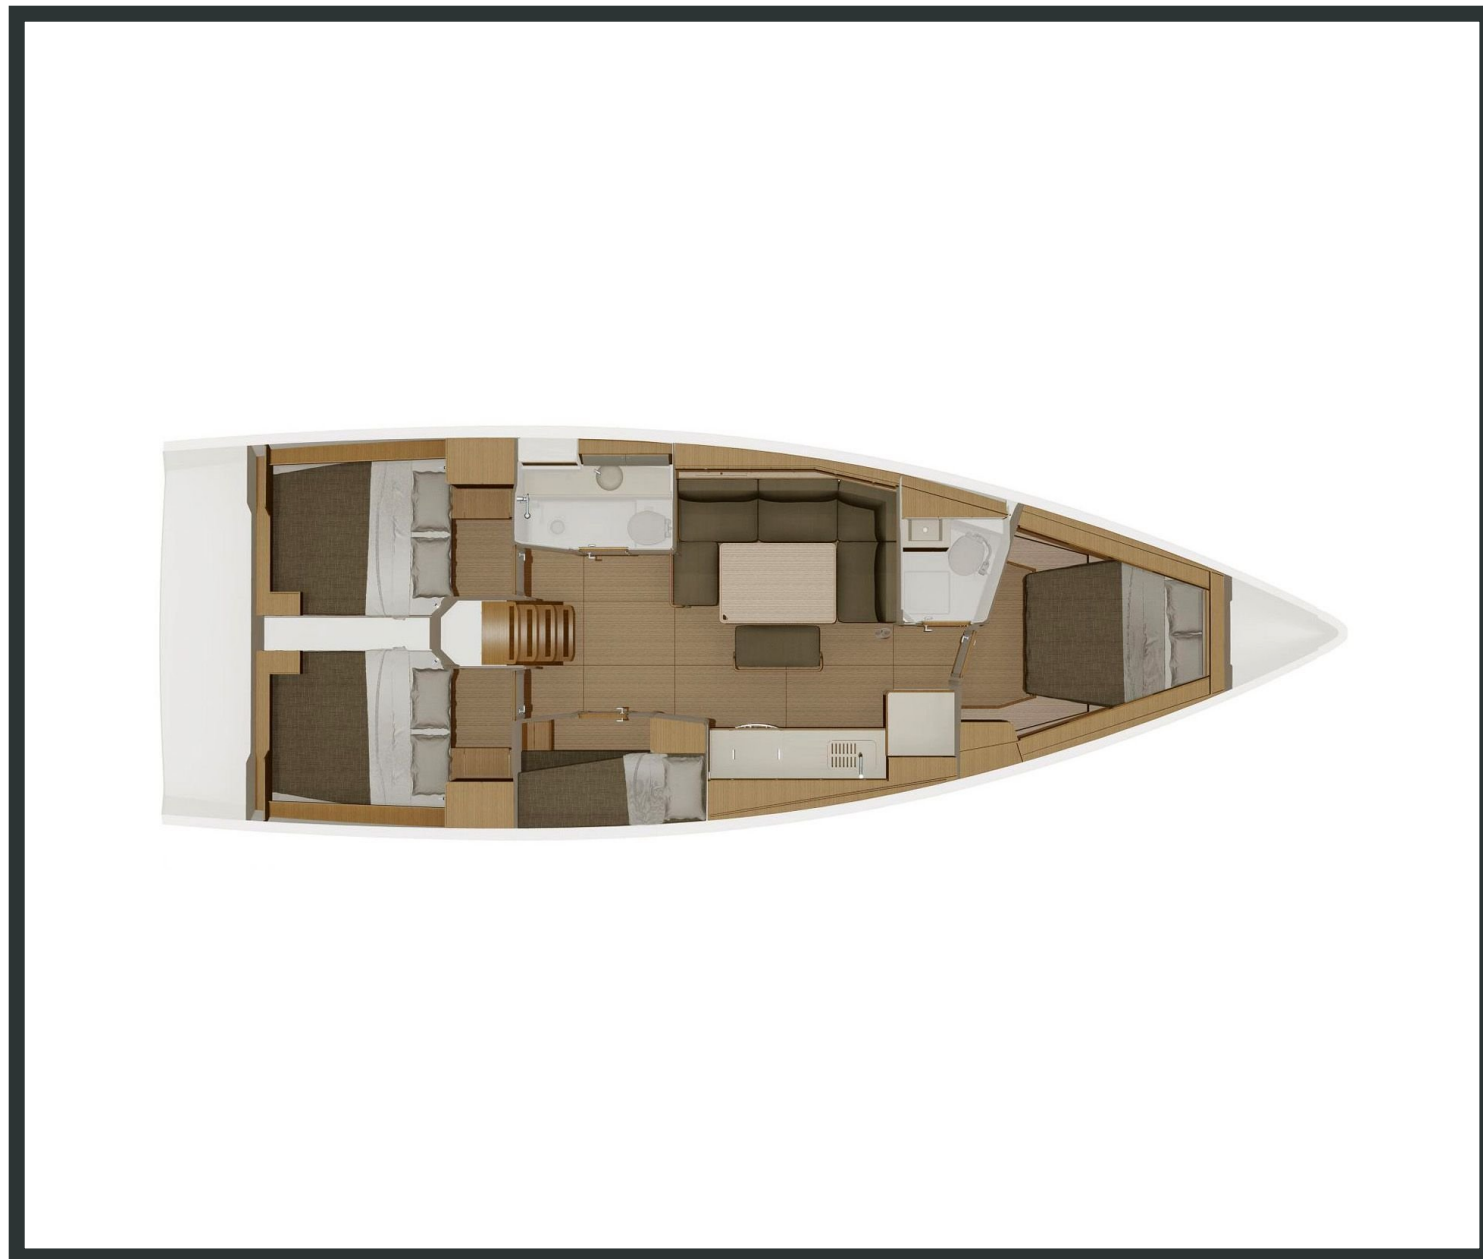

Dufour **430**

Hierax, Model 2022

---

Dufour **430**  
Hierax, Model 2022

Dufour **430**  
Hierax, Model 2022

## FULL INVENTORY / EQUIPMENT LIST

**Accommodation:** ✓ 1 Bunk Bed Cabin ✓ 2 Heads ✓ 2 Showers ✓ 3 Double Bed Cabins  
 ✓ Saloon Double Bed Convertible

**Bedding / Linen:** ✓ Blankets ✓ Hangers ✓ Linen & Bedding ✓ Pillows ✓ Pillow Cases ✓ Sheets  
 ✓ Towels Bath ✓ Towels Face