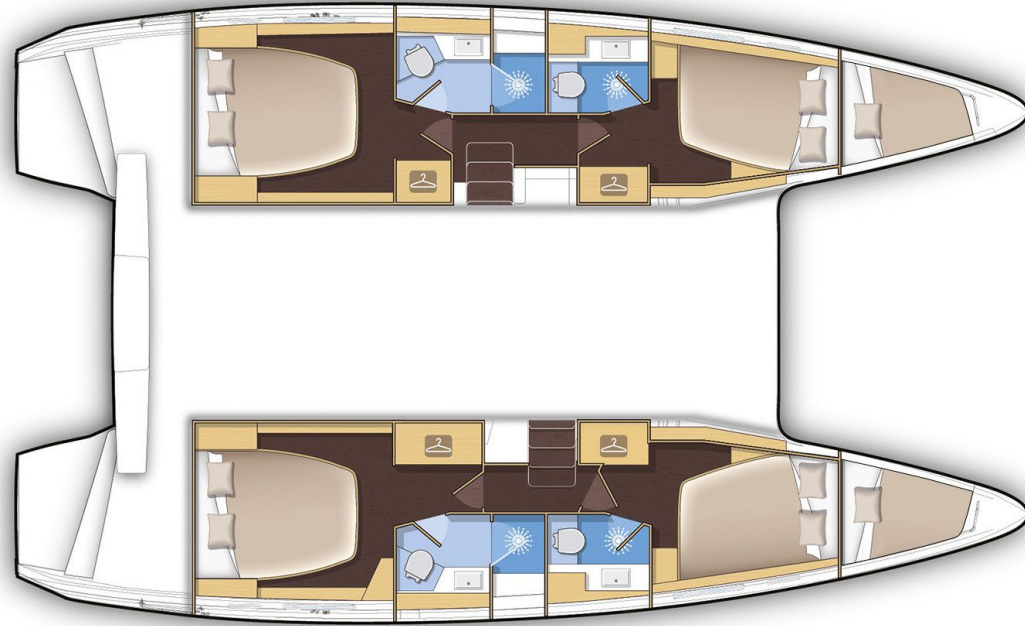

Lagoon 42
Niriis, Model 2020

FULL INVENTORY / EQUIPMENT LIST

1. **Accommodation:** ✓ 1 Bow Cabin Head ✓ 2 Bow Single Bed Cabins ✓ 4 Double Bed Cabins
   ✓ 4 Heads ✓ 4 Showers ✓ Saloon Double Bed Convertible
2. **Bedding / Linen:** ✓ Blankets ✓ Hangers ✓ Linen & Bedding ✓ Pillows ✓ Pillow Cases ✓ Sheets
   ✓ Towels Bath ✓ Towels Face
3. **Comfort / Pleasure:** ✓ 220V Sockets ✓ Air Condition ✓ Air Heating ✓ Cockpit Cushions
   ✓ Cockpit Speakers ✓ Deck Sunpads ✓ Electric Toilets ✓ Fans in Cabins ✓ Fans in Saloon
   ✓ Fly Bridge Sunpads ✓ Generator ✓ Hot Water ✓ Music Player ✓ Saloon Speakers
   ✓ Snorkelling Sets ✓ Sockets 220V Cabins ✓ Sockets 220V Saloon ✓ Solar Panels ✓ Sunpads Bow
   ✓ Usb Charging Ports Cabins ✓ Usb Charging Ports Cockpit ✓ Usb Charging Ports Saloon
4. **Deck:** ✓ Anchor ✓ Anchor Chain ✓ Anchor Windlass Control ✓ Anchor Windlass Handle
   ✓ Boat Hook ✓ Cockpit Shower ✓ Cockpit Table ✓ Deck Brush ✓ Diesel Canister
   ✓ Dinghy Oars & Locks ✓ Dinghy Pump ✓ Dinghy Repair Kit ✓ Electric Anchor Windlass
   ✓ Electric Winches ✓ Engine Oil Spare ✓ Fenders ✓ Flag Halyards ✓ Fuel funnel ✓ Gangway Inox
   ✓ Gas Bottles ✓ Mooring Ropes 25m ✓ Mooring Ropes 50m ✓ Outboard Motor
   ✓ Outboard Motor Jerry Can ✓ Padlocks ✓ Plastic Bucket ✓ Rigid Bottom Dinghy ✓ Ropes Spare
   ✓ Spare Anchor ✓ Spare Anchor Chain 10m ✓ Swimming Ladder ✓ Tanks Opener
   ✓ Water Hose & Adaptors ✓ Winch Handles
5. **Electricity:** ✓ Battery Charger ✓ Inverter ✓ Shore Power Cable ✓ Shore Power Cable & Adaptors
6. **Electronics:** ✓ Auto Pilot ✓ Depth Sounder ✓ GPS Plotter in Helm Station ✓ Speed Log ✓ VHF
   ✓ Wind System