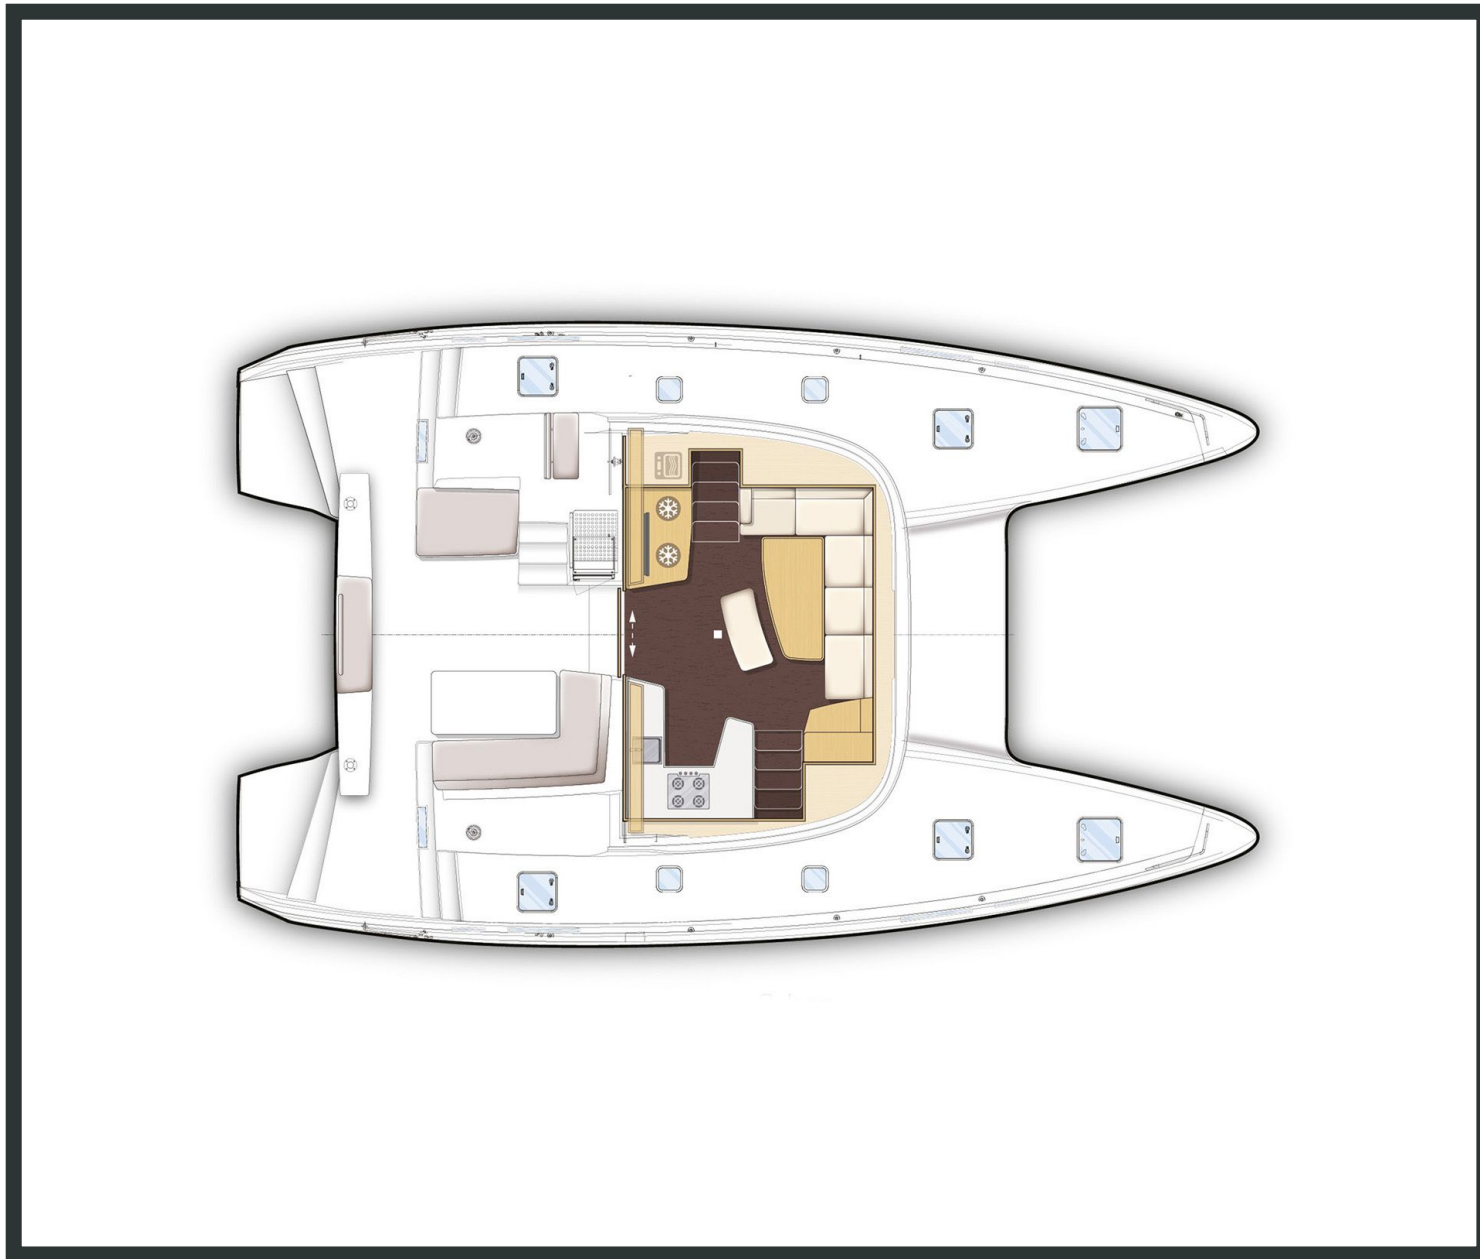

Lagoon **42**

Niriis, Model 2020

Lagoon **42 / Niriis**, Model 2020
12 guests / 4 +2 cabins / 4 +1 wc

This model from Lagoon has a style and personality all of its own. It retains the main features of the latest generation of Lagoons but with a few changes to achieve harmony between living space and the people on-board.

Lagoon **42**
Niriis, Model 2020

Lagoon 42
Niriis, Model 2020

FULL INVENTORY / EQUIPMENT LIST

- Accommodation:** ✓ 1 Bow Cabin Head ✓ 2 Bow Single Bed Cabins ✓ 4 Double Bed Cabins
 ✓ 4 Heads ✓ 4 Showers ✓ Saloon Double Bed Convertible
- Bedding / Linen:** ✓ Blankets ✓ Hangers ✓ Linen & Bedding ✓ Pillows ✓ Pillow Cases ✓ Sheets
 ✓ Towels Bath ✓ Towels Face
- Comfort / Pleasure:** ✓ 220V Sockets ✓ Air Condition ✓ Air Heating ✓ Cockpit Cushions
 ✓ Cockpit Speakers ✓ Deck Sunpads ✓ Electric Toilets ✓ Fans in Cabins ✓ Fans in Saloon
 ✓ Fly Bridge Sunpads ✓ Generator ✓ Hot Water ✓ Music Player ✓ Saloon Speakers
 ✓ Snorkelling Sets ✓ Sockets 220V Cabins ✓ Sockets 220V Saloon ✓ Solar Panels ✓ Sunpads Bow
 ✓ Usb Charging Ports Cabins ✓ Usb Charging Ports Cockpit ✓ Usb Charging Ports Saloon
- Deck:** ✓ Anchor ✓ Anchor Chain ✓ Anchor Windlass Control ✓ Anchor Windlass Handle
 ✓ Boat Hook ✓ Cockpit Shower ✓ Cockpit Table ✓ Deck Brush ✓ Diesel Canister
 ✓ Dinghy Oars & Locks ✓ Dinghy Pump ✓ Dinghy Repair Kit ✓ Electric Anchor Windlass
 ✓ Electric Winches ✓ Engine Oil Spare ✓ Fenders ✓ Flag Halyards ✓ Fuel funnel ✓ Gangway Inox
 ✓ Gas Bottles ✓ Mooring Ropes 25m ✓ Mooring Ropes 50m ✓ Outboard Motor
 ✓ Outboard Motor Jerry Can ✓ Padlocks ✓ Plastic Bucket ✓ Rigid Bottom Dinghy ✓ Ropes Spare
 ✓ Spare Anchor ✓ Spare Anchor Chain 10m ✓ Swimming Ladder ✓ Tanks Opener
 ✓ Water Hose & Adaptors ✓ Winch Handles
- Electricity:** ✓ Battery Charger ✓ Inverter ✓ Shore Power Cable ✓ Shore Power Cable & Adaptors
- Electronics:** ✓ Auto Pilot ✓ Depth Sounder ✓ GPS Plotter in Helm Station ✓ Speed Log ✓ VHF
 ✓ Wind System