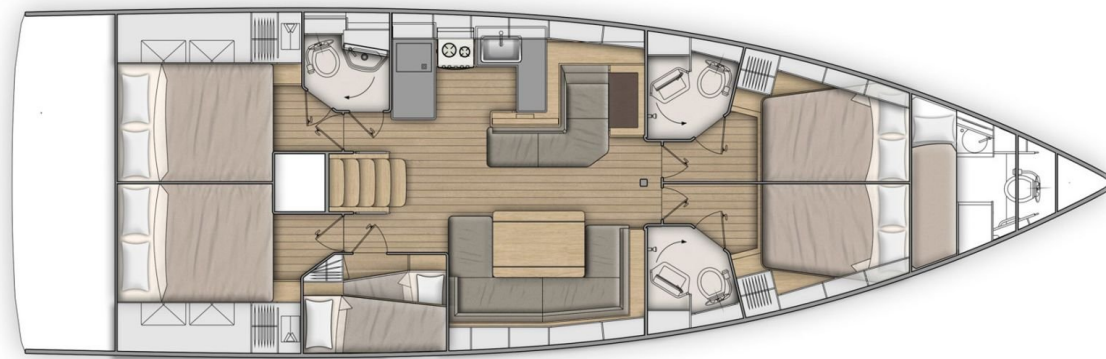

Oceanis **51.1**

Yria, Model 2022

Oceanis **51.1 / Yria**, Model 2022
12 guests / 5 +1 cabins / 3 +1 wc

The Oceanis 51.1 is not only incredibly comfortable and much faster than any of her forerunners, but also bang on-trend and the most versatile cruising yacht on the market.

Oceanis **51.1**
Yria, Model 2022

Oceanis **51.1**
Yria, Model 2022

FULL INVENTORY / EQUIPMENT LIST

Accommodation: ✓ 1 Bow Cabin Head ✓ 1 Bow Single Bed Cabin ✓ 1 Bunk Bed Cabin ✓ 3 Heads
 ✓ 3 Showers ✓ 4 Double Bed Cabins ✓ Saloon Double Bed Convertible