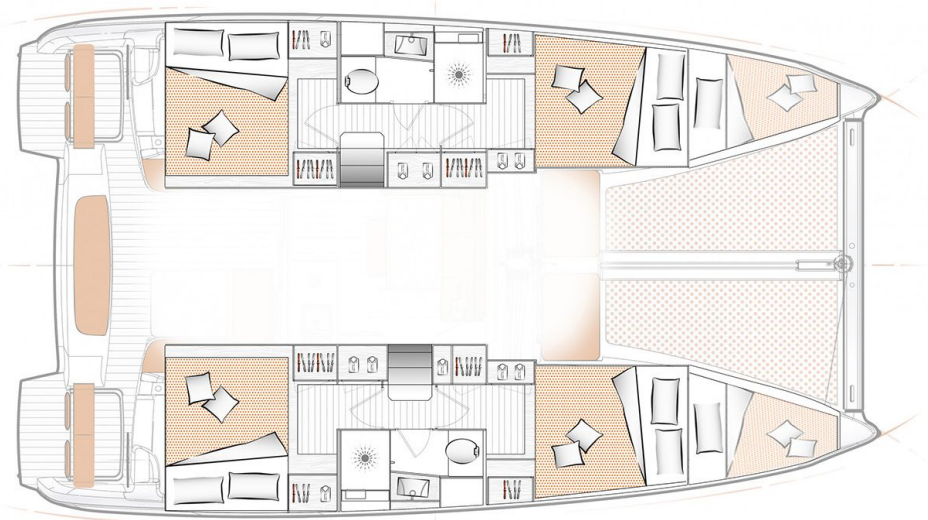

FULL INVENTORY / EQUIPMENT LIST

1. **Galley:** ✓ Bottle Can Opener ✓ Bowls ✓ Bread Knife ✓ Casserole ✓ Cheese Grater
   ✓ Clothes Pegs ✓ Coffee Cups ✓ Coffee Pot Filter Press ✓ Cutting Boards ✓ Drinking Glasses
   ✓ Dust Pan & Brush ✓ Forks ✓ Frying Pans ✓ Gas Stove with Burners & Grill ✓ Kettle ✓ Ladle
   ✓ Lemon Squeezer ✓ Main Dish Plates ✓ Meat Knives ✓ Oven Gloves ✓ Placemats for Pots
   ✓ Plates Small ✓ Plates Soup ✓ Pyrex Oven dish ✓ Refrigerator ✓ Salad Bowls ✓ Saucepans
   ✓ Serving Knives ✓ Serving Plates ✓ Serving Tray ✓ Small Plates ✓ Soup Spoons
   ✓ Spagetti Strainer ✓ Spatula ✓ Tapper Ware ✓ Tea Spoons ✓ Tea Strainer ✓ Tongs
   ✓ Vegetable Knives ✓ Vegetable Peeler ✓ Water Jug ✓ Whisk ✓ Wine Glasses ✓ Wooden Spoons
2. **Miscellaneous:** ✓ Holding Tank(s)
3. **Navigation:** ✓ BatteryOperatedNavLightsSet ✓ Binoculars ✓ Divider ✓ Greek Waters Pilot
   ✓ Hand Bearing Compass ✓ Light House Book ✓ Navigation Ruller ✓ Pencil Set
   ✓ Sea Charts Area Set
4. **Safety:** ✓ Black Plastic Balls ✓ Black Plastic Cone ✓ Bosun's Chair ✓ Distress Flares Box
   ✓ Distress Mirror ✓ Emergency Tiller ✓ EPIRB ✓ Fire Extinguishers ✓ First Aid Kit
   ✓ Floating Light ✓ Foghorn ✓ Horseshoe Lifebuoy ✓ Life Jackets, Adults ✓ Life Jackets, Child
   ✓ Liferaft ✓ Radar Reflector ✓ Safety Harnesses with Belts ✓ Set of Flags, C.N.Q. ✓ Wire Cutter
   ✓ Wooden Blanks Set
5. **Sails / Covers:** ✓ Bimini Top ✓ Full Batten Main Sail ✓ Self Tacking Jib
6. **Spares / Tools:** ✓ Boat Manuals ✓ Engine(s) Spares Box ✓ HoldingTanks ✓ Sail Repair Kit
   ✓ Scissors ✓ Tools Box ✓ Torch Light

NEED ASSISTANCE? GET HELP

CHARTER ENQUIRY

SPECIAL OFFERS