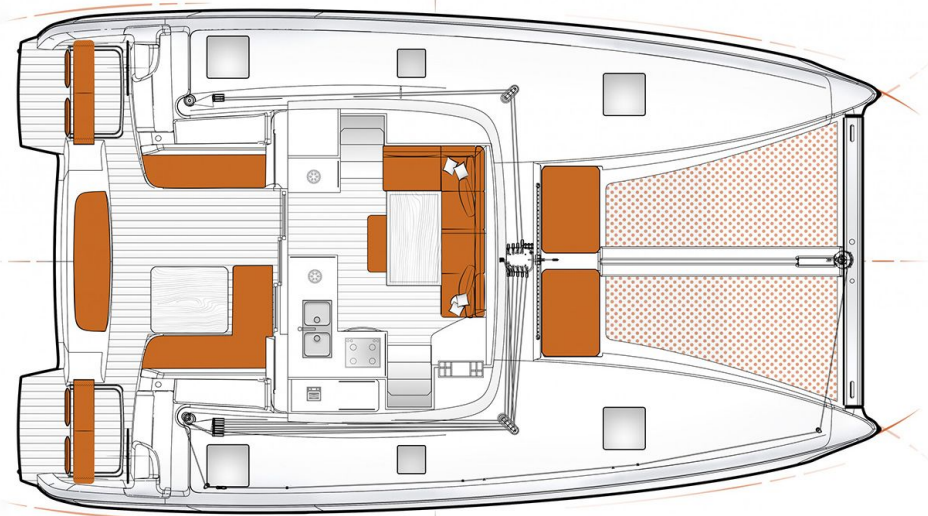

Excess **11**
Geva Mare X, Model 2022

FULL INVENTORY / EQUIPMENT LIST

Accommodation: ✓ 1 Bow Cabin Head ✓ 2 Bow Single Bed Cabins ✓ 2 Heads ✓ 2 Showers
✓ 4 Double Bed Cabins ✓ Saloon Double Bed Convertible

Bedding / Linen: ✓ Blankets ✓ Hangers ✓ Linen & Bedding ✓ Pillows ✓ Pillow Cases ✓ Sheets
✓ Towels Bath ✓ Towels Face

Comfort / Pleasure: ✓ 220V Sockets ✓ Cockpit Cushions ✓ Cockpit Speakers ✓ Electric Toilets
✓ Fans in Cabins ✓ Fans in Saloon ✓ Hot Water ✓ Saloon Speakers ✓ Snorkelling Sets
✓ Sockets 220V Cabins ✓ Sockets 220V Saloon ✓ Solar Panels ✓ Usb Charging Ports Cabins
✓ Usb Charging Ports Cockpit ✓ Usb Charging Ports Saloon

Deck: ✓ Anchor ✓ Anchor Chain ✓ Anchor Windlass Control ✓ Anchor Windlass Handle
✓ Boat Hook ✓ Cockpit Shower ✓ Cockpit Table ✓ Deck Brush ✓ Diesel Canister
✓ Dinghy Oars & Locks ✓ Dinghy Pump ✓ Dinghy Repair Kit ✓ Electric Anchor Windlass
✓ Electric Winches ✓ Engine Oil Spare ✓ Fenders ✓ Flag Halyards ✓ Fuel funnel ✓ Gangway Inox
✓ Gas Bottles ✓ Mooring Ropes 25m ✓ Mooring Ropes 50m ✓ Outboard Motor Jerry Can
✓ Padlocks ✓ Plastic Bucket ✓ Ropes Spare ✓ Spare Anchor ✓ Spare Anchor Chain 10m
✓ Swimming Ladder ✓ Tanks Opener ✓ Water Hose & Adaptors ✓ Winch Handles

Electricity: ✓ Battery Charger ✓ Inverter ✓ Shore Power Cable ✓ Shore Power Cable & Adaptors

Electronics: ✓ Auto Pilot ✓ Depth Sounder ✓ GPS Plotter ✓ GPS Plotter in Helm Station
✓ Speed Log ✓ VHF ✓ Wind System