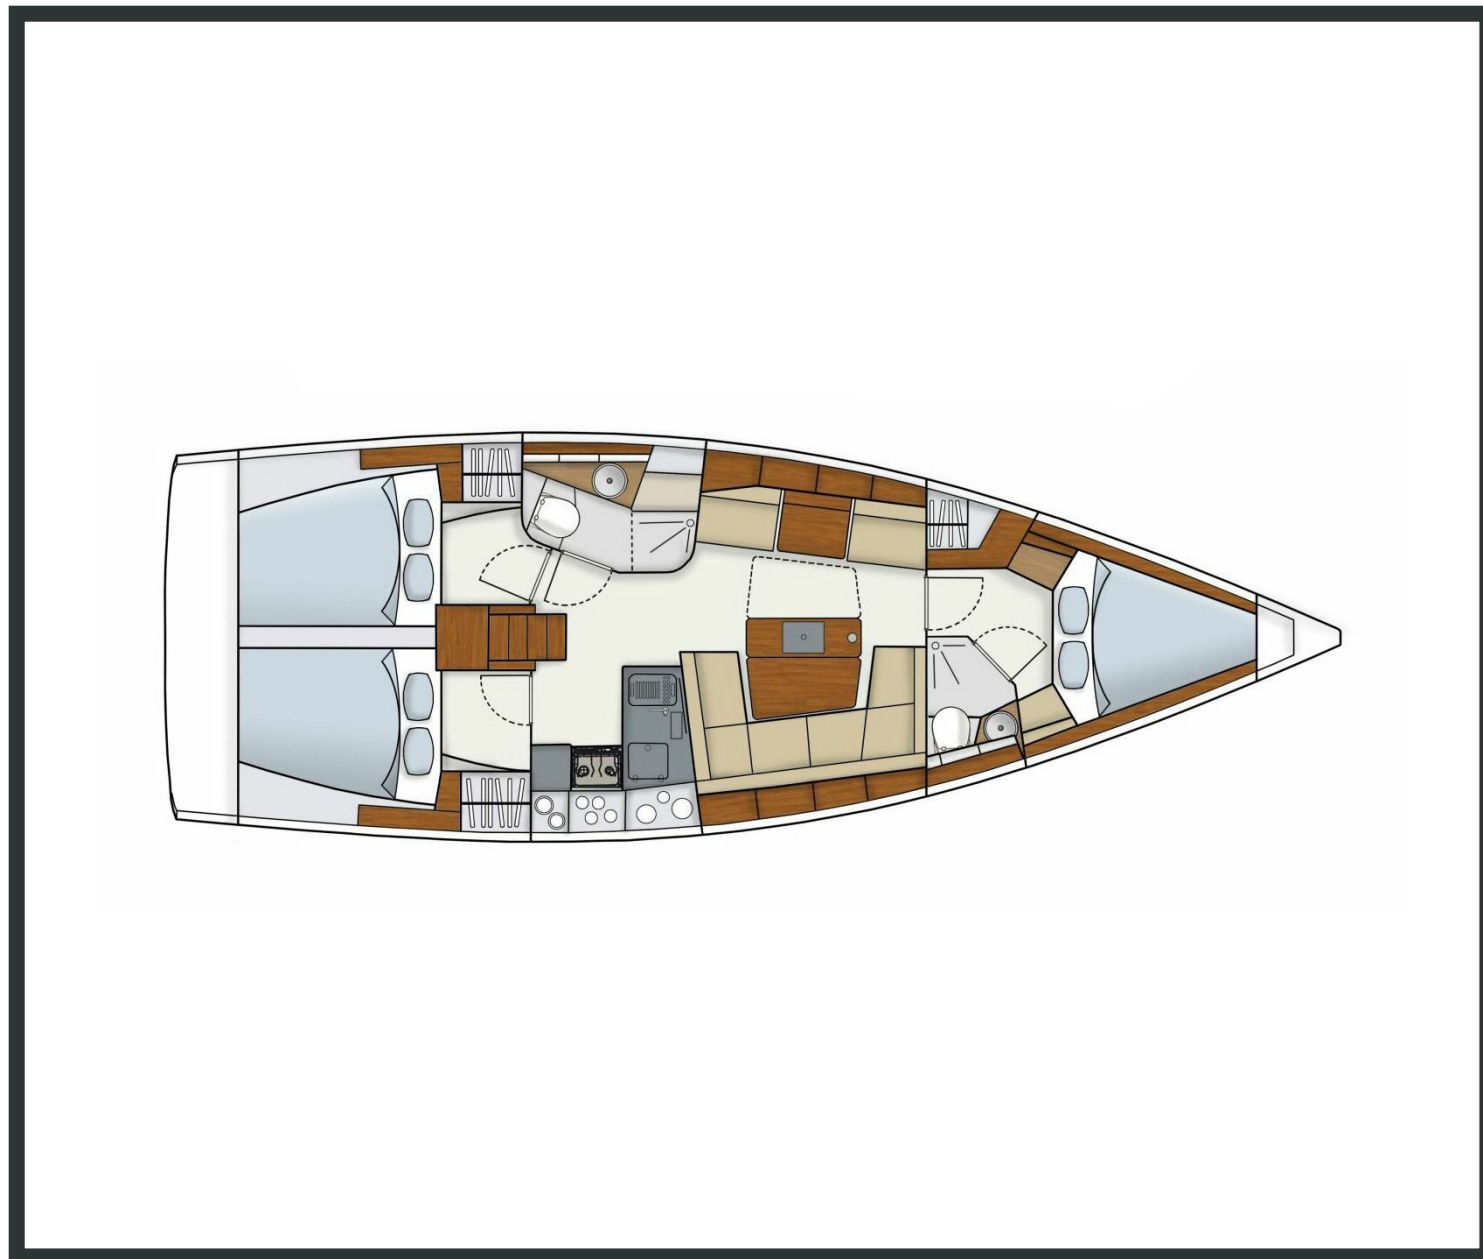

Hanse **415**

Kuro Siwo, Model 2017

Hanse **415 / Kuro Siwo**, Model 2017

8 guests / **3** cabins / **2** wc

A great performer under sail, with loads of extras and amenities to boot, our Hanse 415 can easily accommodate up to 6 guests, and is available for bareboat or skippered charters from Athens or Lavrio.

From charter bases at: **KOS / RHODES**

Available as: **BAREBOAT / SKIPPERED / DAY TRIP**

SPECIFICATIONS:

LOA (m)	12.4	Main sail type	Batten
Beam (m)	4.17	Genoa type	Self tacking jib
Draft (m)	2.1	Main sail area (sq.m.)	52
Cabins	3	Genoa sail area (sq.m.)	34
Berths	8	Crusing speed (knots)	6.5
Heads	2	Max speed (knots)	0.0
Engines (hp)	37	Main engines consumption (lt/h)	4
Fuel capacity (lt)	160.0		

Hanse **415**
Kuro Siwo, Model 2017

Hanse **415**
Kuro Siwo, Model 2017

FULL INVENTORY / EQUIPMENT LIST

Accommodation: ✓ 2 Heads ✓ 2 Showers ✓ 3 Double Bed Cabins ✓ Saloon Double Bed Convertible

Bedding / Linen: ✓ Blankets ✓ Hangers ✓ Linen & Bedding ✓ Pillows ✓ Pillow Cases ✓ Sheets
✓ Towels Bath ✓ Towels Face