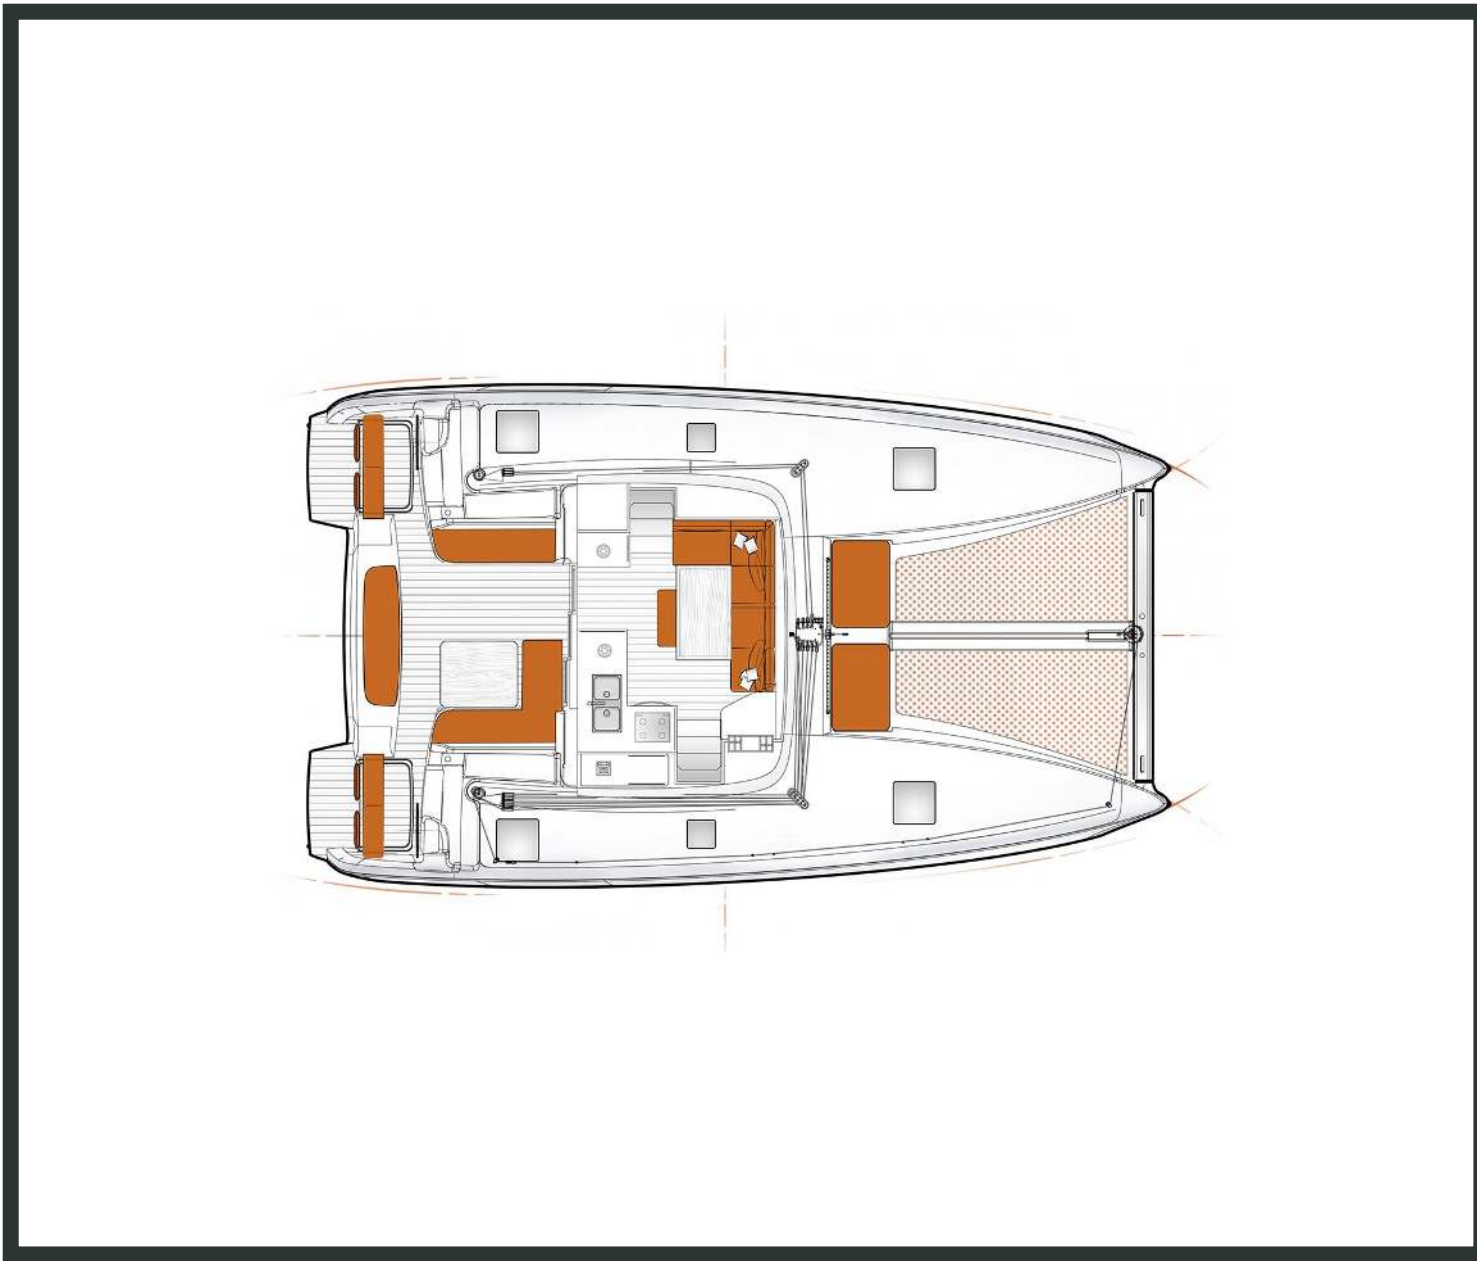

FULL INVENTORY / EQUIPMENT LIST

1. **Galley:** ✓ Bottle Can Opener ✓ Bowls ✓ Bread Knife ✓ Casserole ✓ Cheese Grater
   ✓ Clothes Pegs ✓ Coffee Cups ✓ Coffee Pot Filter Press ✓ Cutting Boards ✓ Drinking Glasses
   ✓ Dust Pan & Brush ✓ Forks ✓ Frying Pans ✓ Gas Stove with Burners & Grill ✓ Kettle ✓ Ladle
   ✓ Lemon Squeezer ✓ Main Dish Plates ✓ Meat Knives ✓ Oven Gloves ✓ Placemats for Pots
   ✓ Plates Small ✓ Plates Soup ✓ Pyrex Oven dish ✓ Refrigerator ✓ Salad Bowls ✓ Saucepans
   ✓ Serving Knives ✓ Serving Plates ✓ Serving Tray ✓ Small Plates ✓ Soup Spoons
   ✓ Spagetti Strainer ✓ Spatula ✓ Tapper Ware ✓ Tea Spoons ✓ Tea Strainer ✓ Tongs
   ✓ Vegetable Knives ✓ Vegetable Peeler ✓ Water Jug ✓ Whisk ✓ Wine Glasses ✓ Wooden Spoons
2. **Navigation:** ✓ BatteryOperatedNavLightsSet ✓ Binoculars ✓ Divider ✓ Greek Waters Pilot
   ✓ Hand Bearing Compass ✓ Light House Book ✓ Navigation Ruller ✓ Pencil Set
   ✓ Sea Charts Area Set
3. **Safety:** ✓ Black Plastic Balls ✓ Black Plastic Cone ✓ Bosun's Chair ✓ Distress Flares Box
   ✓ Distress Mirror ✓ Emergency Tiller ✓ EPIRB ✓ Fire Extinguishers ✓ First Aid Kit
   ✓ Floating Light ✓ Foghorn ✓ Horseshoe Lifebuoy ✓ Life Jackets, Adults ✓ Life Jackets, Child
   ✓ Liferaft ✓ Radar Reflector ✓ Safety Harnesses with Belts ✓ Set of Flags, C.N.Q. ✓ Wire Cutter
   ✓ Wooden Blanks Set
4. **Sails / Covers:** ✓ Bimini Top ✓ Lazy Bag with Lazy Jacks ✓ Stern Tent
5. **Spares / Tools:** ✓ Boat Manuals ✓ Engine(s) Spares Box ✓ HoldingTanks ✓ Sail Repair Kit
   ✓ Scissors ✓ Tools Box ✓ Torch Light

NEED ASSISTANCE? GET HELP

CHARTER ENQUIRY

SPECIAL OFFERS

Excess **11**

One Kiss, Model 2024