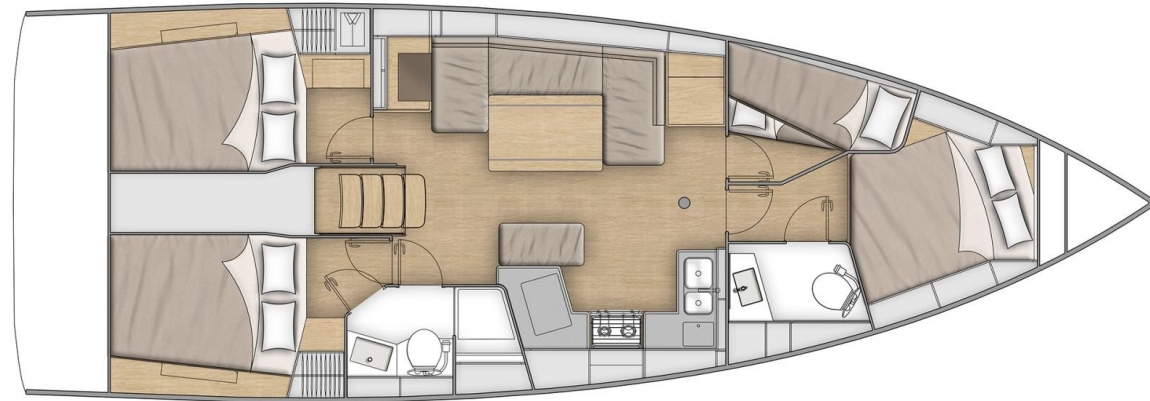

Oceanis **40.1**

Mojito, Model 2021

Oceanis **40.1 / Mojito**, Model 2021
10 guests / 4 cabins / 2 wc

This brand new Oceanis 40.1 offers unrivalled deck and interior space for her class without making any sailing performance concessions.

Bow Thruster

Solar Panels

From charter bases at: **KOS / RHODES**
 Available as: **BAREBOAT / SKIPPED / DAY TRIP**

SPECIFICATIONS:

LOA (m)	12.87	Main sail type	Furling
Beam (m)	4.18	Genoa type	Self tacking jib
Draft (m)	2.17	Main sail area (sq.m.)	37
Cabins	4	Genoa sail area (sq.m.)	36
Berths	10	Crusing speed (knots)	7
Heads	2	Max speed (knots)	0.0
Engines (hp)	45	Main engines consumption (lt/h)	5
Fuel capacity (lt)	195.0		

Oceanis **40.1**
Mojito, Model 2021

Oceanis **40.1**
Mojito, Model 2021

FULL INVENTORY / EQUIPMENT LIST

Accommodation: ✓ 1 Bunk Bed Cabin ✓ 2 Heads ✓ 2 Showers ✓ 3 Double Bed Cabins
 ✓ Saloon Double Bed Convertible