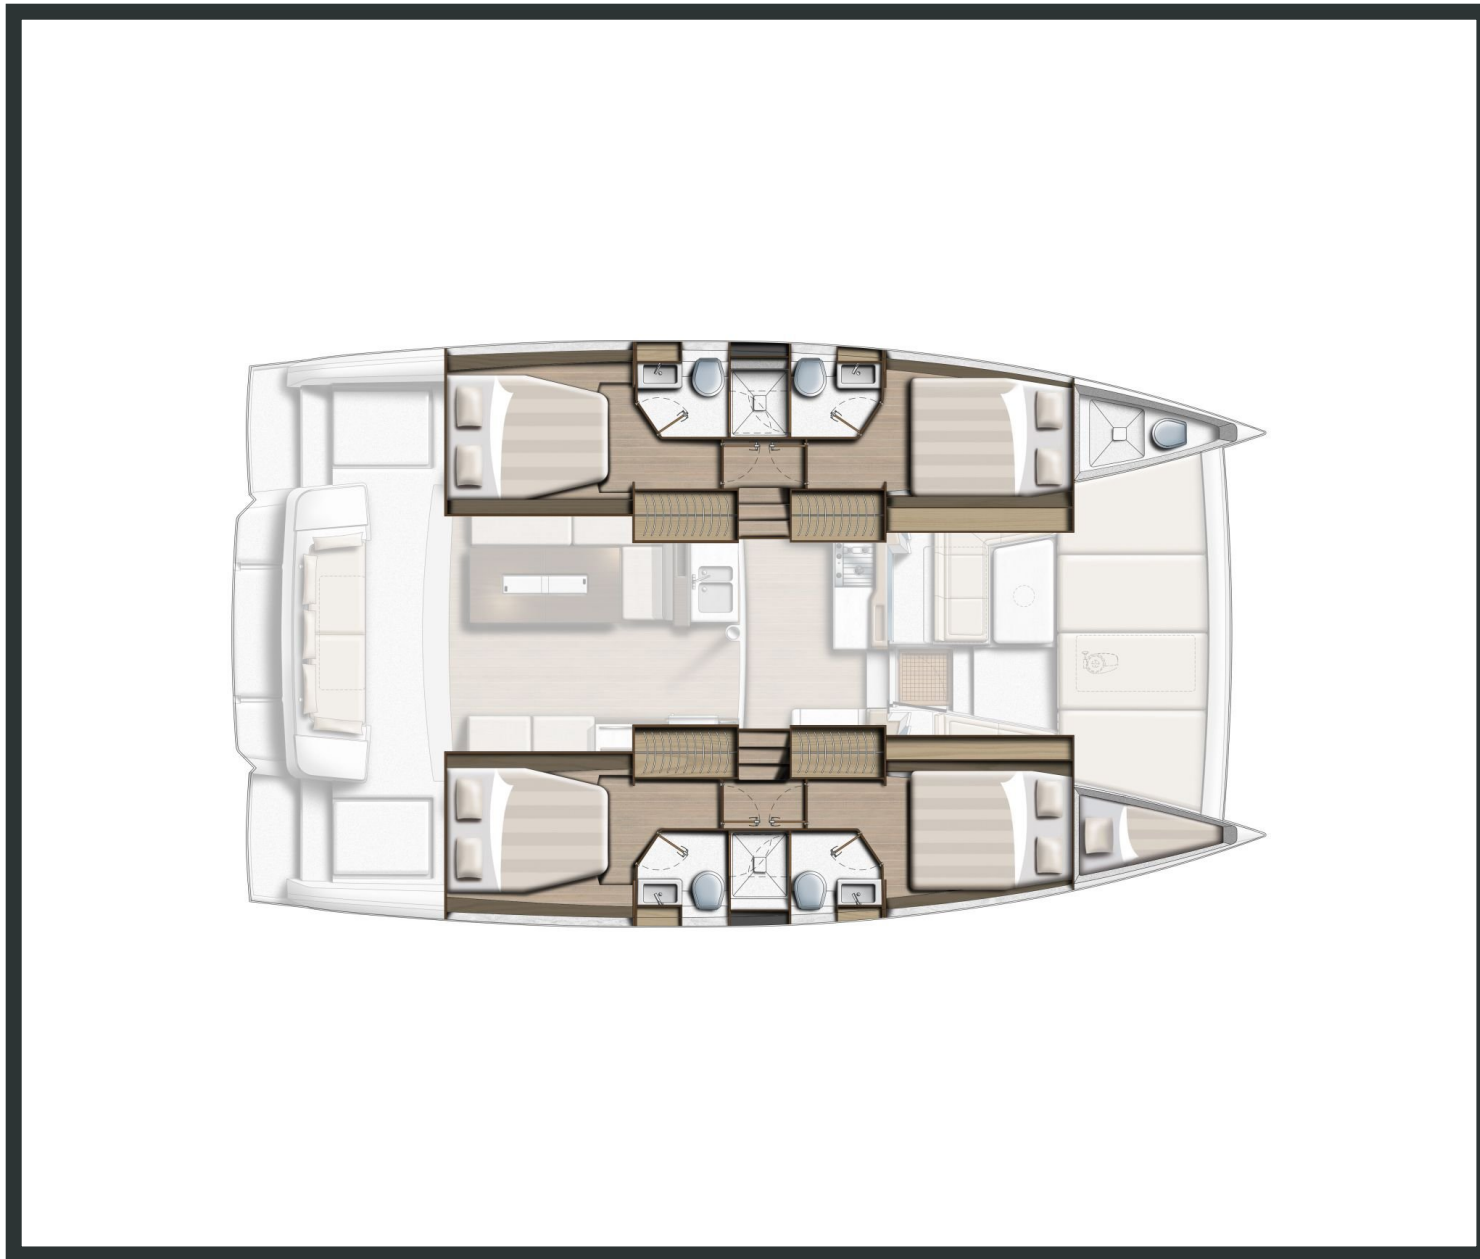

Bali 4.2

First Feeling, Model 2024

Bali **4.2 / First Feeling**, Model 2024
11 guests / **4 +1** cabins / **4 +1** wc

Breezy, open living areas with the option to close in with inclement weather, over-sized front cockpit with sunbeds for lounging, rooftop relaxation lounge for having an icy sundowner as the sun sets.

From charter bases at: **SKRADIN**
 Available as: **BAREBOAT / SKIPPED**

SPECIFICATIONS:

LOA (m)	12.85	Fuel capacity (lt)	640.0
Beam (m)	7.07	Main sail type	Full Batten
Draft (m)	1.22	Genoa type	Self tacking jib
Cabins	5	Main sail area (sq.m.)	50
Berths	11	Genoa sail area (sq.m.)	35
Heads	5		

Bali 4.2
First Feeling, Model 2024

FULL INVENTORY / EQUIPMENT LIST

Accommodation: ✓ 1 Bow Cabin Head ✓ 1 Bow Single Bed Cabin ✓ 4 Double Bed Cabins ✓ 4 Heads
 ✓ 4 Showers ✓ Saloon Double Bed Convertible